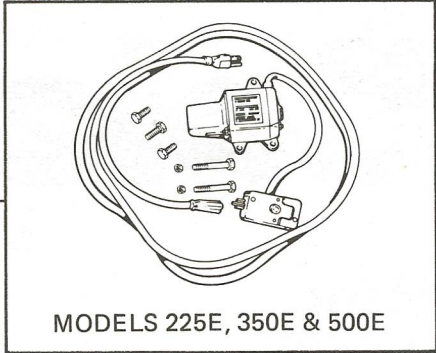

Bolens®

Mini
Snow
Thrower

Models 225
225E
350
350E
500
500E

Parts List

SEE BACK PAGE FOR BREAKDOWN

REF. NO.	PART NO.	DESCRIPTION	NO. REQ'D.	REF. NO.	PART NO.	DESCRIPTION	NO. REQ'D.
1	1737944	Handle Ass'y	1	58	1732499	Top Lock Nut, 5/16-18	7
2	1739638	Air Baffle (D)	1	59	1737910	Engine Spacer (C)	1
3	1740686	Pan Hd Screw No. 10-24 x 1"	4		1730528	Engine Spacer (D)	1
4	1740572	Stud (D)	1	60	**	Engine, Tecumseh	
5	1734398	Toplock Nut, 1/4-20	4			No. AH520 1609 (225)	1
6	1100241	Lock Washer, 1/4 (C)	1		**	Engine, Tecumseh	
7	1111598	Screw, 1/4-20 x 3/8 (C)	1			No. H35 45535M (350)	1
8	1737958	Screw, No. 10-24 x 1	3		**	Engine, Tecumseh	
9	1737925	Lower Handle	1			No. HS50 67187C (500)	1
10	1731025	Curved Hd Screw, 5/16-18 x 2	2		**	Engine, Tecumseh	
						No. AH520 1608 (225E)	1
11	• 1107382	Flat Washer, 5/16	6		**	Engine, Tecumseh	
12	• 1100242	Lock Washer, 5/16	6			No. H35 45529M (350E)	1
13	1731030	Knob	2		**	Engine, Tecumseh	
14	• 1100044	Hex Screw, 5/16-18 x 3/4	10			No. HS50 67182C (500E)	1
15	1737946	Choke Control	1	61	1737912	Engine Support (C)	1
**16	570629	Primer Bulb Ass'y (C)	1	62	1737975	Engine Deflector (D)	1
	32183	Primer Bulb (D)	1	63	1737920	Fuel Tank Support	1
17	1727321	Ignition Switch	1	64	1737930	Fuel Tank	1
18	1805283	Key, Ignition	1	65	1737977	Side Deflector (D)	1
19	1737941	Pan Hd Screw No. 10-24 x 1/2	10	66	1738000	Carburetor Deflector (350 & 350E)	1
20	• 1103959	Flat Washer, No. 10 SAE	6		1737976	Carburetor Deflector (500 & 500E)	1
21	1739271	Lower Cover (C)	1	67	1737919	L.H. Handle Support	1
	1737880	Lower Cover (D)	1	68	1118193	Screw, No. 10-24 x 1-3/4	2
22	1737918	RH Handle Support	1	69	1187559	Lock Washer, No. 10	2
23	1728256	Clip	1	70	1737879	Upper Cover	1
24	1737938	Top Lock Nut, No. 10-24	7	71	1737960	Cover Plug	2
25	• 1186229	Hex Hd Nut, 1/4-20	1	72	1739919	Tinnerman Nut	6
26	• 1100804	Hex Screw, 1/4-20 x 1/2	5	73	1737915	Handle Ass'y	1
27	1724791	Push Nut	2	74	1740752	Pop Rivet (D)	2
28	1737942	Wheel (A)	2	75	1738573	Deflector Bracket (D)	1
	1737943	Wheel (B)	2	76	1114838	Screw, No. 10-32 x 5/16 (D)	2
29	1737913	Axle	1	77	1738982	Wiring Harness (D)	1
30	1737914	Axle Spacer	2	78	• 1100799	Hex Screw, 5/16-18 x 1-1/2 (D)	2
31	1739129	Reinforcing Plate	2	79	1737983	L.H. Decal	1
32	1737921	Rod Ass'y	1	80	1737886	Scraper (A)	1
33	1734624	Handle Grip	1		1737887	Scraper (B)	1
34	1737951	Special Nut, 3/8	2	81	1110148	Center Lock Nut, 1/4-28	3
35	1737957	Nylon Washer	2	82	1739917	Grommet, Flip-Loc	1
36	1737947	Discharge Link	1	83	1738869	Hot Surface Decal	1
37	1737889	R.H. Side Plate	1	84	1737969	Fuel Tank Screw	2
38	1737982	R.H. Decal	1	85	1739048	Start Decal 225	1
39	• 1100046	Flat Washer, 3/8	1		1739047	Start Decal 225E	1
40	• 1100256	Flat Washer, 3/8	1		1739050	Start Decal 350	1
41	• 1100243	Lock Washer, 3/8	1		1739049	Start Decal 350E	1
42	1739918	Pop Rivet	4		1739052	Start Decal 500	1
43	1737906	Stub Shaft	1		1739051	Start Decal 500E	1
44	1737487	Bearing	1	86	1738652	Console Decal (C)	1
45	1727342	Push Cap, 5/16	1		1737984	Console Decal (D)	1
46	1737883	Deflector Guide (A)	1	87	1738680	Elect. Start Decal (225E, 350E & 500E)	1
	1737884	Deflector Guide (B)	1	88	1737978	Logo Decal	1
47	1737881	Wrap Sheet (A)	1	89	1740562	Hole Plug (500)	1
	1737882	Wrap Sheet (B)	1	90	1805365	Washer No. 6 (225E, 350E & 500E)	2
48	1737979	Front Decal (C)	1	91	1740407	Chrome Trim	1
	1737980	Front Decal (350 & 350E)	1	92	1739921	Lower Support (B)	1
	1737981	Front Decal (500 & 500E)	1	93	1740997	Plate Kit, 20" (A)	1
49	1737924	Front Plate (A)	1	94	1740998	Plate Kit, 24" (B)	1
	1737937	Front Plate (B)	1	95	1739736	Pan Hd. Screw No. 10-24 x 3/4	2
50	1737885	Deflector (A)	5	96	1107381	Flat Washer, 1/4 SAE	4
	1737885	Deflector (B)	6	97	1739649	Electric Start Kit (C)	1
51	1737985	Caution Decal	1		1739650	Electric Start Kit (D)	1
52	1737948	Top Channel (A)	1	98	1186272	Pop Rivet (D)	4
	1737949	Top Channel (B)	1	99	1728016	Thread Forming Screw, 3/8 x 16 x 7/8 (D)	2
53	1737963	Push Tite Screw (A)	3			Grip Ring	2
	1737963	Push Tite Screw (B)	4	100	1185226	Clip (500E)	1
54	1737994	R.H. Support Ass'y	1	101	1724879		
55	1739211	Engine Base Ass'y	1				
56	1737964	L.H. Support Ass'y	1				
57	• 1100806	Hex Screw 1/4-20 x 1-1/4	2				