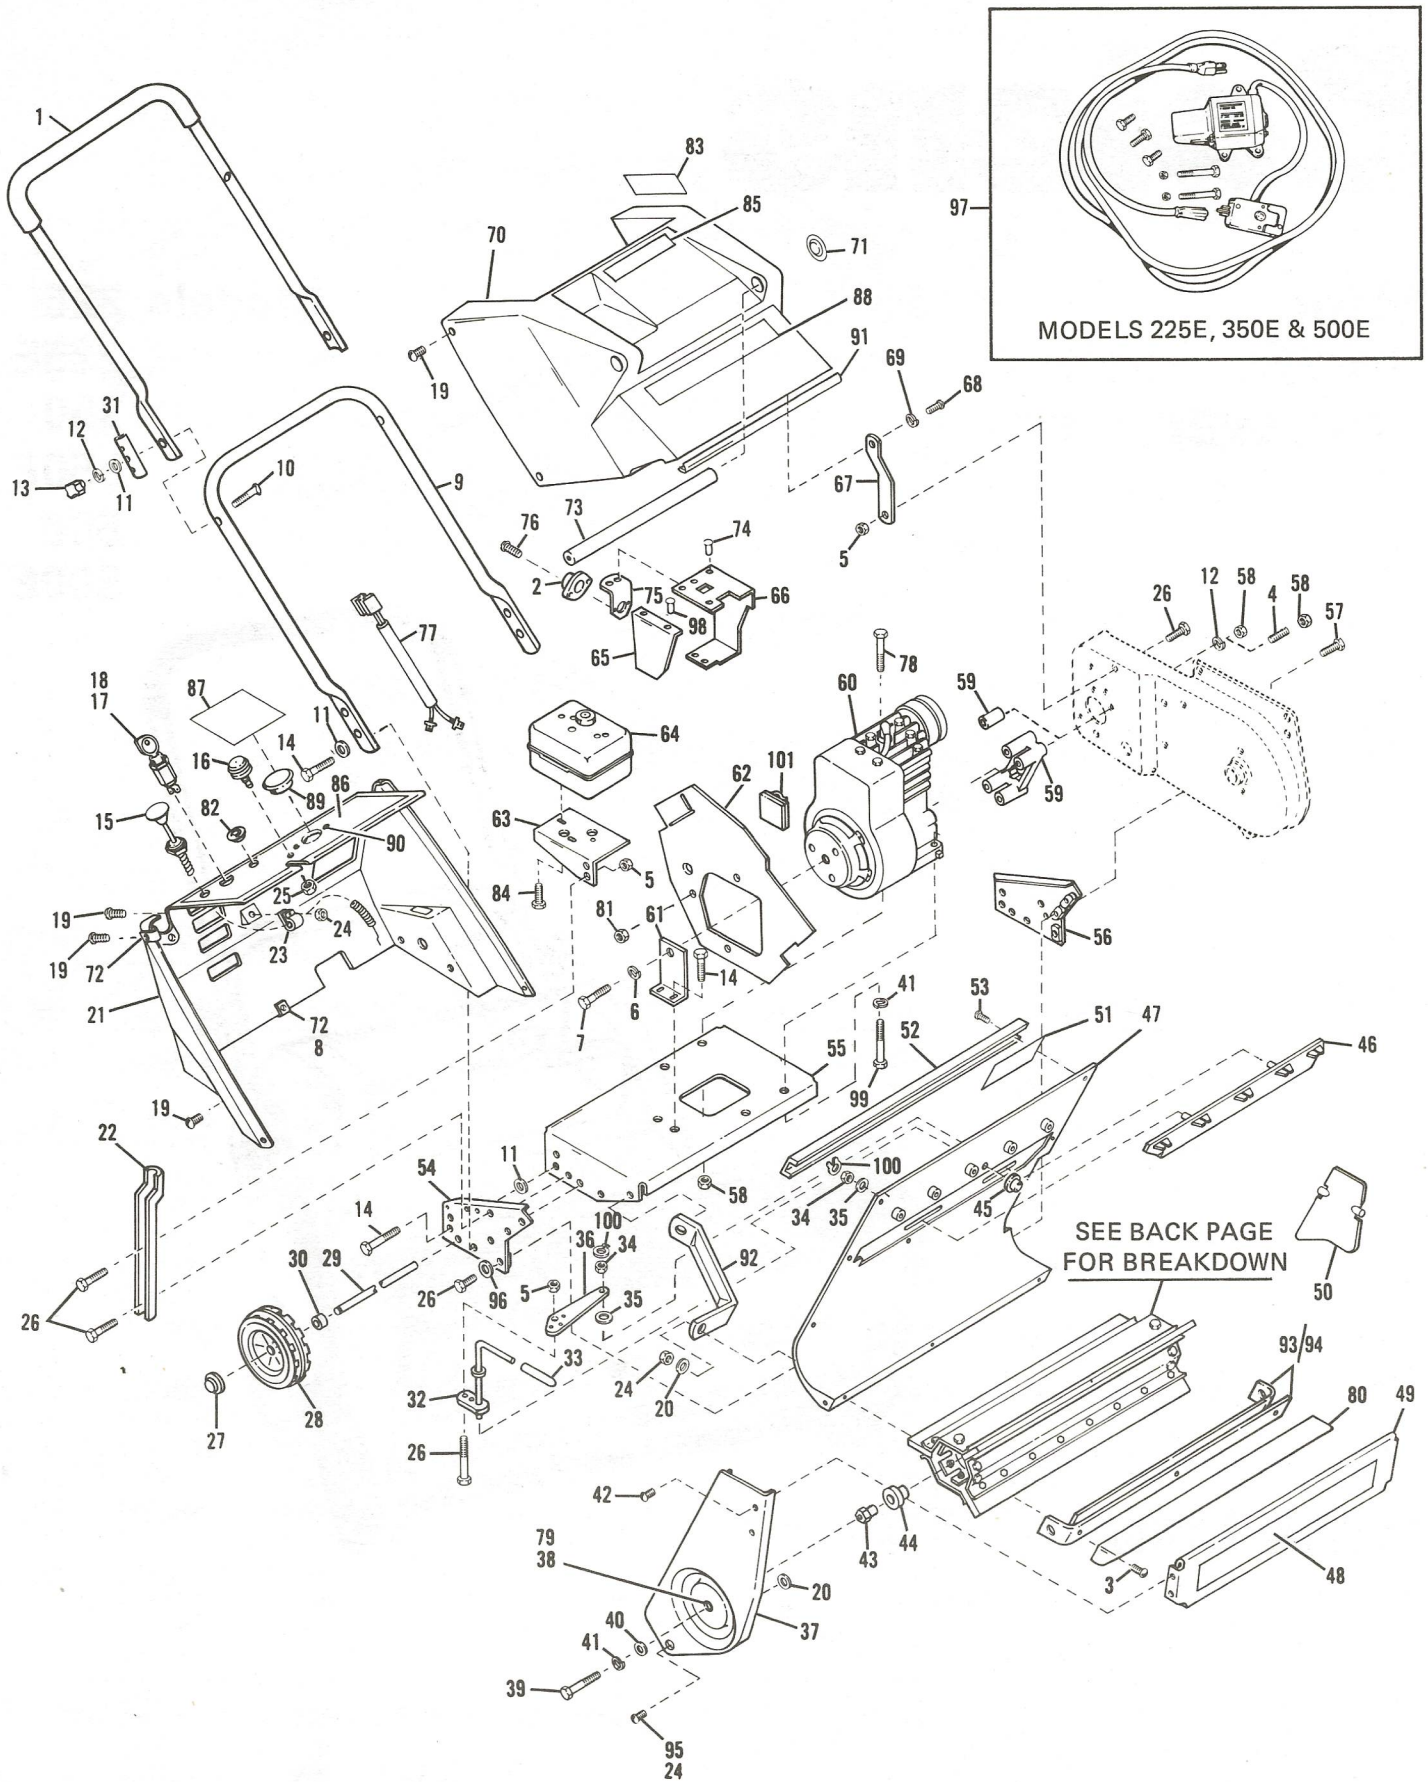

Bolens®

Mini
Snow
Thrower

Models 225
225E
350
350E
500
500E

Parts List

SEE BACK PAGE FOR BREAKDOWN

REF. NO.	PART NO.	DESCRIPTION	NO. REQ'D.	REF. NO.	PART NO.	DESCRIPTION	NO. REQ'D.
1	1737944	Handle Ass'y	1	58	1732499	Top Lock Nut, 5/16-18	7
2	1739638	Air Baffle (D)	1	59	1737910	Engine Spacer (C)	1
3	1740686	Pan Hd Screw No. 10-24 x 1"	4		1730528	Engine Spacer (D)	1
4	1740572	Stud (D)	1	60	**	Engine, Tecumseh	
5	1734398	Toplock Nut, 1/4-20	4			No. AH520 1609 (225)	1
6	1100241	Lock Washer, 1/4 (C)	1		**	Engine, Tecumseh	
7	1111598	Screw, 1/4-20 x 3/8 (C)	1			No. H35 45535M (350)	1
8	1737958	Screw, No. 10-24 x 1	3		**	Engine, Tecumseh	
9	1737925	Lower Handle	1			No. HS50 67187C (500)	1
10	1731025	Curved Hd Screw, 5/16-18 x 2	2		**	Engine, Tecumseh	
						No. AH520 1608 (225E)	1
11	• 1107382	Flat Washer, 5/16	6		**	Engine, Tecumseh	
12	• 1100242	Lock Washer, 5/16	6			No. H35 45529M (350E)	1
13	1731030	Knob	2		**	Engine, Tecumseh	
14	• 1100044	Hex Screw, 5/16-18 x 3/4	10			No. HS50 67182C (500E)	1
15	1737946	Choke Control	1	61	1737912	Engine Support (C)	1
**16	570629	Primer Bulb Ass'y (C)	1	62	1737975	Engine Deflector (D)	1
	32183	Primer Bulb (D)	1	63	1737920	Fuel Tank Support	1
17	1727321	Ignition Switch	1	64	1737930	Fuel Tank	1
18	1805283	Key, Ignition	1	65	1737977	Side Deflector (D)	1
19	1737941	Pan Hd Screw No. 10-24 x 1/2	10	66	1738000	Carburetor Deflector (350 & 350E)	1
20	• 1103959	Flat Washer, No. 10 SAE	6		1737976	Carburetor Deflector (500 & 500E)	1
21	1739271	Lower Cover (C)	1	67	1737919	L.H. Handle Support	1
	1737880	Lower Cover (D)	1	68	1118193	Screw, No. 10-24 x 1-3/4	2
22	1737918	RH Handle Support	1	69	1187559	Lock Washer, No. 10	2
23	1728256	Clip	1	70	1737879	Upper Cover	1
24	1737938	Top Lock Nut, No. 10-24	7	71	1737960	Cover Plug	2
25	• 1186229	Hex Hd Nut, 1/4-20	1	72	1739919	Tinnerman Nut	6
26	• 1100804	Hex Screw, 1/4-20 x 1/2	5	73	1737915	Handle Ass'y	1
27	1724791	Push Nut	2	74	1740752	Pop Rivet (D)	2
28	1737942	Wheel (A)	2	75	1738573	Deflector Bracket (D)	1
	1737943	Wheel (B)	2	76	1114838	Screw, No. 10-32 x 5/16 (D)	2
29	1737913	Axle	1	77	1738982	Wiring Harness (D)	1
30	1737914	Axle Spacer	2	78	• 1100799	Hex Screw, 5/16-18 x 1-1/2 (D)	2
31	1739129	Reinforcing Plate	2	79	1737983	L.H. Decal	1
32	1737921	Rod Ass'y	1	80	1737886	Scraper (A)	1
33	1734624	Handle Grip	1		1737887	Scraper (B)	1
34	1737951	Special Nut, 3/8	2	81	1110148	Center Lock Nut, 1/4-28	3
35	1737957	Nylon Washer	2	82	1739917	Grommet, Flip-Loc	1
36	1737947	Discharge Link	1	83	1738869	Hot Surface Decal	1
37	1737889	R.H. Side Plate	1	84	1737969	Fuel Tank Screw	2
38	1737982	R.H. Decal	1	85	1739048	Start Decal 225	1
39	• 1100046	Flat Washer, 3/8	1		1739047	Start Decal 225E	1
40	• 1100256	Flat Washer, 3/8	1		1739050	Start Decal 350	1
41	• 1100243	Lock Washer, 3/8	1		1739049	Start Decal 350E	1
42	1739918	Pop Rivet	4		1739052	Start Decal 500	1
43	1737906	Stub Shaft	1		1739051	Start Decal 500E	1
44	1737487	Bearing	1	86	1738652	Console Decal (C)	1
45	1727342	Push Cap, 5/16	1		1737984	Console Decal (D)	1
46	1737883	Deflector Guide (A)	1	87	1738680	Elect. Start Decal (225E, 350E & 500E)	1
	1737884	Deflector Guide (B)	1	88	1737978	Logo Decal	1
47	1737881	Wrap Sheet (A)	1	89	1740562	Hole Plug (500)	1
	1737882	Wrap Sheet (B)	1	90	1805365	Washer No. 6 (225E, 350E & 500E)	2
48	1737979	Front Decal (C)	1	91	1740407	Chrome Trim	1
	1737980	Front Decal (350 & 350E)	1	92	1739921	Lower Support (B)	1
	1737981	Front Decal (500 & 500E)	1	93	1740997	Plate Kit, 20" (A)	1
49	1737924	Front Plate (A)	1	94	1740998	Plate Kit, 24" (B)	1
	1737937	Front Plate (B)	1	95	1739736	Pan Hd. Screw No. 10-24 x 3/4	2
50	1737885	Deflector (A)	5	96	1107381	Flat Washer, 1/4 SAE	4
	1737885	Deflector (B)	6	97	1739649	Electric Start Kit (C)	1
51	1737985	Caution Decal	1		1739650	Electric Start Kit (D)	1
52	1737948	Top Channel (A)	1	98	1186272	Pop Rivet (D)	4
	1737949	Top Channel (B)	1	99	1728016	Thread Forming Screw, 3/8 x 16 x 7/8 (D)	2
53	1737963	Push Tite Screw (A)	3			Grip Ring	2
	1737963	Push Tite Screw (B)	4	100	1185226	Clip (500E)	1
54	1737994	R.H. Support Ass'y	1	101	1724879		
55	1739211	Engine Base Ass'y	1				
56	1737964	L.H. Support Ass'y	1				
57	• 1100806	Hex Screw 1/4-20 x 1-1/4	2				