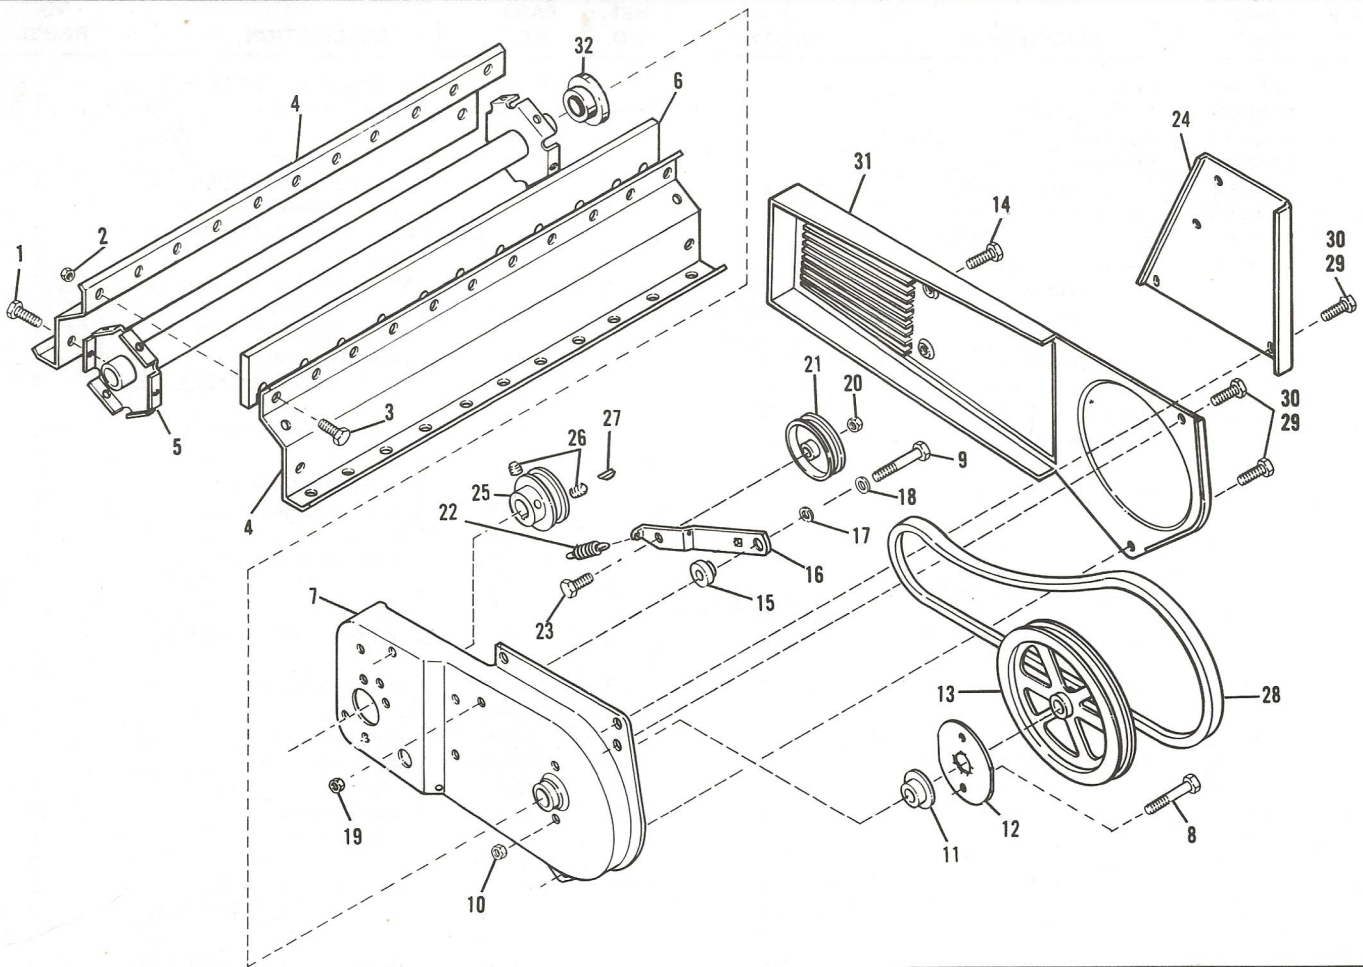

REF. NO.	PART NO.	DESCRIPTION	NO. REQ'D.
1	1185712	Self Thd Screw, No. 10-24 x 1/2	12
2	1737938	Top Lock Nut No. 10-24	27
3	1737936	Screw, No. 10-24 x 3/4.	27
4	1737474	Impeller Frame (A)	3
	1737934	Impeller Frame (B)	3
5	1739643	Auger Tube Ass'y (A)	1
	1739644	Auger Tube Ass'y (B)	1
6	1737488	Impeller Paddle (A)	3
	1737935	Impeller Paddle (B)	3
7	1737888	Drive Support	1
8	1100804	Hex Screw 1/4-20 x 1/2	2
9	1100808	Hex Screw 5/16-18 x 1-1/4	1
10	1734398	Hex Nut, 1/4-20	2
11	1185801	Flange Bearing	1
12	1737905	Bearing Washer	1
13	1737892	Auger Sheave	1
14	1737941	Screw, No. 10-24 x 1/2.	2
15	1737903	Pivot Bearing	1
16	1737900	Idler Arm	1

REF. NO.	PART NO.	DESCRIPTION	NO. REQ'D.
17	1100257	Flat Washer 1/2.	1
18	1107382	Flat Washer, 5/16	1
19	1732499	Top Lock Nut 5/16-18	1
20	1185506	Jam Nut 3/8-16.	1
21	1729440	Flat Idler	1
22	1737902	Extension Spring.	1
23	1100043	Hex Screw 3/8-16 x 1-1/4	1
24	1737890	L.H. Side Plate	1
25	1737894	Engine Sheave (C)	1
	1737896	Engine Sheave (D)	1
26	1103437	Set Screw, 1/4-20	1
27	1100275	Woodruff Key (C)	1
	1104333	Woodruff Key (D)	1
28	1737898	Poly Belt (C)	1
	1737899	Poly Belt (D)	1
29	1737938	Nut, No. 10-24	8
30	1737940	Screw, No. 10-24 x 1/2.	8
31	1737891	Drive Cover	1
32	1737487	Bearing	1

- (A) Used on Models 225, 225E, 350 & 350E only
- (B) Used on Models 500 & 500E only
- (C) Used on Models 225 & 225E only
- (D) Used on Models 350, 350E, 500 & 500E only

•Common Hardware - Purchase Locally (Grade 5 where applicable).