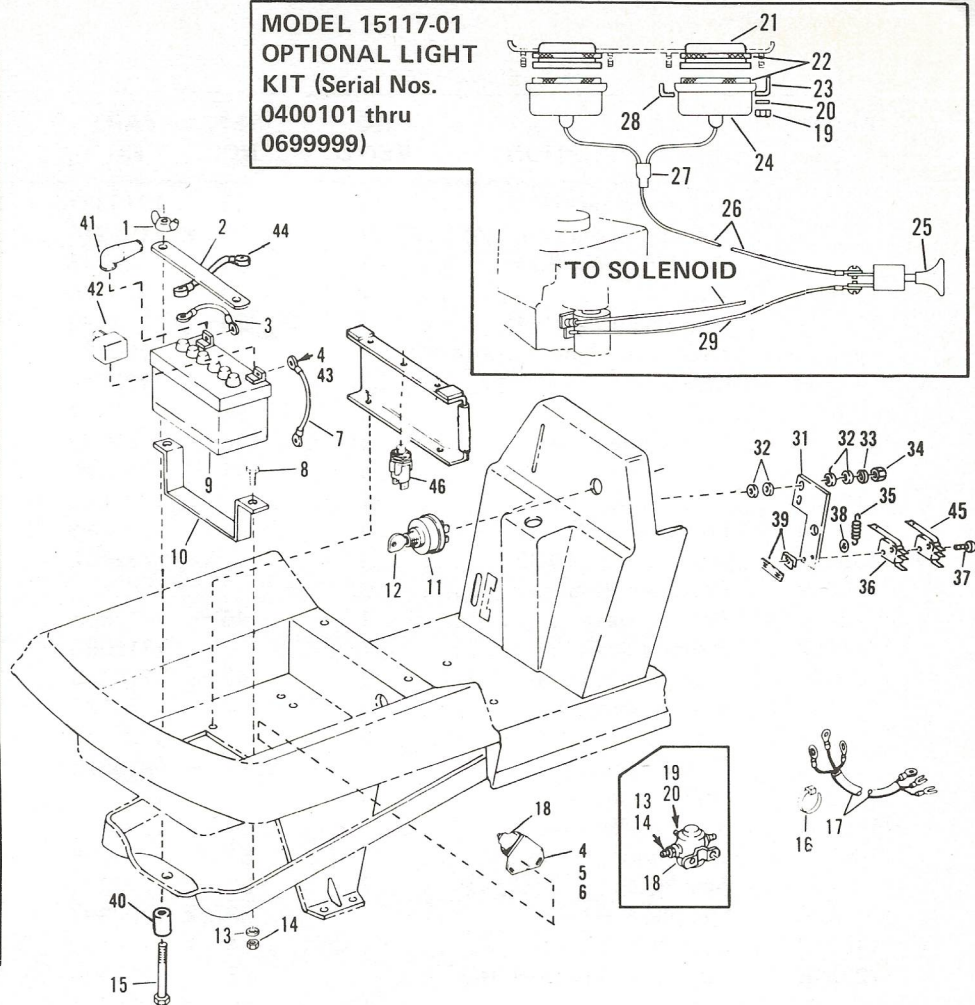

**MODEL 15117-01
OPTIONAL LIGHT
KIT (Serial Nos.
0400101 thru
0699999)**