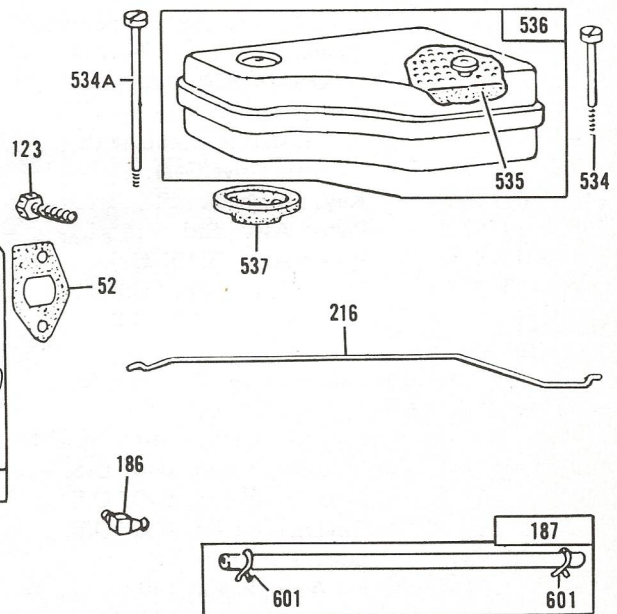

† Included in Carburetor Overhaul Kit - Part No. 299852.

BOLENS 8HP TRACTOR

CARBURETOR OVERHAUL KIT

Figure 2A. BRIGGS & STRATTON ENGINE (MODEL 191707-1125-01)

REF. NO.	PART NO.	DESCRIPTION	NO. REQ'D.	REF. NO.	PART NO.	DESCRIPTION	NO. REQ'D.
230	222450	Washer, Gov. Lever (1/4" I.D.)		423	93410	Screw, Sem	
232	260584	Spring, Governor Link		455	222561	Cup, Screen Mounting	
265	221535	Clamp, Casing.		468	222562	Screen, Flush Rotating	
302	261409	Locknut, Muffler and Elbow		482	93621	Screw, Sem	
303	91464	Elbow, Muffler, 90°, Street.		516	260374	Spring, Connector	
304	299392	Housing, Blower		534	93622	Screw, Air Cleaner.	
305	93158	Screw, Blower Housing Mounting Sem		534A	93323	Screw, Air Cleaner.	
306	222830	Shield, Cylinder		535	270528	Element, Air Cleaner	
307	93163	Screw, Cylinder Shield Mounting Sem		536	390379	Cleaner Assy., Air	
308	222636	Cover, Cylinder Head		537	270539	Gasket, Air Cleaner	
309		Motor, Starting (12 Volt. . . . See Chart for Replacement Parts for Starting Motors Page 4.		552	231055	Bushing, Gov. Crank (1/4" I.D.)	
332	92284	Nut, Flywheel.		562	92613	Bolt, Governor Lever	
333	298968	Screw, Armature.		592	231082	Nut, Hex, 10-24	
334	93381	Screw, Armature Mouting Sem		601	93053	Clamp, Fuel Pipe.	
337	293918	Plug, Spart (Resistor Type) . Note: Spark Plugs use Ignition Cable Terminal No. 221798.		614	93306	Cotter, Hair Pin.	
340	26018	Spring, Breaker Arm		615	93307	Retainer, E-Ring	
341	93381	Screw, Breaker Arm Mounting Sem		618	261116	Spring, Choke Return.	
342	65704	Plunger, Breaker Point		621	297472	Switch, Stop.	
345	222117	Cover, Breaker Point		634	270382	Washer, Choke Shaft	
346	93705	Screw, Sem		645	23513	Bushing, Plunger	
351	93735	Screw, Terminal		657	93496	Screw, Sem	
352	66068	Washer, Insulating		662	222027	Bracket, Carburetor	
353	92791	Washer, Lock, Shakeproof, (3)		663	93572	Screw	
354	90576	Nut, Hex, 8-32 (2)		726	392134	Gear, Ring (Aluminum) (Includes Mtg. Parts) For use only with Starter Motors with Plastic Drive Gear.	
355	66554	Collar, Insulating.		727	390233	Cover and Shield, Starter . .	
356	299500	Wire, Ground Note: 391255 Wire, Jumper used in addition to No. 299500 Ground Wire.		728	93523	Screw, Sem	
358	299577	Gasket Set		729	221907	Clip, Wire.	
363	19165	Puller, Flywheel		741	261195	Gear, Timing	
372	220477	Clamp, Condenser		757	211675	Link, Counterweight	
375	294628	Breaker Points and Condenser Set Note: 299061 Ignition Kit Includes: 294628 Point Set, 65704 Plunger, 61760 Key-Flywheel.		758	390172	Counterweight Assy.	
				759	298909	Pin, Counterweight	
				760	230940	Spacer, Counterweight	
				761	93874	Screw, Counterweight	
				763	391604	Electric Starter Kit, 12 Volt (Gear Drive)	
				851	221798	Terminal, Ignition Cable . . .	
				869	211661	Seat, Intake Valve (Standard).	
				870	211661	Seat, Exhaust Valve (Standard).	
				871	230655	Guide, Exhaust Valve.	
				877	393814	Diode and Conn. Assy. DC .	
				878	393422	Alt. Harness Assy. DC	
				887	391529	Stator Assy. Alt. DC	