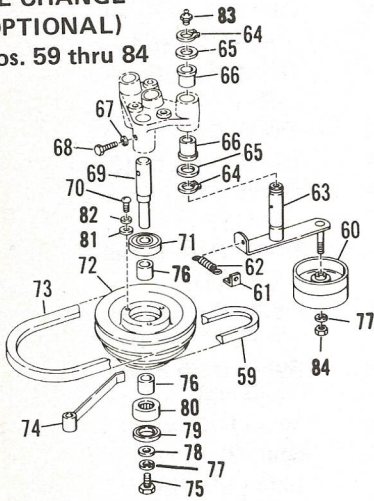

MODEL 15106-1 RANGE CHANGE KIT (OPTIONAL) Ref. Nos. 59 thru 84

SEE FIG. 3 PAGE 6
FOR BREAKDOWN

Figure 2 ENGINE AND DRIVE ASSEMBLY