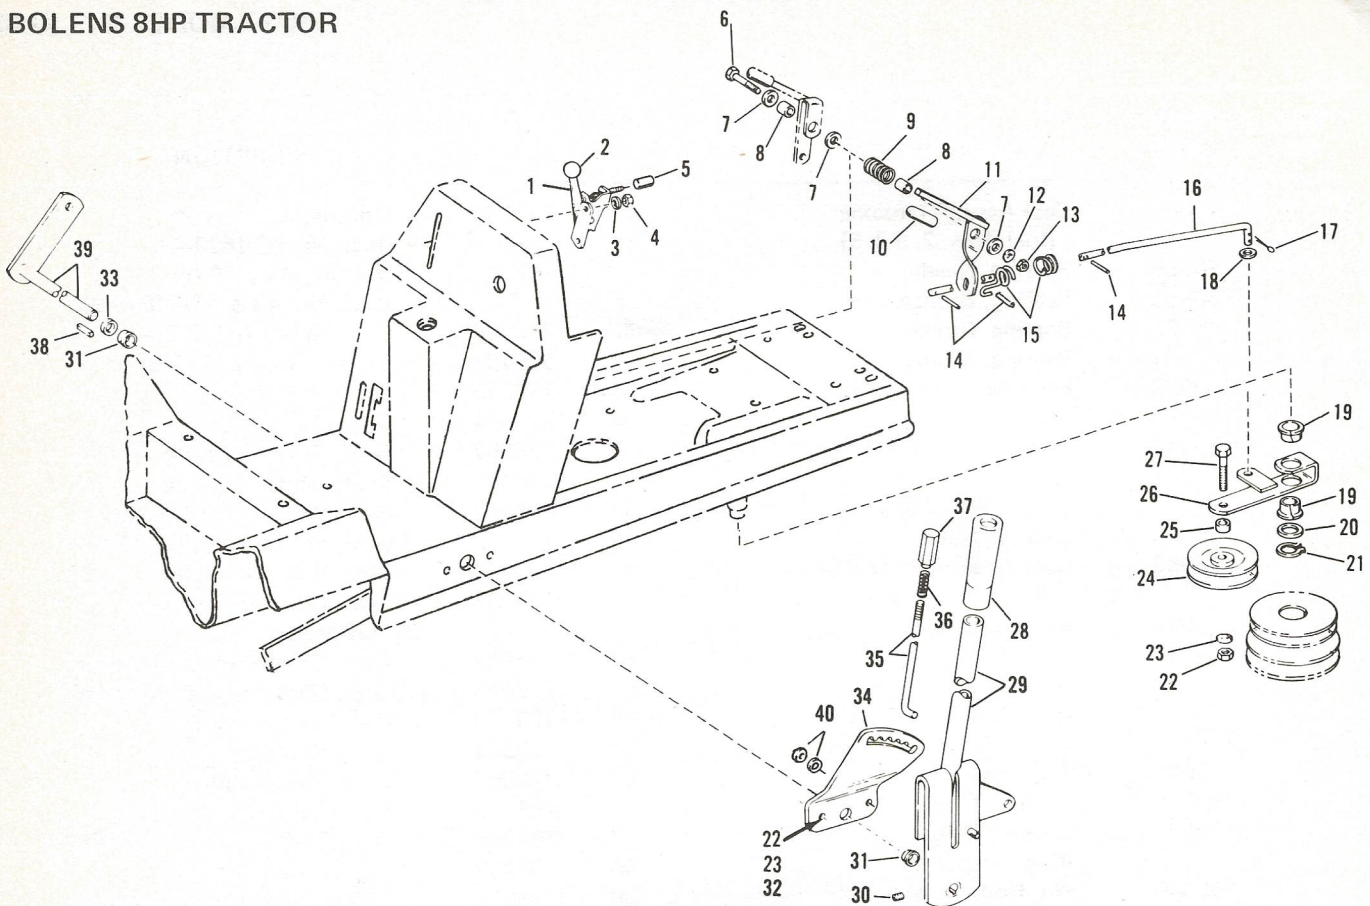

Order parts from your local Tecumseh, Lauson-Power Products Outlet.

BOLENS 8HP TRACTOR

REF. NO.	PART NO.	DESCRIPTION	NO. REQ'D.	REF. NO.	PART NO.	DESCRIPTION	NO. REQ'D.
1	1722479	Throttle Control Assembly		21	1185889	Retaining Ring	1
2	1725511	Knob Only (1)	1	22	● 1186231	Hex Nut, 3/8-16	3
	1724527	Knob Only (2)(3)(4)	1	23	● 1100243	Lockwasher, 3/8	3
3	● 1100240	Lockwasher, No. 10	2	24	1713803	Idler Pulley	1
4	● 1186208	Hex Nut, No. 10-32	2	25	1716896	Spacer (1)(2)	1
5	1722738	Protector Tube	1		1718651	Spacer (3)(4)	1
6	● 1111608	Capscrew, 5/16-18 x 2-1/2.	1	26	1723435	PTO Arm Assembly	1
7	● 1100255	Flat Washer, 5/16	3	27	● 1100048	Capscrew, 3/8-16 x 2	1
8	1717176	Spacer	2	28	1719267	Handle Grip	1
9	1723428	Compression Spring	1	29	1722295	Lift Lever Assembly	1
10	1715685	Handle Grip	1	30	1185919	Set Screw, 5/16-18 x 3/8	2
11	1726044	PTO Lever	1	31	1714299	Nylon Bushing	2
12	● 1100242	Lockwasher, 5/16	1	32	● 1100046	Capscrew, 3/8-16 x 1	2
13	● 1186230	Hex Nut, 5/16-18	1	33	1722957	Spacer	1
14	1177625	Roll Pin, 1/8 x 3/4	3	34	1720136	Quadrant	1
15	1723429	Extension Spring	1	35	1722298	Lift Lever Rod	1
16	1723430	PTO Rod	1	36	1713075	Spring	1
17	● 1100346	Cotter Pin, 3/32 x 3/4	2	37	1714644	Plunger	1
18	● 1107383	Flat Washer, 3/8	2	38	1104333	Square Key, 3/16 x 1	1
19	1722364	Nyliner	2	39	1723432	Lift Shaft	1
20	● 1709401	Flat Washer, 7/8	1	40	● 1107383	Flat Washer, 3/8 (4)	2