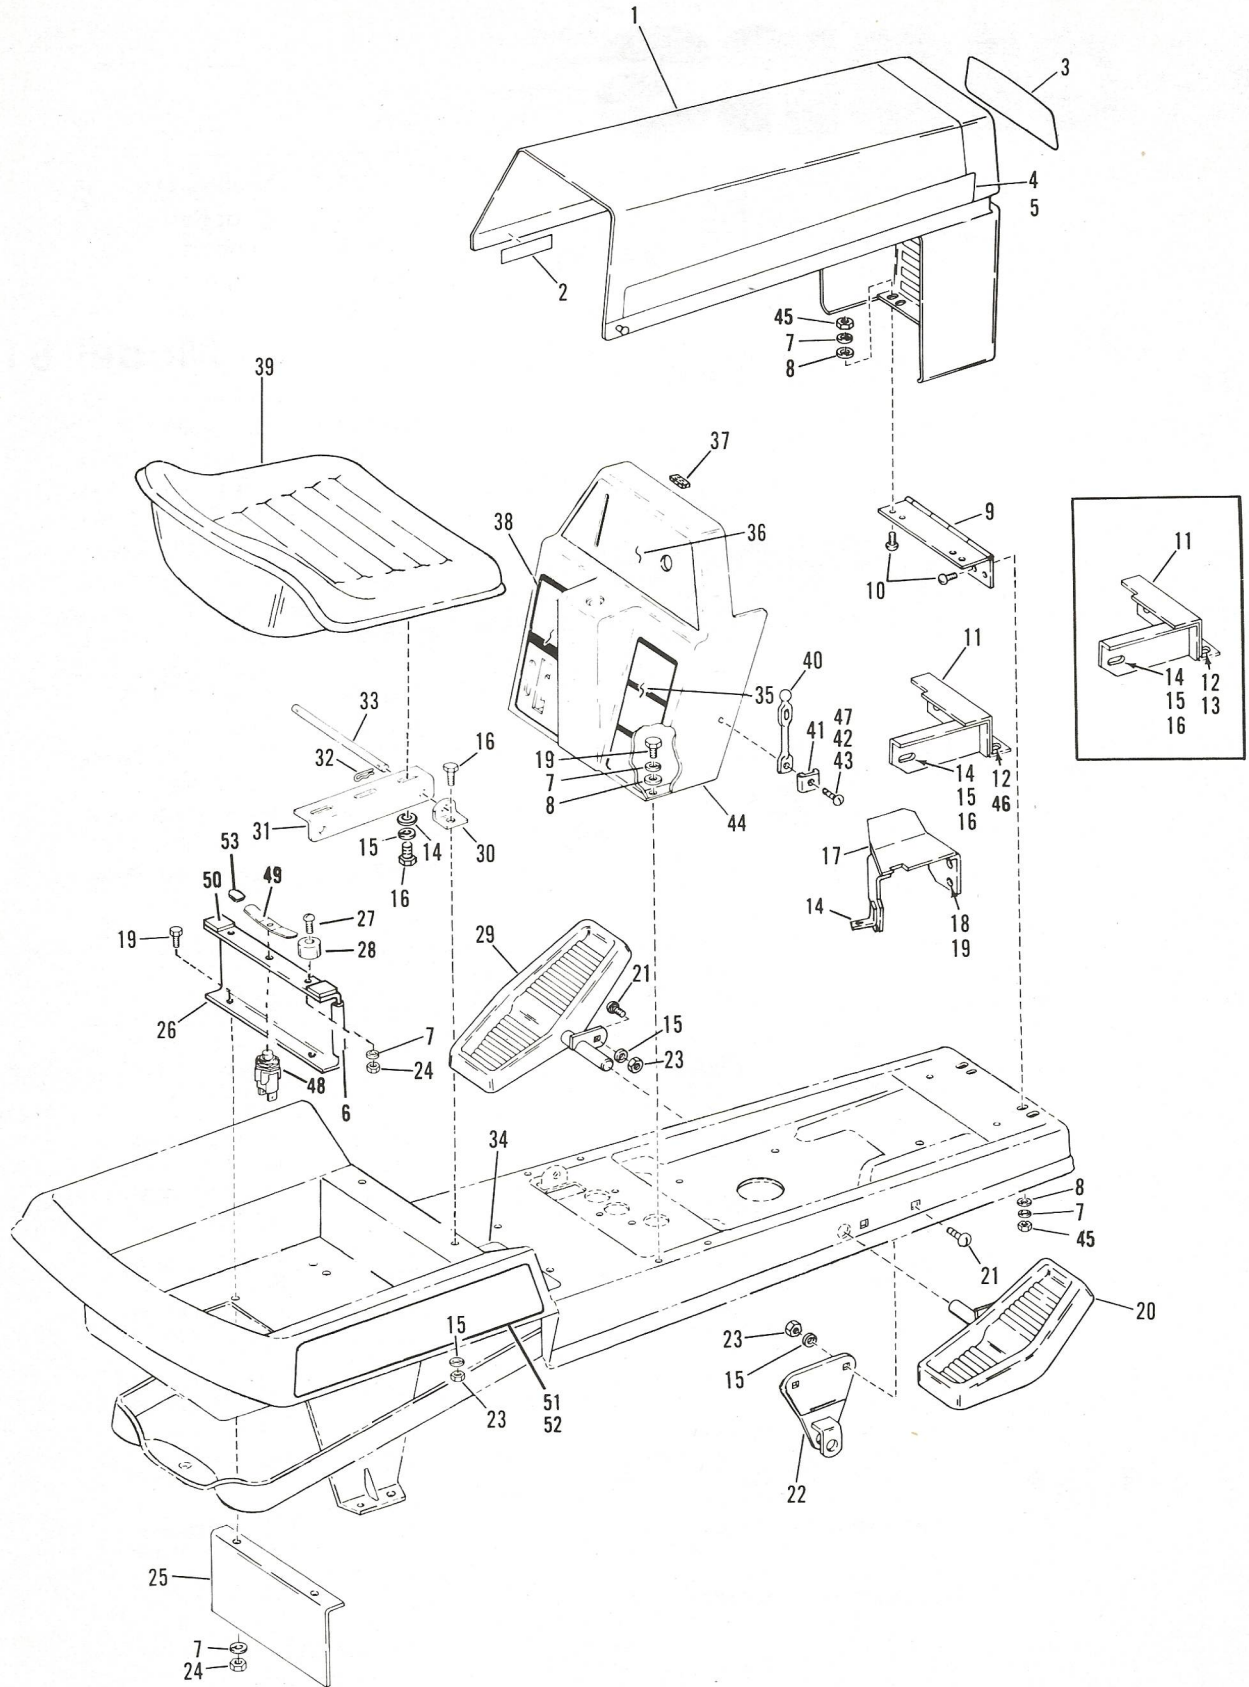

Bolens[®]

**Tractor
8HP**

Model 813(G8)

Serial Number 0400101
thru 0999999

Parts List

BOLENS 8HP TRACTOR

Figure 1 TRIM ASSEMBLY

REF. NO.	PART NO.	DESCRIPTION	NO. REQ'D.	REF. NO.	PART NO.	DESCRIPTION	NO. REQ'D.
1	1722315	Hood without Decals (1) . . .	1	28	1715467	Snubber (1)(2)(3)	2
	1727399	Hood without Decals (2)(3) .	1	29	1722253	Foot Rest, L.H.	1
	1734570	Hood without Decals (4)(5)	1	30	1722435	Support.	2
2	1722456	Pad (1)(2)(3)	2	31	1722433	Seat Support	2
3	1725590	Decal, Trade Mark (1)	1	32	1703011	Spring Clip	2
	1727282	Decal, Trade Mark (2)(3)(4)	1	33	1722434	Seat Rod	1
	1736698	Decal, Trade Mark (5)	1	34	1725586	Decal, Shift (1)	1
4	1725587	Decal, R.H. (Bolens) (1) . . .	1		1727103	Decal, Shift (2)(3)(4)	1
	1727393	Decal, R.H. (Bolens)(2)(3)(4)	1		1736753	Decal, Shift (5)	1
	1736683	Decal, R.H. (Bolens) (5) . . .	1	35	1725584	Decal, Dash Panel, R.H. (1)	1
5	1725588	Decal, L.H. (Bolens) (1) . . .	1		1727101	Decal, Dash Panel, R.H. (2)(3)(4)	1
	1727394	Decal, L.H. (Bolens)(2)(3)(4)	1		1736751	Decal, Dash Panel, R.H. (5)	1
	1736682	Decal, L.H. (Bolens) (5) . . .	1	36	1725590	Decal, Dash (1)	1
6	1730248	Wear Strip (4)(5)	1		1727104	Decal, Dash (2)(3)(4)	1
7	● 1100241	Lockwasher, 1/4	12		1736754	Decal, Dash (5)	1
8	● 1107381	Flat Washer, 1/4	8	37	1717973	Rubber Pad	1
9	1722319	Hinge	1	38	1725585	Decal, Dash Panel, L.H. (1)	1
10	● 1115931	Phil. Hd. Screw, 1/4-20 x 5/8	4		1727102	Decal, Dash Panel, L.H. (2)(3)(4)	1
11	1726036	Heat Shield Assembly (1)(2)(3)	1		1736750	Decal, Dash Panel, L.H. (5)	1
	1734569	Heat Shield Assembly (4)(5)	1	39	1723535	Seat (1)(2)(4)(5)	1
12	● 1100243	Lockwasher, 3/8	2		1733028	Seat (3)	1
13	● 1103212	Capscrew, 3/8-16 x 5/8 (1)(2)(3)	2	40	1727127	Latch (2)(3)(4)(5)	2
14	● 1100255	Flat Washer, 5/16	6	41	1727126	Clip (2)(3)(4)(5)	2
15	● 1100242	Lockwasher, 5/16	11	42	● 1118172	Machine Screw, Rd. Hd. No. 10-24 x 5/8 (2)(3) . . .	2
16	● 1103195	Capscrew, 5/16-18 x 5/8 . . .	7	43	1185985	Nut, Keps, No. 10-24 (2)(3)	2
17	1726041	Heat Shield Assembly	1	44	1727398	Panel Assembly	1
18	1185456	Tinnerman Nut, Type "U", 1/4-20	2	45	● 1186229	Hex Nut, 1/4-20 (4)(5) . . .	4
19	● 1111599	Capscrew, 1/4-20 x 5/8 H.T.	8	46	● 1186231	Hex Nut, 3/8-16 (4)(5) . . .	2
20	1722252	Foot Rest, R.H.	1	47	1728772	Pop Rivet .19 (4)(5)	2
21	● 1186098	Carriage Bolt, 5/16-18 x 3/4	4	48	1733925	Switch (4)(5)	1
22	1722406	Front Hitch	2	49	1733923	Spring (4)(5)	1
23	● 1186230	Hex Nut, 5/16-18	6	50	1732056	Rubber Pad (4)(5)	2
24	● 1186229	Hex Nut, 1/4-20	4	51	1736697	Decal, Identification, R.H. (5)	1
25	1723191	Rear Shield (1)	1	52	1736696	Decal, Identification, L.H. (5)	1
26	1722376	Support (1)(2)(3)	1	53	1733924	Grip (5)	2
	1732578	Support (4)(5)	1				
27	● 1110685	Rd. Hd. Screw, 1/4-20 x 5/8 (1)(2)(3)(5)	2				