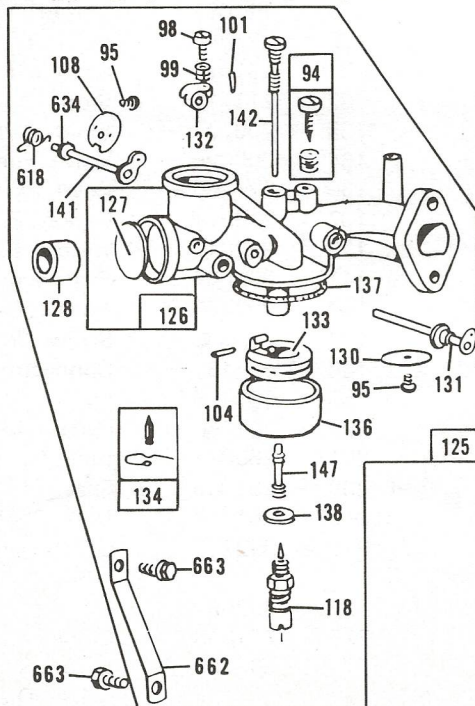

† Included in Carburetor Overhaul Kit - Part No. 299852.

BOLENS 8HP TRACTOR

CARBURETOR OVERHAUL KIT

Figure 2A. BRIGGS & STRATTON ENGINE (MODEL 191707-1125-01)

REF. NO.	PART NO.	DESCRIPTION	NO. REQ'D.	REF. NO.	PART NO.	DESCRIPTION	NO. REQ'D.
230	222450	Washer, Gov. Lever (1/4" I.D.)		423	93410	Screw, Sem	
232	260584	Spring, Governor Link		455	222561	Cup, Screen Mounting	
265	221535	Clamp, Casing.		468	222562	Screen, Flush Rotating	
302	261409	Locknut, Muffler and Elbow		482	93621	Screw, Sem	
303	91464	Elbow, Muffler, 90°, Street.		516	260374	Spring, Connector	
304	299392	Housing, Blower		534	93622	Screw, Air Cleaner.	
305	93158	Screw, Blower Housing Mounting Sem		534A	93323	Screw, Air Cleaner.	
306	222830	Shield, Cylinder		535	270528	Element, Air Cleaner	
307	93163	Screw, Cylinder Shield Mounting Sem		536	390379	Cleaner Assy., Air	
308	222636	Cover, Cylinder Head		537	270539	Gasket, Air Cleaner	
309		Motor, Starting (12 Volt. . . . See Chart for Replacement Parts for Starting Motors Page 4.		552	231055	Bushing, Gov. Crank (1/4" I.D.)	
332	92284	Nut, Flywheel.		562	92613	Bolt, Governor Lever	
333	298968	Screw, Armature.		592	231082	Nut, Hex, 10-24	
334	93381	Screw, Armature Mouting Sem		601	93053	Clamp, Fuel Pipe.	
337	293918	Plug, Spart (Resistor Type) . Note: Spark Plugs use Ignition Cable Terminal No. 221798.		614	93306	Cotter, Hair Pin.	
340	26018	Spring, Breaker Arm		615	93307	Retainer, E-Ring	
341	93381	Screw, Breaker Arm Mounting Sem		618	261116	Spring, Choke Return.	
342	65704	Plunger, Breaker Point		621	297472	Switch, Stop.	
345	222117	Cover, Breaker Point		634	270382	Washer, Choke Shaft	
346	93705	Screw, Sem		645	23513	Bushing, Plunger	
351	93735	Screw, Terminal		657	93496	Screw, Sem	
352	66068	Washer, Insulating		662	222027	Bracket, Carburetor	
353	92791	Washer, Lock, Shakeproof, (3)		663	93572	Screw	
354	90576	Nut, Hex, 8-32 (2)		726	392134	Gear, Ring (Aluminum) (Includes Mtg. Parts) For use only with Starter Motors with Plastic Drive Gear.	
355	66554	Collar, Insulating.		727	390233	Cover and Shield, Starter . .	
356	299500	Wire, Ground Note: 391255 Wire, Jumper used in addition to No. 299500 Ground Wire.		728	93523	Screw, Sem	
358	299577	Gasket Set		729	221907	Clip, Wire.	
363	19165	Puller, Flywheel		741	261195	Gear, Timing	
372	220477	Clamp, Condenser		757	211675	Link, Counterweight	
375	294628	Breaker Points and Condenser Set Note: 299061 Ignition Kit Includes: 294628 Point Set, 65704 Plunger, 61760 Key-Flywheel.		758	390172	Counterweight Assy.	
				759	298909	Pin, Counterweight	
				760	230940	Spacer, Counterweight	
				761	93874	Screw, Counterweight	
				763	391604	Electric Starter Kit, 12 Volt (Gear Drive)	
				851	221798	Terminal, Ignition Cable . . .	
				869	211661	Seat, Intake Valve (Standard).	
				870	211661	Seat, Exhaust Valve (Standard).	
				871	230655	Guide, Exhaust Valve.	
				877	393814	Diode and Conn. Assy. DC .	
				878	393422	Alt. Harness Assy. DC	
				887	391529	Stator Assy. Alt. DC	