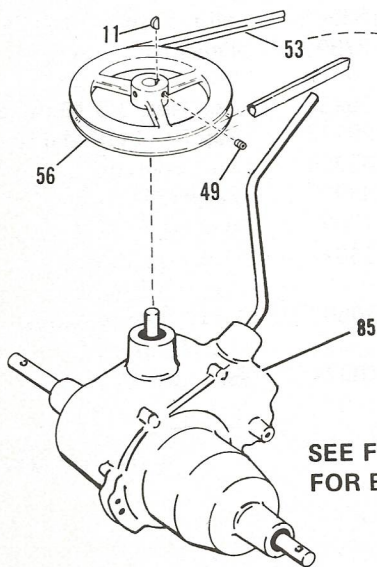

MODEL 15106-1 RANGE CHANGE KIT (OPTIONAL) Ref. Nos. 59 thru 84

SEE FIG. 3 PAGE 6
FOR BREAKDOWN

Figure 2 ENGINE AND DRIVE ASSEMBLY