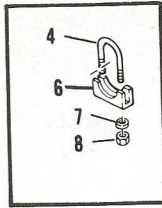

BOLENS 8HP TRACTOR