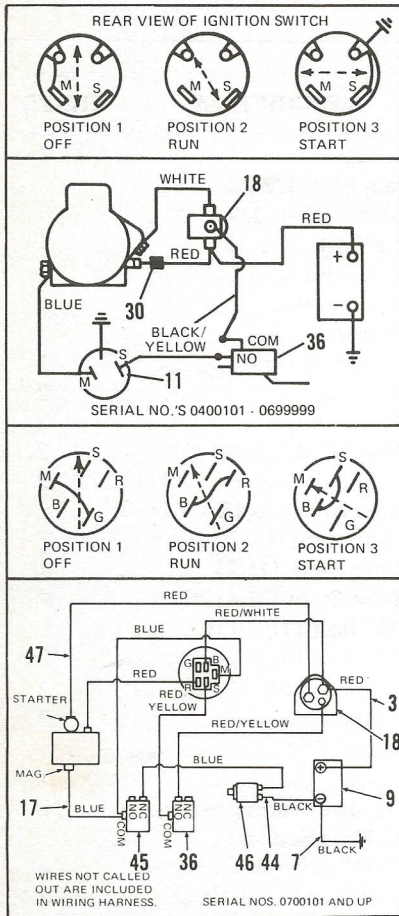

BOLENS 8HP TRACTOR