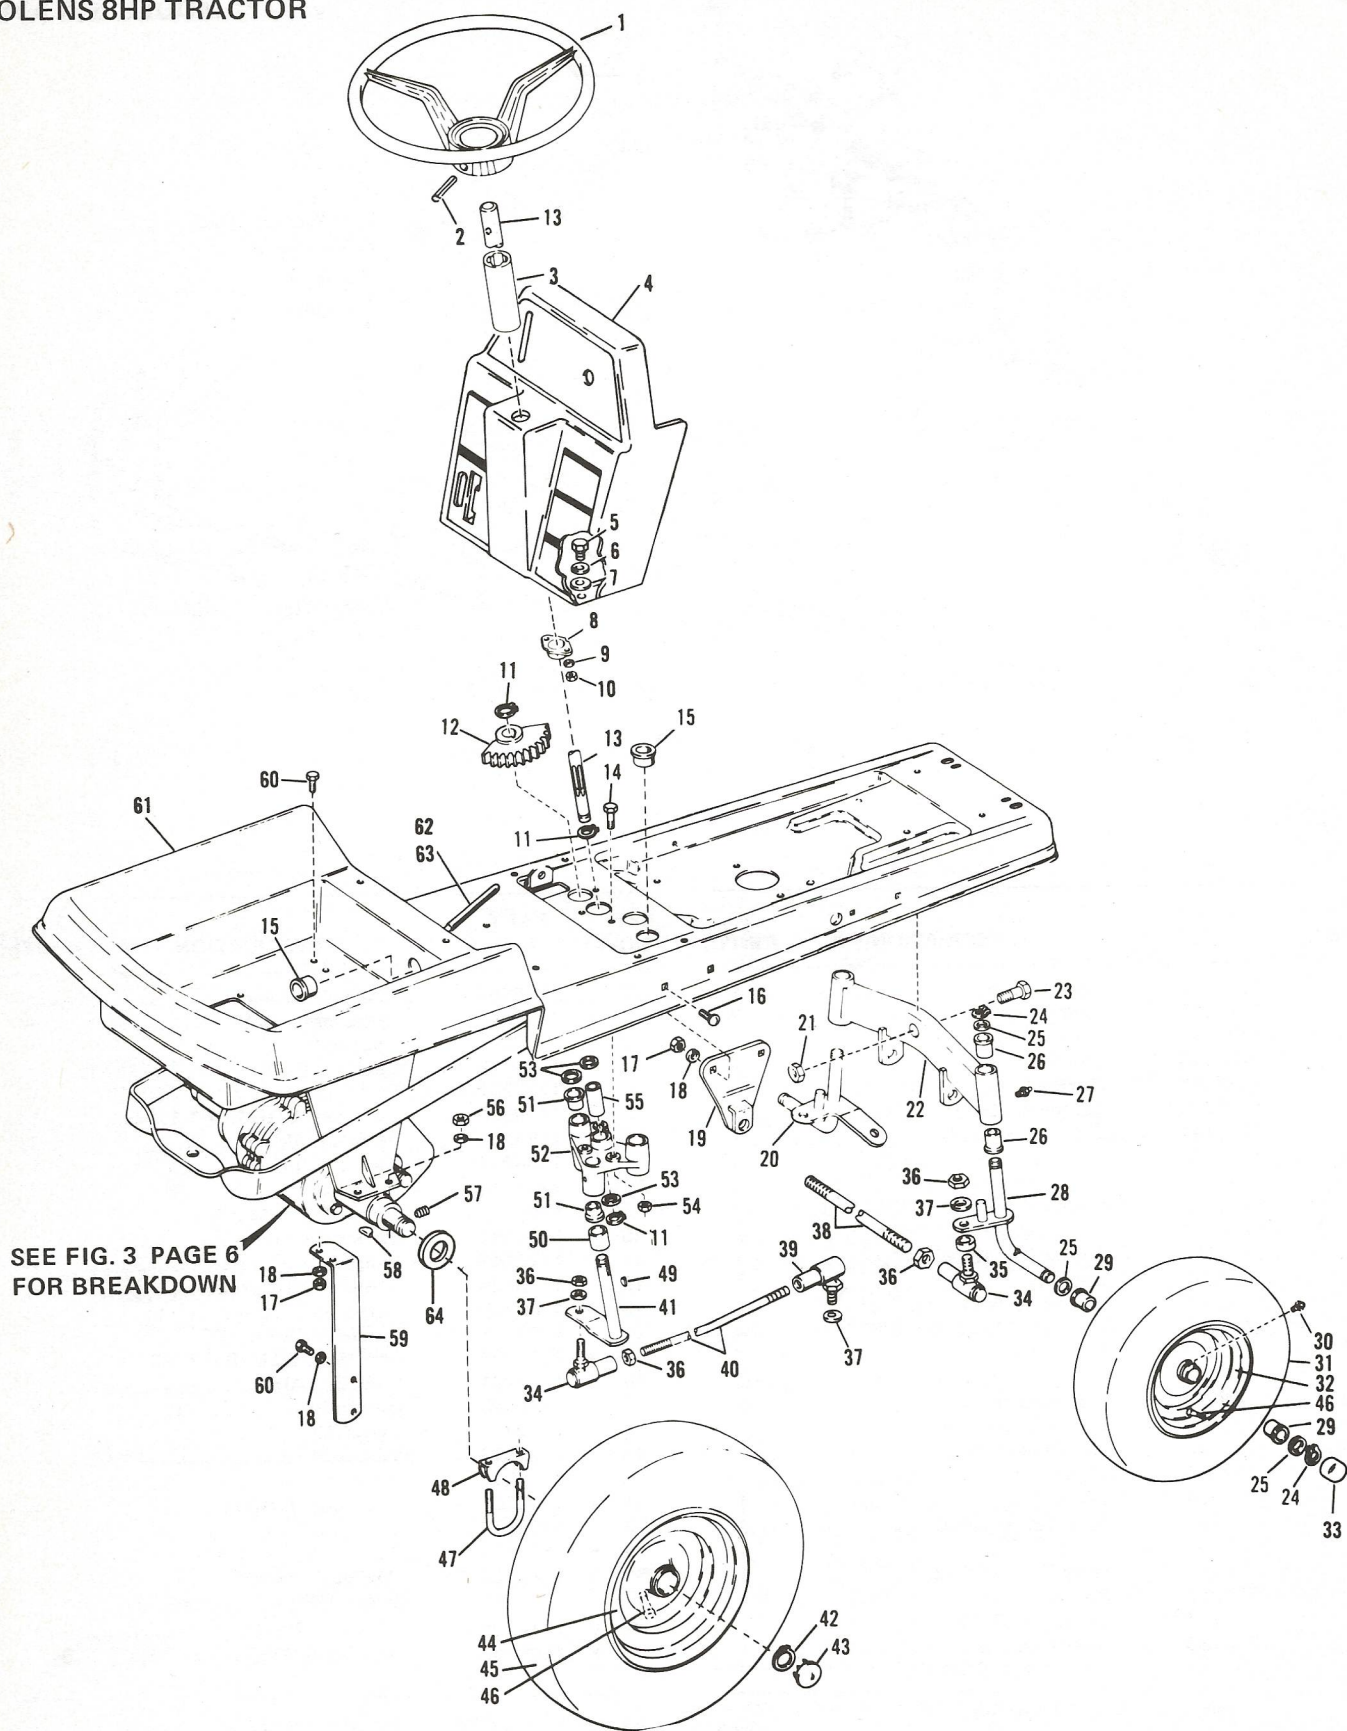

BOLENS 8HP TRACTOR

Figure 6 FRAME, STEERING AND AXLE ASSEMBLIES

REF. NO.	PART NO.	DESCRIPTION	NO. REQ'D.	REF. NO.	PART NO.	DESCRIPTION	NO. REQ'D.
1	1723089	Steering Wheel (1)	1	35	1715387	Spacer	2
	1727284	Steering Wheel (2)(3)(4)(5)	1	36	● 1186214	Jam Nut, 1/2-20	7
2	1185279	Roll Pin, 1/4 x 2-1/4	1	37	● 1100245	Lockwasher, 1/2	4
3	1723453	Tube	1	38	1713385	Tie Rod	1
4	1725631	Instrument Panel (1)	1	39	1716180	Ball Joint	1
	1727398	Instrument Panel (2)(3)(4)(5)	1	40	1723124	Steering Rod	1
5	● 1111599	Capscrew, 1/4-20 x 5/8 H.T.	4	41	1722186	Steering Arm	1
6	● 1100241	Lockwasher, 1/4	4	42	1113527	Retaining Ring	2
7	● 1107381	Flat Washer, 1/4	4	43	1722362	Hub Cap	2
8	1716453	Pillow Block	1	44	1722480	Wheel Only (1)(2)	2
9	● 1100240	Lockwasher, No. 10	2		1723082	Wheel Only (3)(4)(5)	2
10	● 1186208	Hex Nut, No. 10-32	2	45	1722481	Tire, Tubeless, 6.50 x 8 (1)(2)	2
11	1185649	Retaining Ring	3		1732467	Tire, Tubeless, 16 x 7.50-8 (3)(4)(5)	2
12	1722270	Steering Gear	1	46	1715885	Valve Stem (1)(2)	4
13	1723452	Steering Shaft	1		1718086	Valve Stem (3)(4)(5)	4
14	● 1100045	Capscrew, 5/16-18 x 1 (5)	3	47	1719695	"U" Bolt (1)(2)(3)	2
15	1722431	Snap Bushing (1)	2		1723131	"U" Bolt (4)	2
	1724882	Snap Bushing (2)(3)(4)(5)	2		1736160	"U" Bolt (5)	2
16	● 1186098	Carriage Bolt, 5/16-18 x 3/4	4	48	1719694	Saddle Clamp	2
17	● 1186230	Hex Nut, 5/16-18	6	49	1185885	Woodruff Key	1
18	● 1100242	Lockwasher, 5/16	12	50	1722278	Spacer	1
19	1722407	Rear Hitch	2	51	1185035	Flanged Bearing	2
20	1723100	Spindle, L.H.	1	52	1722274	Steering Support	1
21	● 1110112	Lock Nut, 5/8-11	1	53	● 1700821	Flat Washer, 3/4	3
22	1723048	Axle Assembly (Incl. Ref. Nos. 26 and 27)	1	54	● 1110107	Lock Nut, 5/16-18	3
23	● 1185921	Capscrew, 5/8-11 x 2	1	55	1711198	Sleeve Bearing	1
24	1185649	Retaining Ring	4	56	● 1186211	Hex Nut, 5/16-24 (1)(2)(3)(4)	4
25	● 1700821	Flat Washer	6		1186230	Hex Nut, 5/16-18 (5)	4
26	● 1185386	Flanged Bushing	4	57	● 1185919	Set Screw, Sq. Hd. 5/16-18 x 1/2 (1)(2)(3)	2
27	1185976	Grease Fitting	2		● 1733185	Set Screw, Sq. Hd. 5/16-18 x 5/8 (4)(5)	4
28	1723099	Spindle, R.H.	1	58	1100277	Woodruff Key, 3/16 x 7/8	2
29	1720327	Bushing	4	59	1722240	Support (1)(2)(3)	1
30	1718088	Grease Fitting (1)(2)	2		1730547	Support (4)(5)	1
	1185976	Grease Fitting (3)(4)(5)	2	60	1103195	Capscrew, 5/16-18 x 5/8	4
31	1717594	Tire, 13 x 5.00-6 (1)(2)	2	61	1723050	Main Frame (1)(2)(3)	1
	1732469	Tire, 13 x 5.00-6 (3)(4)(5)	2		1730546	Main Frame (4)(5)	1
32	1721393	Wheel Assy. (Incl. Ref. No. 29)	2	62	1718534	Handle Grip	1
33	1715899	Hub Cap	2	63	1724628	Shift Lever (2)(4)(5)	1
34	1713361	Ball Joint	3	64	1707546	Thrust Washer	As Req'd.

- (1) Serial Numbers 0400101 thru 0499999
- (2) Serial Numbers 0500101 thru 0599999
- (3) Serial Numbers 0600101 thru 0699999
- (4) Serial Numbers 0700101 thru 0899999
- (5) Serial Numbers 0900101 and up

● Common Hardware - Purchase Locally (Grade 5 where applicable.)