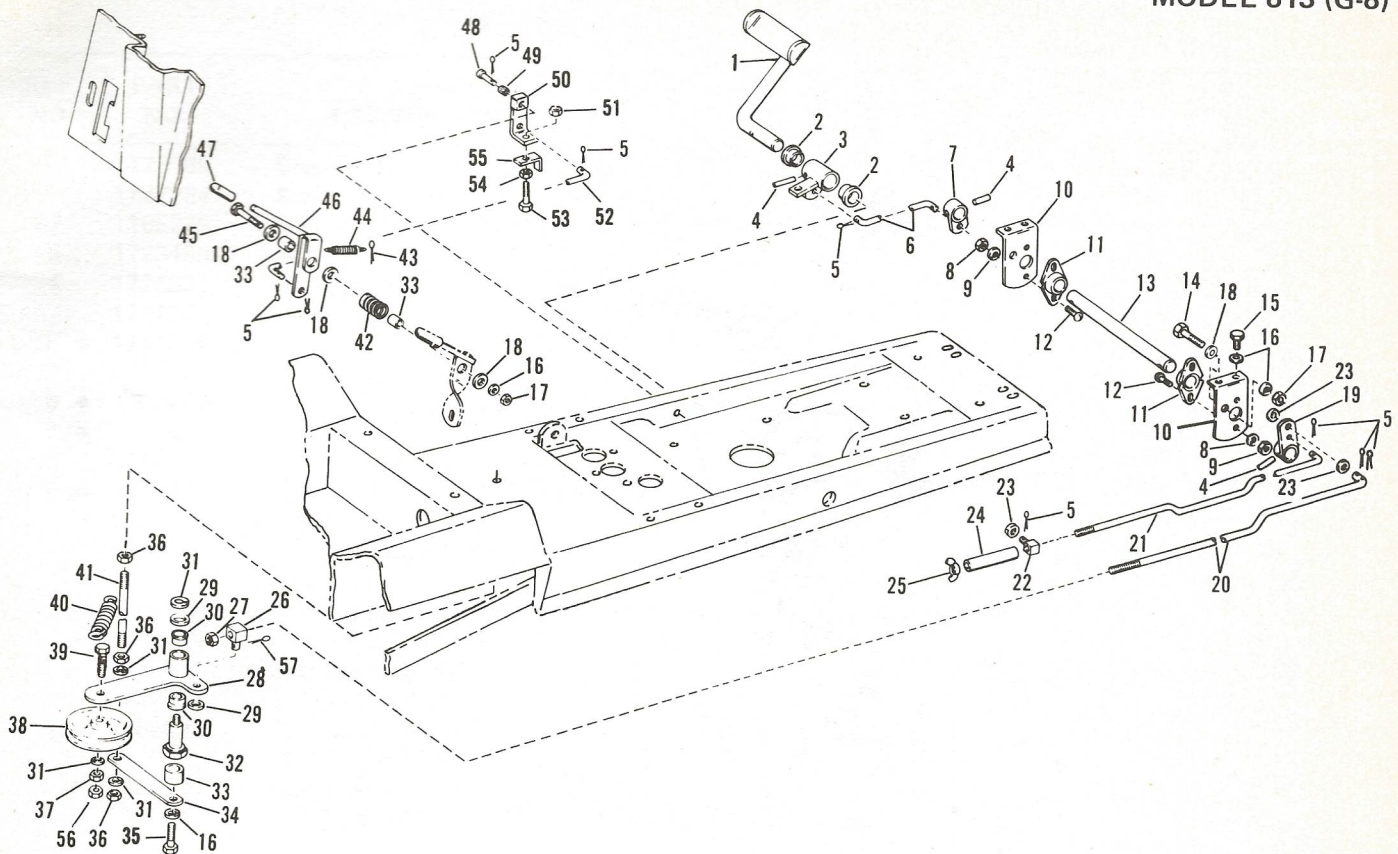

Figure 4 HAND CONTROLS AND LIFT ASSEMBLY

REF. NO.	PART NO.	DESCRIPTION	NO. REQ'D.	REF. NO.	PART NO.	DESCRIPTION	NO. REQ'D.
1	1722224	Clutch Pedal	1	30	1715538	Flanged Nyloner	2
2	1714299	Nylon Bushing.	2	31	● 1100243	Lockwasher, 3/8	4
3	1722199	Link Assembly	1	32	1722243	Idler Bolt.	1
4	1120210	Roll Pin	3	33	1717176	Spacer	3
5	● 1185147	Cotter Pin, 3/32 x 5/8	10	34	1722237	Belt Guide	1
6	1722249	Clutch Rod, L.H	1	35	● 1100808	Capscrew, 5/16-18 x 1-1/4.	1
7	1722191	Clutch Link, L.H	1	36	● 1186231	Hex Nut, 3/8-16.	3
8	● 1185460	Lock Nut, No. 10-24	4	37	● 1186231	Hex Nut, 3/8-16.	1
9	● 1100240	Lockwasher, No. 10	4	38	1715340	Idler Pulley	1
10	1722620	Support	2	39	● 1100049	Screw, 3/8-16 x 2-1/4	1
11	1715939	Pillow Block	2	40	1723041	Extension Spring	1
12	● 1100115	Screw, No. 10-24 x 1/2.	4	41	1722247	Stud	1
13	1722251	Shaft	1	42	1723428	Compression Spring.	1
14	● 1100808	Capscrew, 5/16-18 x 1-1/4	1	43	● 1100350	Cotter Pin, 1/8 x 1	1
15	● 1103195	Capscrew, 5/16-18 x 5/8.	4	44	1720928	Extension Spring, 2"	1
16	● 1100242	Lockwasher, 5/16.	7	45	● 1111608	Capscrew, 5/16-18 x 2-1/2.	1
17	● 1186230	Hex Nut, 5/16-18.	2	46	1722221	Lock Out Arm.	1
18	● 1100255	Flat Washer, 5/16.	4	47	1725545	Handle Grip	1
19	1722189	Clutch Link, R.H	1	48	1722497	Clevis Pin.	1
20	1722248	Clutch Rod, R.H	1	49	1722496	Tolerance Ring	1
21	1724256	Brake Rod	1	50	1722217	Arm.	1
22	1724627	Swivel	1	51	● 1110106	Lock Nut, 1/4-20	1
23	● 1107382	Flat Washer, 5/16	3	52	1722256	Lock Out Rod.	1
24	1722346	Tube	1	53	● 1114474	Fill. Hd. Screw, 1/4-20 x 1-1/2	1
25	1806192	Wing Nut, 5/16-18	1	54	● 1186229	Hex Nut, 1/4-20.	1
26	1722250	Swivel	1	55	1722265	Stop	1
27	● 1110107	Lock Nut, 5/16-18	1	56	● 1110108	Locknut (2)	1
28	1722183	Idler Arm	1	57	● 1100346	Cotter Pin, 3/32 x 3/4	1
29	● 1107383	Flat Washer, 3/8.	2				

● Common Hardware - Purchase Locally
(Grade 5 where applicable.)

(1) Serial Numbers 0400101 thru 0699999
(2) Serial Numbers 0700101 and up

Figure 5 BRAKE AND CLUTCH CONTROL ASSEMBLIES