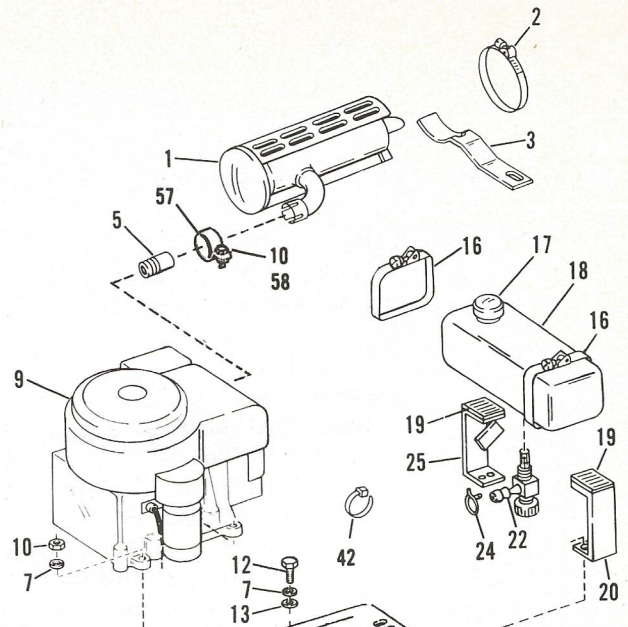

BOLENS 8HP TRACTOR