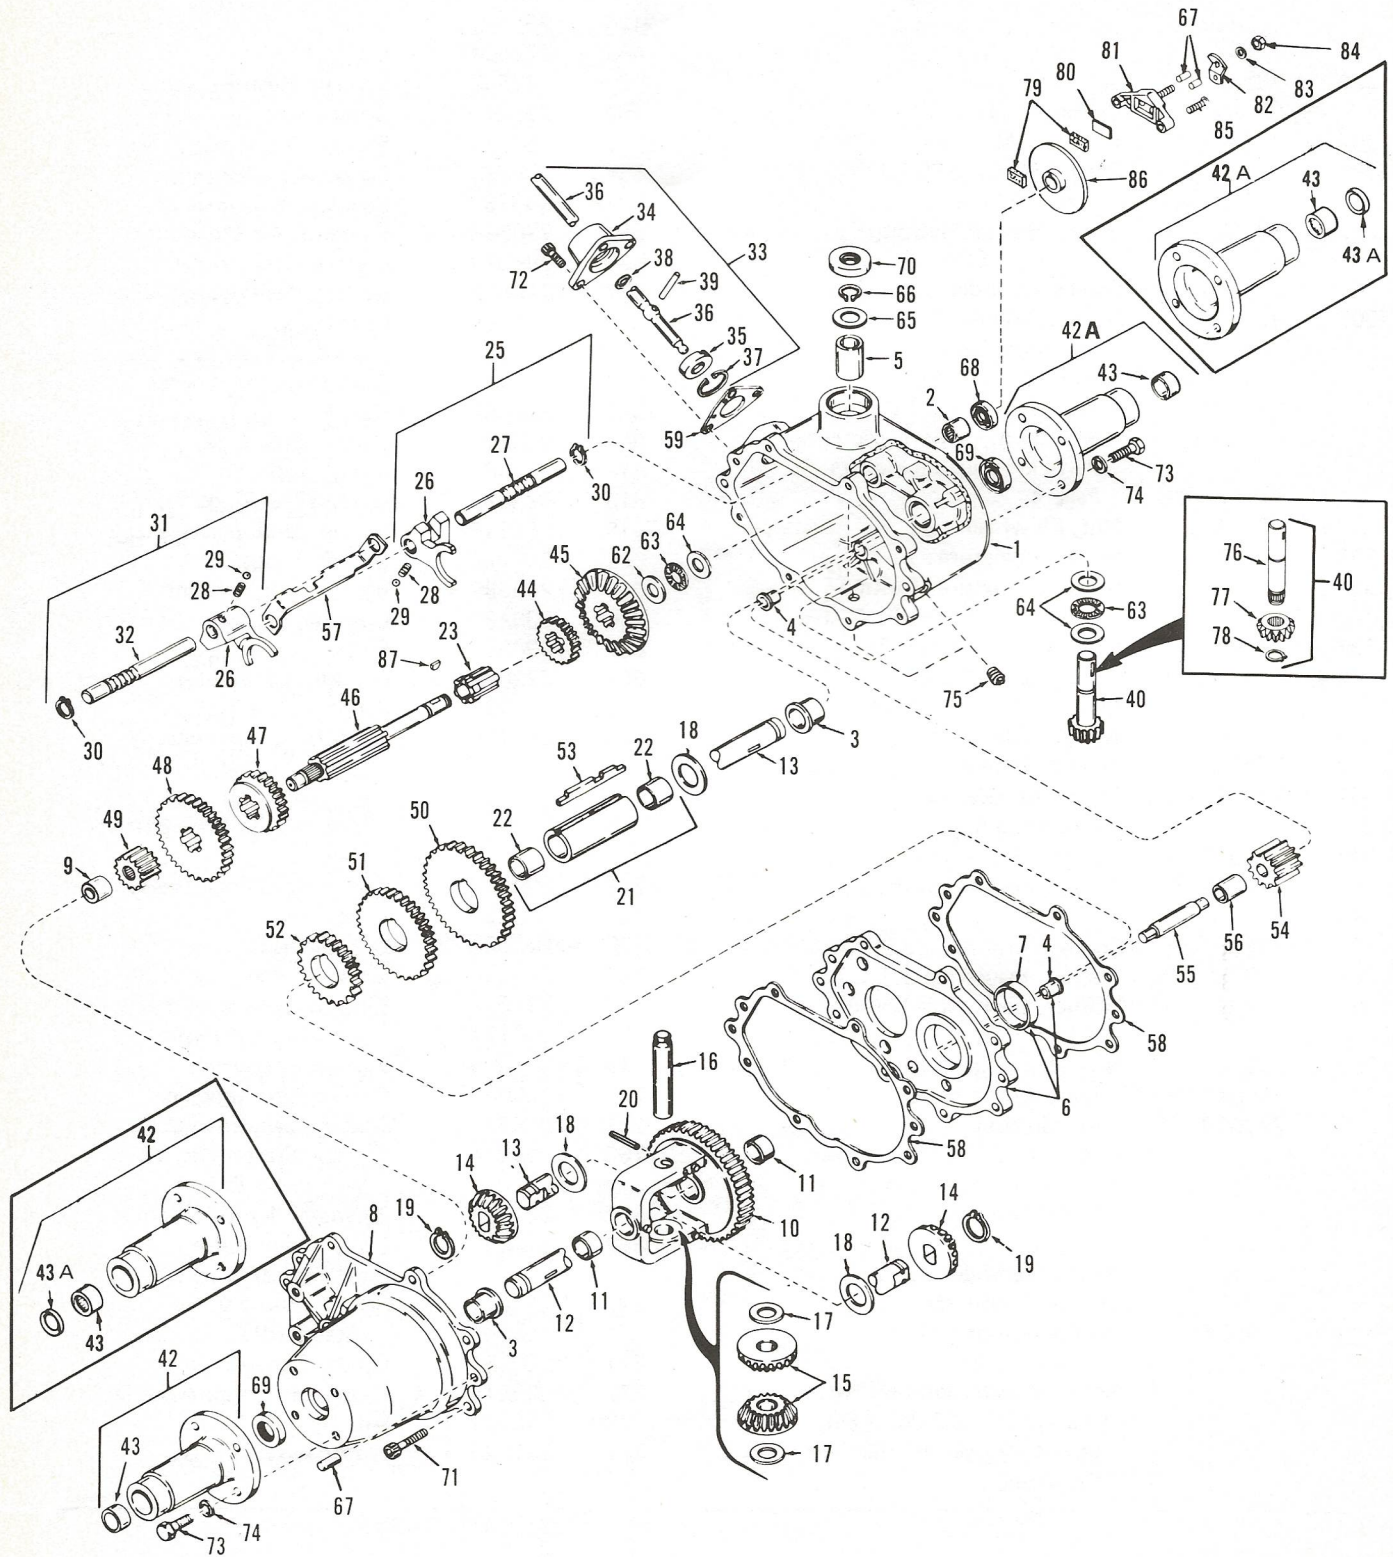

BOLENS 8HP TRACTOR

Figure 3 PEERLESS TRANSAXLE ASSEMBLY (MODEL 623A & 623B)

REF. NO.	PART NO.	DESCRIPTION	REF. NO.	PART NO.	DESCRIPTION
1	770063	Case Assy., Transaxle (Incl. Nos. 2, 3 & 5)	42A	782035	Housing Assy., Axle (Incl. No. 43)(623-A)
2	780086	Bearing, Needle		782049	Housing Assy., Axle (Incl. No. 43 & 43A)(623-B)
3	780059	Bearing, Bronze	43	780066	Bushing Bronze (623-A)
4	780060	Bearing, Bronze		530105	Bearing Needle (623-B)
5	780061	Bearing, Bronze	43A	788042	Seal, Oil (623-B)
6	786033	Plate Assy., Center (Incl. Nos. 4 & 7)	44	778024	Gear (16 teeth)
7	780062	Bearing, Bronze	45	778057	Gear, Bevel (33 teeth)
8	772042	Cover Assy., Transaxle (Incl. Nos. 3 & 9)	46	776138	Shaft, Shifter & Brake
9	780063	Bearing, Needle	47	778058	Gear, Shifting (2nd & 3rd)
10	778053	Gear Assy., Differential (Incl. No. 11)	48	778059	Gear, Shifting (1st & Rev.)
11	780064	Bearing, Bronze	49	778060	Gear, Spur (12 teeth)
12	774197	Axle, L.H.	50	778061	Gear, Countershaft drive (39 teeth)
13	774198	Axle, R.H.	51	778062	Gear, Countershaft (34 teeth)
14	778067	Gear, Bevel	52	778063	Gear, Countershaft (25 teeth)
15	778068	Pinion, Bevel	53	792034A	Key, Countershaft
16	786034	Pin, Drive	54	778064	Idler, Reverse
17	780065	Washer, Thrust	55	776057	Shaft, Reverse idler
18	780001	Washer, Thrust	56	786036	Spacer, Reverse idler
19	788038	Ring, Snap	57	784087	Stop, Shifter
20	792040	Pin, Roll	58	788033	Gasket, Case & Cover
21	786035	Sleeve Assy., Countershaft (Incl. No. 22)	59	788003	Gasket, Shift lever housing
22	780066	Bearing, Bronze	62	780073	Washer, Thrust
23	776090	Shaft, Idler	63	780071	Bushing, Thrust
25	784079	Rod Assy., Shift (1st & Rev) (Incl. Nos. 26 thru 30)	64	780072	Washer, Thrust
26	784004	Fork, Shift	65	780096	Washer, Thrust
27	784083	Rod, Shift	66	792035	Ring, Snap
28	792003	Spring	67	786026	Pin, Dowel
29	792004	Ball, Steel	68	788043	Seal, Oil
30	792017	Ring, Snap	69	788009	Seal, Oil
31	784084	Rod Assy., Shift (2nd & 3rd) (Incl. Nos. 26, 28, 29, 30 & 32)	70	788035	Seal, Oil
32	784085	Rod, Shift	71	792036	Screw, Socket hd. cap, 1/4-20 x 1-1/4
33	784191	Lever & Housing Assy., Shift (Incl. Nos. 34 thru 39)	72	792007	Screw, Socket hd. cap, 1/4-20 x 3/4
34	784088	Housing, Shift lever	73	792037	Screw, Hex hd., 5/16-18 x 1
35	784094	Keeper, Shift lever	74	792029	Lockwasher, 5/16
36	784192	Lever, Shift	75	792039	Plug, Pipe, 1/8
37	792016	Ring, Snap	76	776103	Shaft, Input
38	792001	Ring, Quad	77	778077	Pinion, Input
39	792049	Pin, Drive	78	788040	Ring, Retaining
40	776055B	Shaft & Gear Assy., Input (Incl. Nos. 76, 77 & 78)	79	790006	Pad, Brake
42	782031	Housing Assy., Axle (Incl. No. 43)(623-A)	80	790007	Plate, Brake pad
	782048	Housing Assy., Axle (Incl. No. 43 & 43A)(623-B)	81	790005	Holder, Brake pad
			82	790004	Lever, Brake
			83	792076	Washer, Flat
			84	792075	Nut, Lock
			85	792073	Screw, Hex hd. cap. 1/4-20 x 1-1/4 thread forming
			86	790009	Disk, Brake
			87	792045	Key, Woodruff No. 61

Order parts from your local Tecumseh, Lauson-Power Products Outlet.