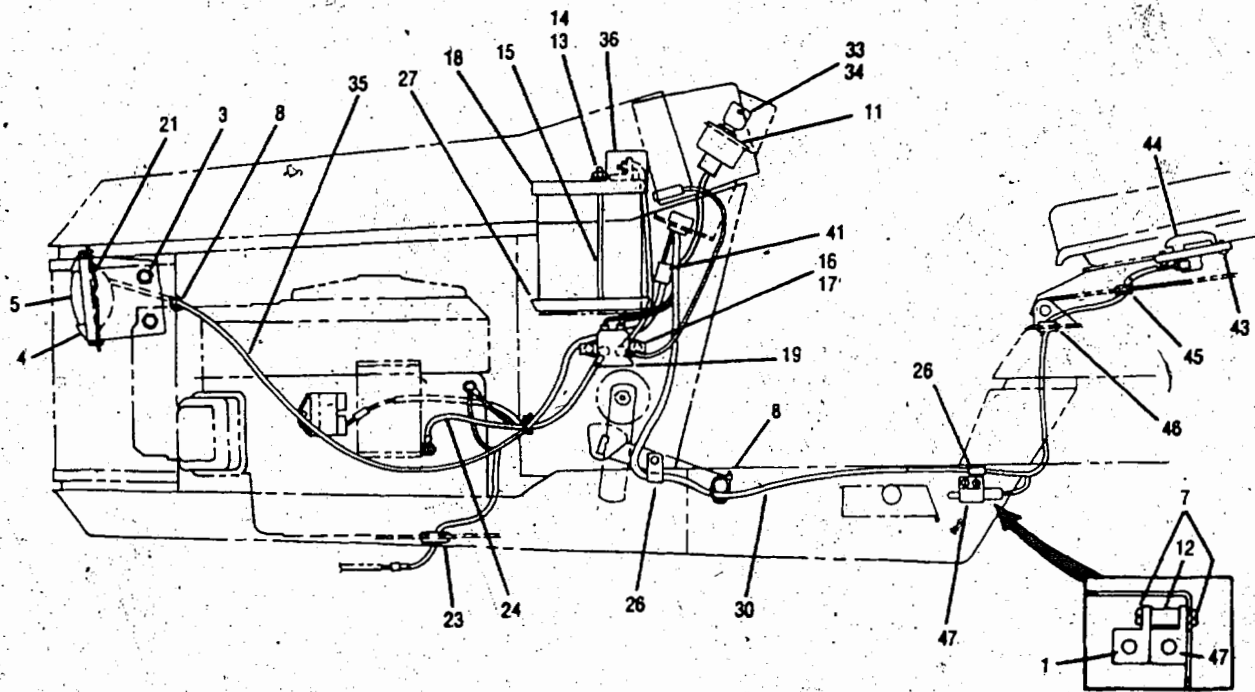

MODELS 3214H, 3216H & 3214HX

Ref #	Part #	Description	Qty.
1	1751340	Switch	1
2	1756074	Battery Cable (Pos.)	1
3	• 1186389	Fl. Lock Nut, 1/4-20	4
4	1744021001	Light Support	1
5	1726435	Headlight	2
6	1749907	Relay	1
7	1758070	Screw, #10-24 x 1/2	4
8	1735531	Wire Tie	6
9	1754020	Battery Cable (Neg.) (A)	1
	1756075	Battery Cable (Neg.) (B)	1
10	1755905	Lense (A)	1
	1761577	Lense (B)	1
11	1757364	Hour Meter (3216 & 3214-02)	1
12	1756182	Block	1
13	• 1107381	Flat Washer, 1/4	2
14	1734398	Hex Lock Nut, 1/4-20	2
15	1752586	J-Bolt	2
16	• 1115815	Phil. Hd. Screw, #10-24 x 5/8	2
17	1185985	Nut, #10-24	2
18	1752840	Battery	1
19	1752137	Solenoid	1
20	1750963	Screw, # 6-32 x 1/2	5
21	1744022	Retainer	2
22	• 1186229	Hex Nut, 1/4-20	2
23	1748014	Grommet	1

Ref #	Part #	Description	Qty.
24	1752841	Starter Cable	1
25	1752134	Console Wiring Harness	1
26	1747738	J-Clip	4
27	1753784	Battery Tray (A)	1
	1761006	Battery Tray (B)	1
28	• 1100241	Lock Washer	2
29	• 1111599	Screw, 1/4-20 x 5/8	2
30	1756180	Interlock Harness	1
31	1754608	PTO Switch	1
32	1754856	Light Switch	1
33	1754250	Ignition Switch	1
34	1753986	Ignition Key	1
35	1758466	Engine Harness	1
36	1755802	Cover	1
37	1751572	Bulb	3
38	1186020	Thd. Cut Screw, #6-32 x 3/8	2
39	1743516	Replacement Fuse, 30A	1
40	1754607	Cruise Switch	1
41	1752132	Voltage Sensor (3216)	1
42	1754678	Cruise Harness	1
43	1755349	Pan Hd. Screw, 1/4-20 x 1/2	2
44	1752506	Switch	1
45	1755487	Grommet	1
46	1754934	Grommet	1
47	1751328	Interlock Switch	1

• Common Hardware—Purchase Locally. Grade 5 or better where applicable

(A) Serial Numbers 0100101 Thru 0199999

(B) Serial Numbers 0200101 Thru 0399999