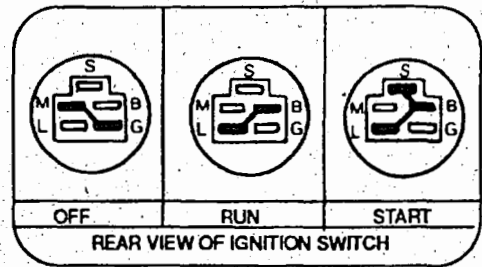

WIRE COLOR CODE	
R - RED	BL - BLUE
B - BLACK	Y/B - YELLOW/BLACK
W - WHITE	R/W - RED/WHITE
O - ORANGE	R/B - RED/BLACK
Y - YELLOW	R/Y - RED/YELLOW
P - PURPLE	W/BL - WHITE/BLUE
BR - BROWN	W/B - WHITE/BLACK