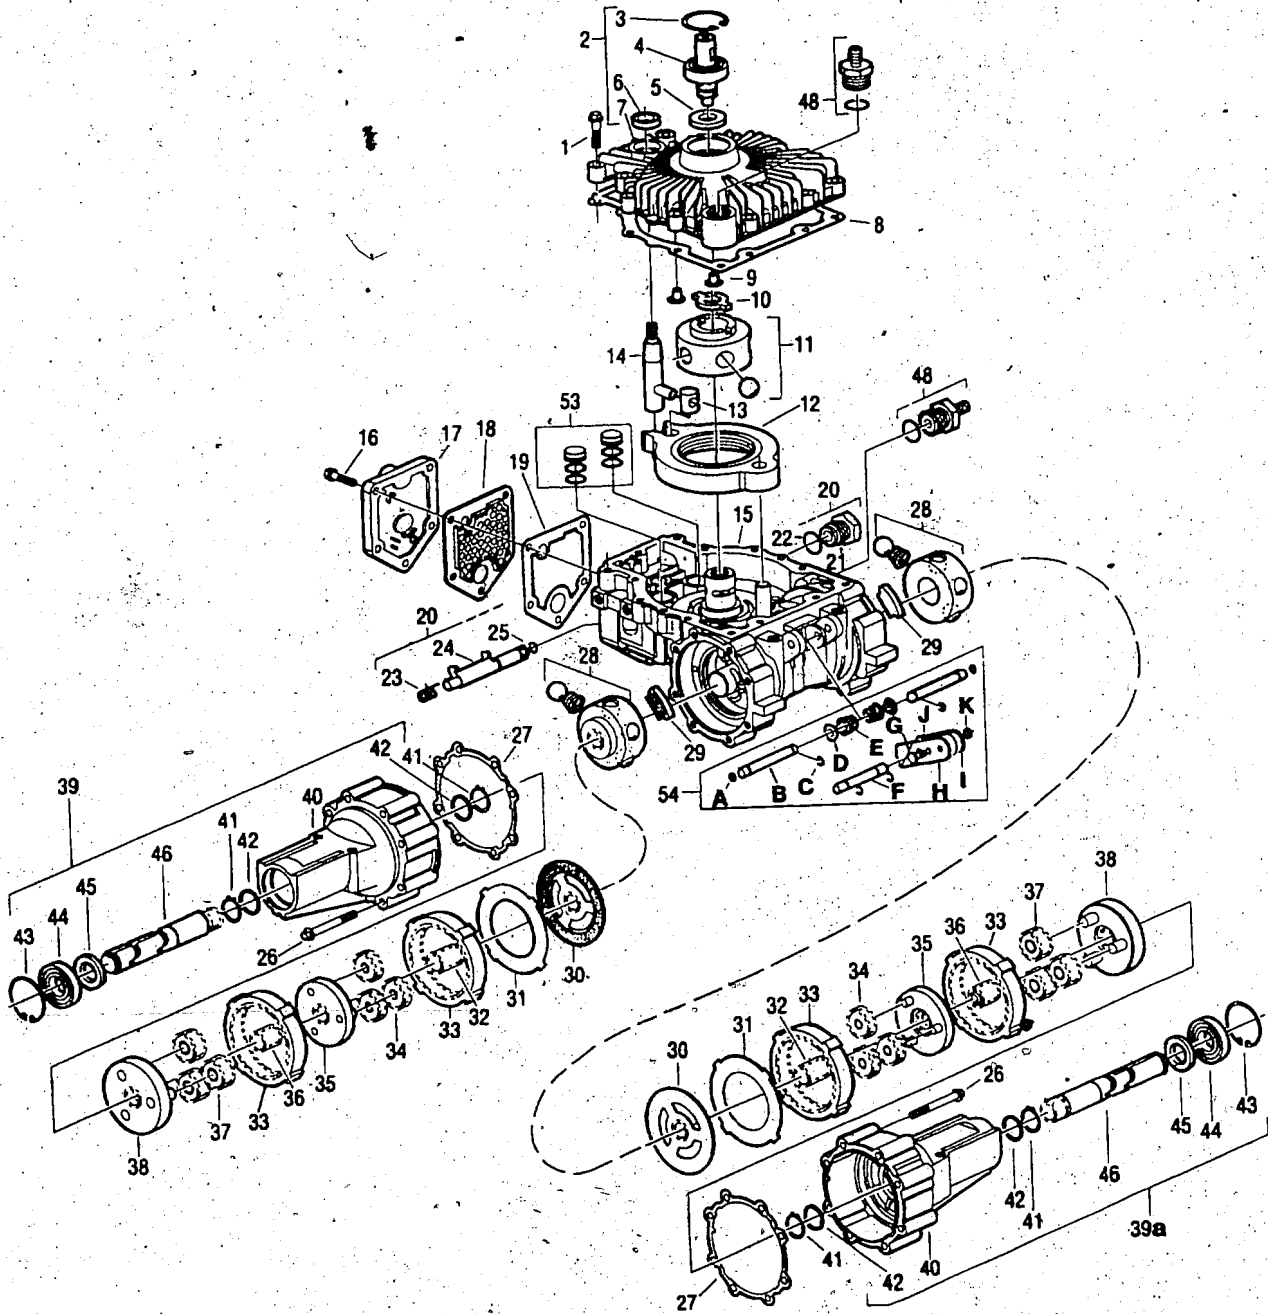

SUBURBAN TRACTOR

**EATON
HYDROSTATIC
MODELS
751-047**

MODEL 3212H—Serial Numbers 0400101 thru 0499999
MODEL 3214H— Serial Numbers 0300101 thru 0399999

Ref #	Part #	Description	Qty.	Ref #	Part #	Description	Qty.
1		Screw, 1/4-20 Self Tap	13			Gear, Ring 57T	4
2		Cover (S/A)	1	34		18T Planet Gear (S/A) First	6
3		Ring, Retaining, Internal	1	35		18T Primary Carrier (S/A)	2
4	1760892	Shaft, Input (S/A)	1	36		18T Sun Gear, Second	2
5	1760893	Seal, Input Shaft	1	37		18T Plnt Gear (S/A) Second	6
6	1757374	Seal, Control Shaft	1	38		Secondary Carrier-(S/A)	2
7		Cover	1	39		Axle Housing (S/A) A-Side	1
8		Gasket, Cover	1	39a		Axle Housing (S/A) B-Side	1
9		Button	2			Magnet (S/A)	2
10		Drive	1	40		Housing, Axle	2
11		Pump Rotor/Ball (S/A)	1	41		Ring, Retaining, External	4
		Pump Rotor/Ball/Pin (S/A)	1	42		Thrust Washer	4
12		Cam Ring (S/A)	1	43		Ring, Retaining, Internal	2
13		Insert	1	44	1757700	Bearing, Ball	2
14		Control Shaft, External Thrd.	1	45		Seal, Radial Lip	2
15		Housing (S/A)	1	46		Shaft, Axle—A-Side	1
16		Screw, 1/4-20 Hex Flange	5			Shaft, Axle—B-Side	1
17		Cover, Valve	1	48		375 Str. Fitting/O-ring (S/A)	A/R
18	1764020	Filter (Internal)	1	53		Piston, Dampening	
19	1764021	Gasket	1			Piston (S/A)	2
20		Dump Valve Parts	1			Piston (S/A)	2
21		Nut, Dump Valve Fitting	1	54		Brake Lever Parts	
22		Seal, O-ring	1	A		Quad Seal	2
23		Spring, Dump Valve	1	B		Rod, Push	2
24	1757376	Bracket, Dump Valve	1	C		E-Ring	4
25	1757377	Seal, O-ring	1	D		Spring Base (S/A)	2
26		Screw 5/16 Hex Flange	16	E		Spring, Conical	2
27		Gasket Axle Housing	2	F		Shaft, Brake	1
28		18T Motor Rotor/Ball (S/A)	2	G		Screw, Cap, Hex	1
29		Pad, Friction (S/A)	2	H		Lever, Brake RH	1
30		Plate, Reaction	2	I		Lever, Brake LH	1
31		Plate, Backup	2	J		Shim	A/R
32		18T Sun Gear First	2	K		Nut, Hex, Lock	1
33		Gear, Ring 54T	4