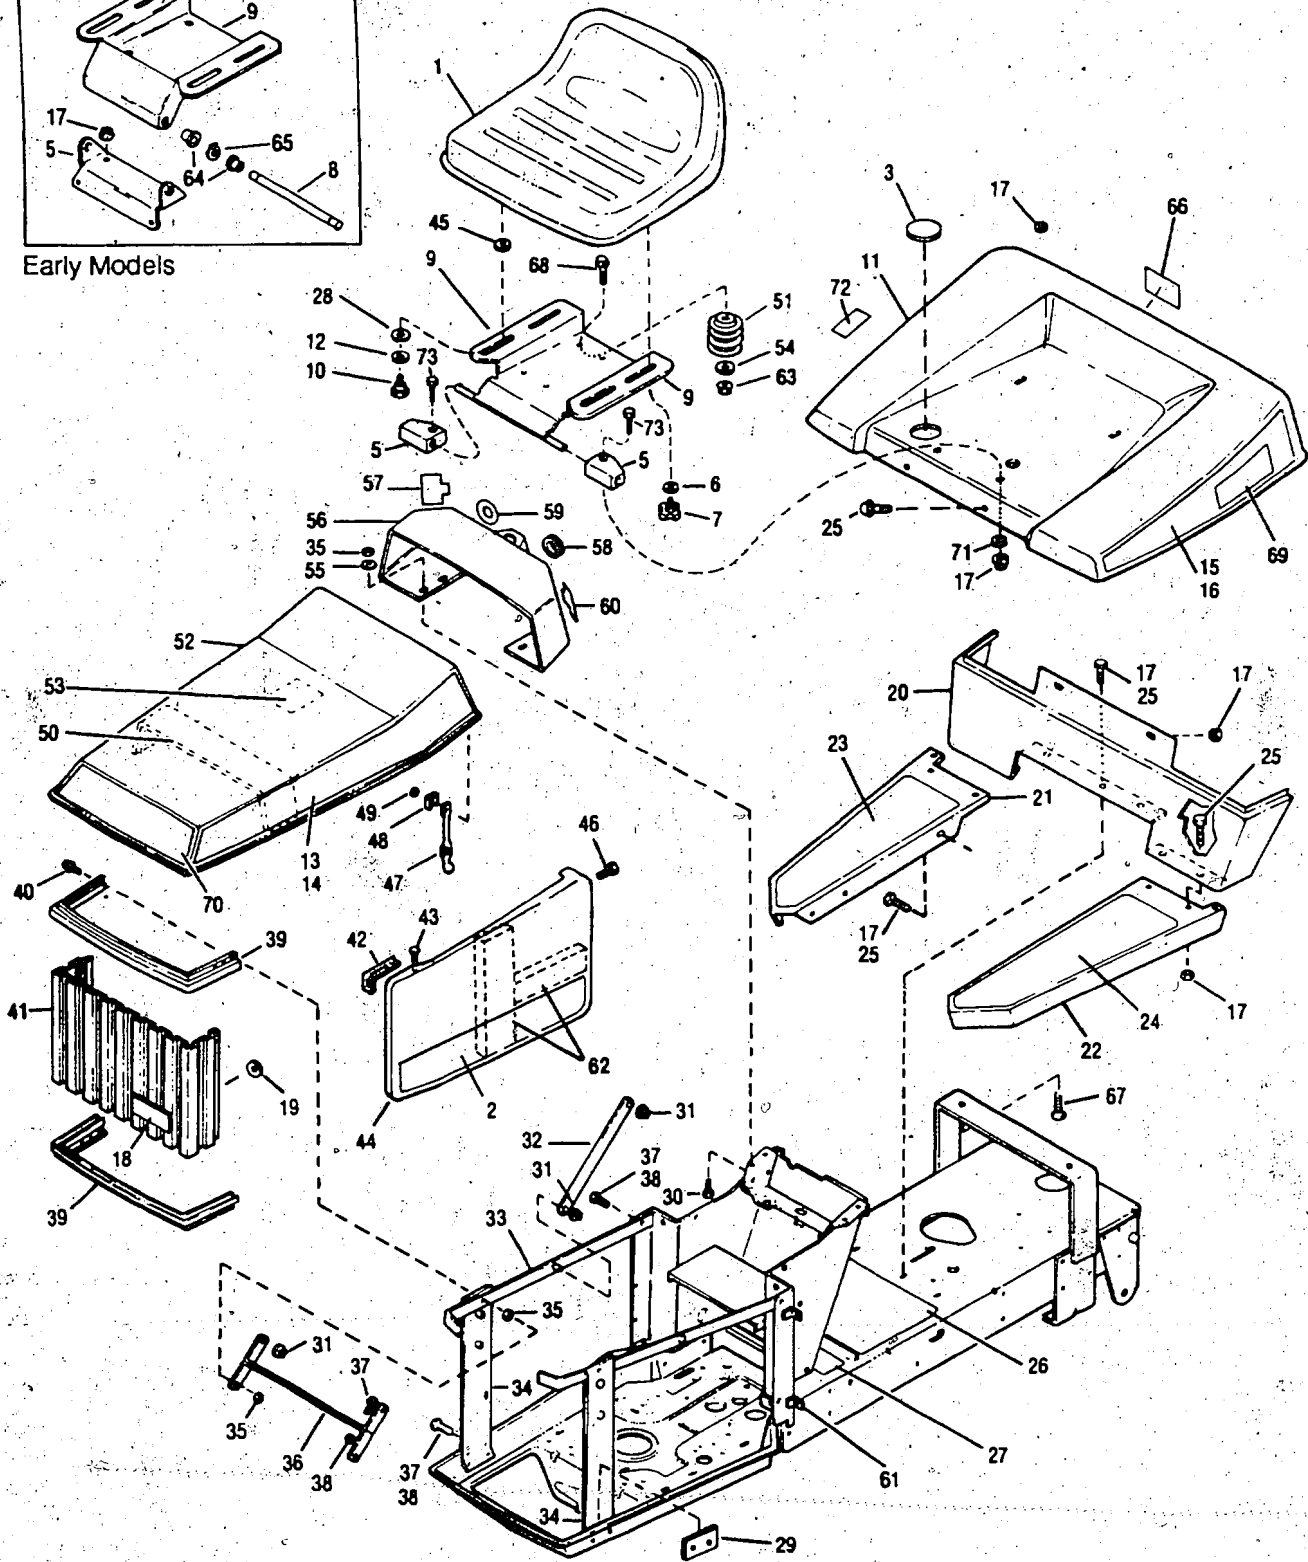

SUBURBAN TRACTOR

BODY WORK AND TRIM ASSEMBLY

MODELS 3214H, 3216H, 3212H, 3112HX & 3214HX

Ref #	Part #	Description	Qty.	Ref #	Part #	Description	Qty.
1	1755949	Seat (A).....	1	39	1742493001	Grille Cap.....	2
	1755950	Seat (B) (C).....	1	40	• 1100069	Hex Hd. Screw, 1/4-20 x 1.....	2
2	1756039	Decal, Side Cover L.H.....	1	41	1755948001	Grille.....	1
	1756040	Decal, Side Cover R.H.....	1	42	1753912	Side Cover Guide.....	4
3	1755790	Plug.....	1	43	1756629	Pop Rivet, 1/8 x 1/4.....	8
5	1756466001	Pivot Bracket (A).....	1	44	1743554021	Side Cover, L.H.....	1
	1753911	Pivot Block (B) (C).....	2		1743553021	Side Cover, R.H.....	1
6	• 1107383	Flat Washer 3/8.....	2	45	1893445	Washer.....	2
7	1734269	Knob.....	2	46	• 1155815	Phil. Hd. Mach. Screw, #10-24 x 5/8	4
8	1755622	Rod (A).....	1	47	1727127	Rubber Latch.....	2
9	1755620001	Seat Support Ass'y (A).....	1	48	1727126	Clip.....	2
	1760963001	Seat Support Ass'y (B) (C).....	1	49	1185985	Keps Nut #10-24.....	2
10	1754125	Shoulder Bolt.....	2	50	1744067	Sealing Strip (3214, 3216).....	1
11	1755848040	Rear Fender (A).....	1	51	1755449	Comp. Spring.....	2
	1761031040	Rear Fender (B) (C).....	1	52	1744051040	Hood Ass'y.....	1
12	1705793	Nylon Washer.....	2	53	1755934	Decal, Service Instructions.....	1
13	1756037	Decal, Hood R.H.....	1	54	1701055	Flat Washer.....	2
14	1756036	Decal, Hood L.H.....	1	55	• 1107381	Flat Washer, 1/4.....	4
15	1754624	Decal, Fender R.H.....	1	56	1750686	Instrument Panel (A).....	1
16	1756176	Decal, Fender L.H.....	1		1753039	Instrument Panel (B) (C).....	1
17	1186391	Fl. Nut 5/16-18.....	13	57	1753413	Decal, Throttle (A).....	1
	1186391	Fl. Nut 5/16-18.....	14		1755932	Decal, Throttle (B) (C) (3214, 3216) ..	1
18	1756043	Logo.....	1		1753931	Decal, Throttle (B) (C) (3112, 3212) ..	1
19	1754126	Retainer.....	2	58	1747144	Cap (3112, 3212, 3214-01, 3214HX)	1
20	1743987040	Running Board Support.....	1	59	1755932	Decal, Ignition (3212).....	1
21	1751805040	Running Board, R.H.....	1	60	1753454	Decal, Choke (A) (3214, 3216).....	1
22	1751803040	Running Board, L.H.....	1		1761578	Decal, Choke (B) (C) (3214, 3216) ..	1
23	1742665	Foot Pad, R.H.....	1		1754854	Decal, Choke (A) (3112, 3212).....	1
24	1755729	Foot Pad, L.H.....	1		1755933	Decal, Choke (B) (C) (3112, 3212) ..	1
25	1186330	Fl. Lock Screw, 5/16-18 x 7/8.....	13	61	1742934	Angle Speed Nut.....	4
	1186330	Fl. Lock Screw, 5/16-18 x 7/8.....	9	62	1758766	Sealing Strip (3214, 3216).....	4
26	1755944	Center Foot Pad.....	1	63	1186393	Fl. Nut, 3/8-16.....	2
27	1755943	Decal, Instruction.....	1	64	1755779	Bearing (A).....	4
28	1706782	Wave Washer.....	2	65	1185257	Retaining Ring (A).....	2
29	1754415	Spacer, Plate.....	2	66	1754519	Decal, Fuel.....	1
30	• 1111599	Hex Hd. Screw 1/4-20 x 5/8.....	4	67	1736098	Carr. Bolt 5/16-18 x 5/8.....	2
31	1747836	Retaining Ring.....	6	68	1186347	Fl. Screw 3/8-16 x 1.....	2
32	1742459021	Hinge Link.....	2	69	1758299	Decal, Model (3216).....	2
33	1758587021	Hinge Strap Ass'y.....	2		1756034	Decal, Model (3214).....	2
34	1752914001	Grille Support Ass'y.....	2		1756033	Decal, Model (3112, 3212).....	2
35	• 1734398	Top Lock Nut 1/4-20.....	8	70	1756038	Decal, Hood.....	1
36	1742458001	Hinge Link.....	2	71	1723384	Washer.....	2
37	1186309	Fl. Lock Screw, 1/4-20 x 5/8.....	12	72	1900333	Decal, Made in USA.....	1
38	1186389	Fl. Lock Nut, 1/4-20.....	12	73	• 1100799	Hex Hd. Screw, 5/16-18 x 1-1/2.....	2