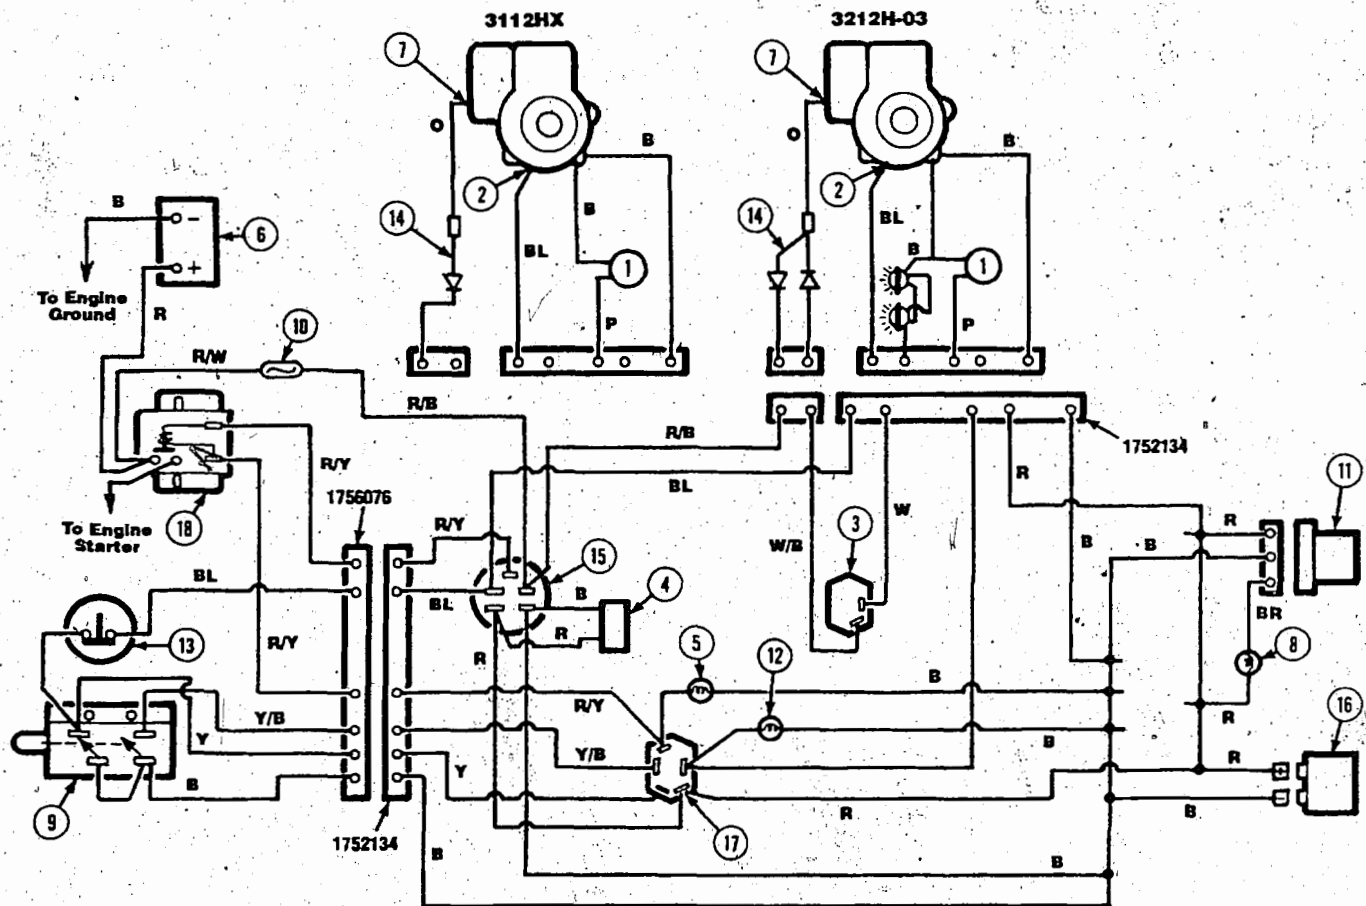

MODELS 3212H AND 3112HX

1. Electric Clutch
2. Engine
3. Solenoid
4. Accessory Plug
5. Starter Light
6. Battery
7. PTO Switch
8. Battery Light
9. Brake Switch
10. Fuse 30A
11. Voltage Sensor Plug (Optional)
12. PTO Light
13. Seat Interlock Switch
14. Diode Ass'y
15. Ignition Switch
16. Hour Meter (Optional)