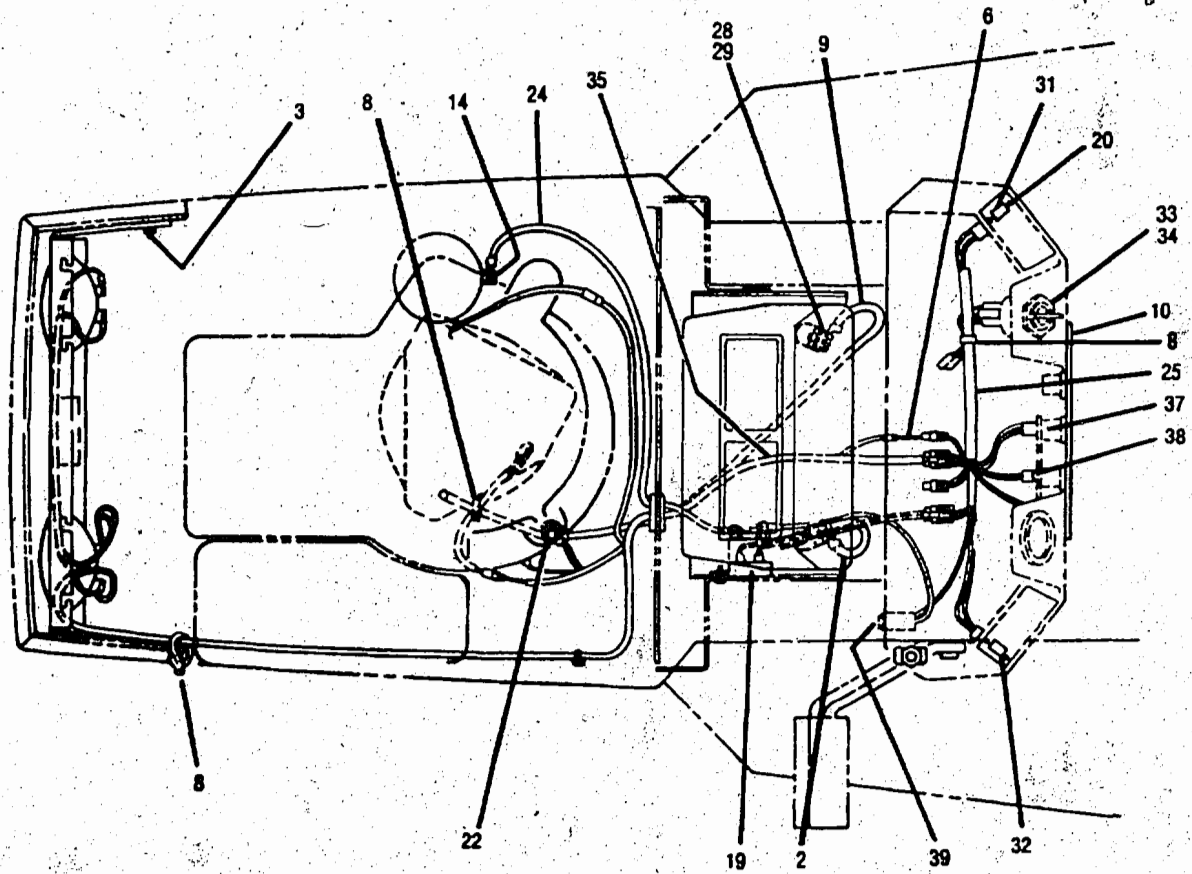

SUBURBAN TRACTOR

**EATON
HYDROSTATIC
MODELS
751-047**

MODEL 3212H—Serial Numbers 0400101 thru 0499999
MODEL 3214H— Serial Numbers 0300101 thru 0399999

Ref #	Part #	Description	Qty.	Ref #	Part #	Description	Qty.
1		Screw, 1/4-20 Self Tap	13			Gear, Ring 57T	4
2		Cover (S/A)	1	34		18T Planet Gear (S/A) First	6
3		Ring, Retaining, Internal	1	35		18T Primary Carrier (S/A)	2
4	1760892	Shaft, Input (S/A)	1	36		18T Sun Gear, Second	2
5	1760893	Seal, Input Shaft	1	37		18T Plnt Gear (S/A) Second	6
6	1757374	Seal, Control Shaft	1	38		Secondary Carrier-(S/A)	2
7		Cover	1	39		Axle Housing (S/A) A-Side	1
8		Gasket, Cover	1	39a		Axle Housing (S/A) B-Side	1
9		Button	2			Magnet (S/A)	2
10		Drive	1	40		Housing, Axle	2
11		Pump Rotor/Ball (S/A)	1	41		Ring, Retaining, External	4
		Pump Rotor/Ball/Pin (S/A)	1	42		Thrust Washer	4
12		Cam Ring (S/A)	1	43		Ring, Retaining, Internal	2
13		Insert	1	44	1757700	Bearing, Ball	2
14		Control Shaft, External Thrd.	1	45		Seal, Radial Lip	2
15		Housing (S/A)	1	46		Shaft, Axle—A-Side	1
16		Screw, 1/4-20 Hex Flange	5			Shaft, Axle—B-Side	1
17		Cover, Valve	1	48		375 Str. Fitting/O-ring (S/A)	A/R
18	1764020	Filter (Internal)	1	53		Piston, Dampening	
19	1764021	Gasket	1			Piston (S/A)	2
20		Dump Valve Parts	1			Piston (S/A)	2
21		Nut, Dump Valve Fitting	1	54		Brake Lever Parts	
22		Seal, O-ring	1	A		Quad Seal	2
23		Spring, Dump Valve	1	B		Rod, Push	2
24	1757376	Bracket, Dump Valve	1	C		E-Ring	4
25	1757377	Seal, O-ring	1	D		Spring Base (S/A)	2
26		Screw 5/16 Hex Flange	16	E		Spring, Conical	2
27		Gasket Axle Housing	2	F		Shaft, Brake	1
28		18T Motor Rotor/Ball (S/A)	2	G		Screw, Cap, Hex	1
29		Pad, Friction (S/A)	2	H		Lever, Brake RH	1
30		Plate, Reaction	2	I		Lever, Brake LH	1
31		Plate, Backup	2	J		Shim	A/R
32		18T Sun Gear First	2	K		Nut, Hex, Lock	1
33		Gear, Ring 54T	4				