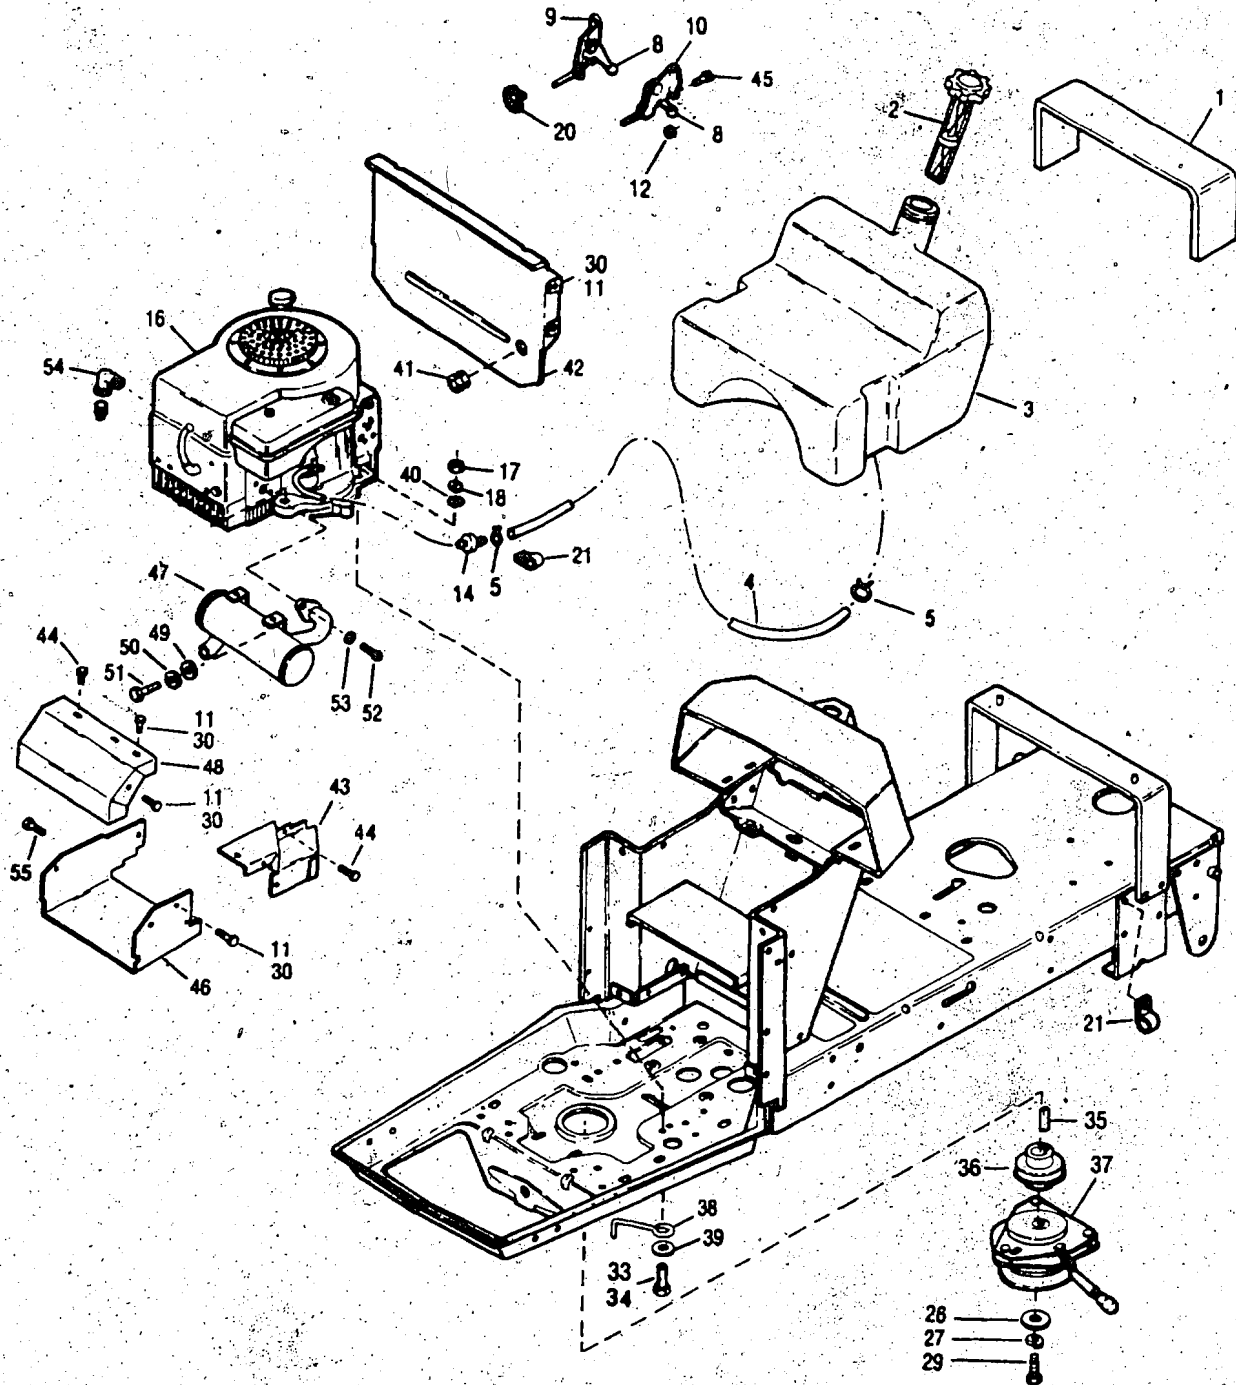

SUBURBAN TRACTOR

ENGINE ASSEMBLY

MODELS 3212H AND 3112HX

Ref #	Part #	Description	Qty.	Ref #	Part #	Description	Qty.
1	1744390	Fuel Tank Pad	1	30	1185986	Speed Nut, #10-26	9
2	1756044	Fuel Tank Gauge	1	33	• 1111606	Hex Hd. Screw, 5/16-18 x 2	1
3	1756460	Fuel Tank (Incl. Ref. 2)	1	35	1748146	Sq. Key, 1/4 x 2-1/2	1
4	1752795	Fuel Line	1	36	1742535	Sheave	1
5	1750687	Hose Clamp	3	37	1755341	Electric Clutch	1
8	1737118	Knob	2	38	1754787	Clutch Retainer	1
9	1755926	Throttle Control	1	39	• 1100255	Flat Washer, 5/16	1
10	1755927	Choke Control	1	40	• 1110645	Lock Washer, 5/16	1
11	• 1115815	Phil Hd. Screw, #10-24 x 5/8	9	41	1748014	Grommet	1
12	• 1185985	Keps Nut, #10-24	4	42	1752883001	Heat Shield	1
13	• 1186230	Hex Nut, 5/16-18	4	43	1752910001	Heat Shield	1
14	1727491	Fuel Filter	1	44	1186309	Fl. Screw, 1/4-20 x 5/8	3
16		Engine, Briggs & Stratton 12 HP Model 281707 (A) (B)	1	45	1750962	Screw, #10-24 x 5/8	4
		Engine, Briggs & Stratton 12 HP Model 283707 (C)	1	46	1752909001	Heat Shield	1
18	• 1100242	Lock Washer, 5/16	4	47	1752890	Muffler	1
19	1744454	Hex Screw, 7/16-20 x 3	1	49	1755340	Spacer	1
20	1735531	Wire Tie	5	50	• 1100241	Lock Washer, 1/4	1
21	1747738	J-Clip	3	51	• 1100069	Hex Hd. Screw, 1/4-20 x 1	1
22	• 1100799	Hex Hd. Screw, 5/16-18 x 1-1/2	3	52	1747993	Sock. Hd. Screw, 5/16-18 x 3/4	2
26	1744455	Special Washer	1	53	1185140	Special Lock Washer	2
27	• 1100244	Lock Washer, 7/16	1	54	1752912	90° Elbow	1
				55	1186330	Fl. Screw, 5/16-18 x 7/8	1

• Order parts from your local Briggs & Stratton engine dealer--refer to engine for type-number and code.

• Common Hardware--Purchase Locally. Grade 5 or better where applicable

(A) 3212H--Serial Numbers 0200101 Thru 0299999

3112H--Serial Numbers 0300101 Thru 0399999

(B) 3212H--Serial Numbers 0300101 Thru 0399999

3112H--Serial Numbers 0400101 Thru 0499999

(C) 3212H--Serial Numbers 0400101 Thru 0499999

3112HX--Serial Numbers 0500101 Thru 0599999