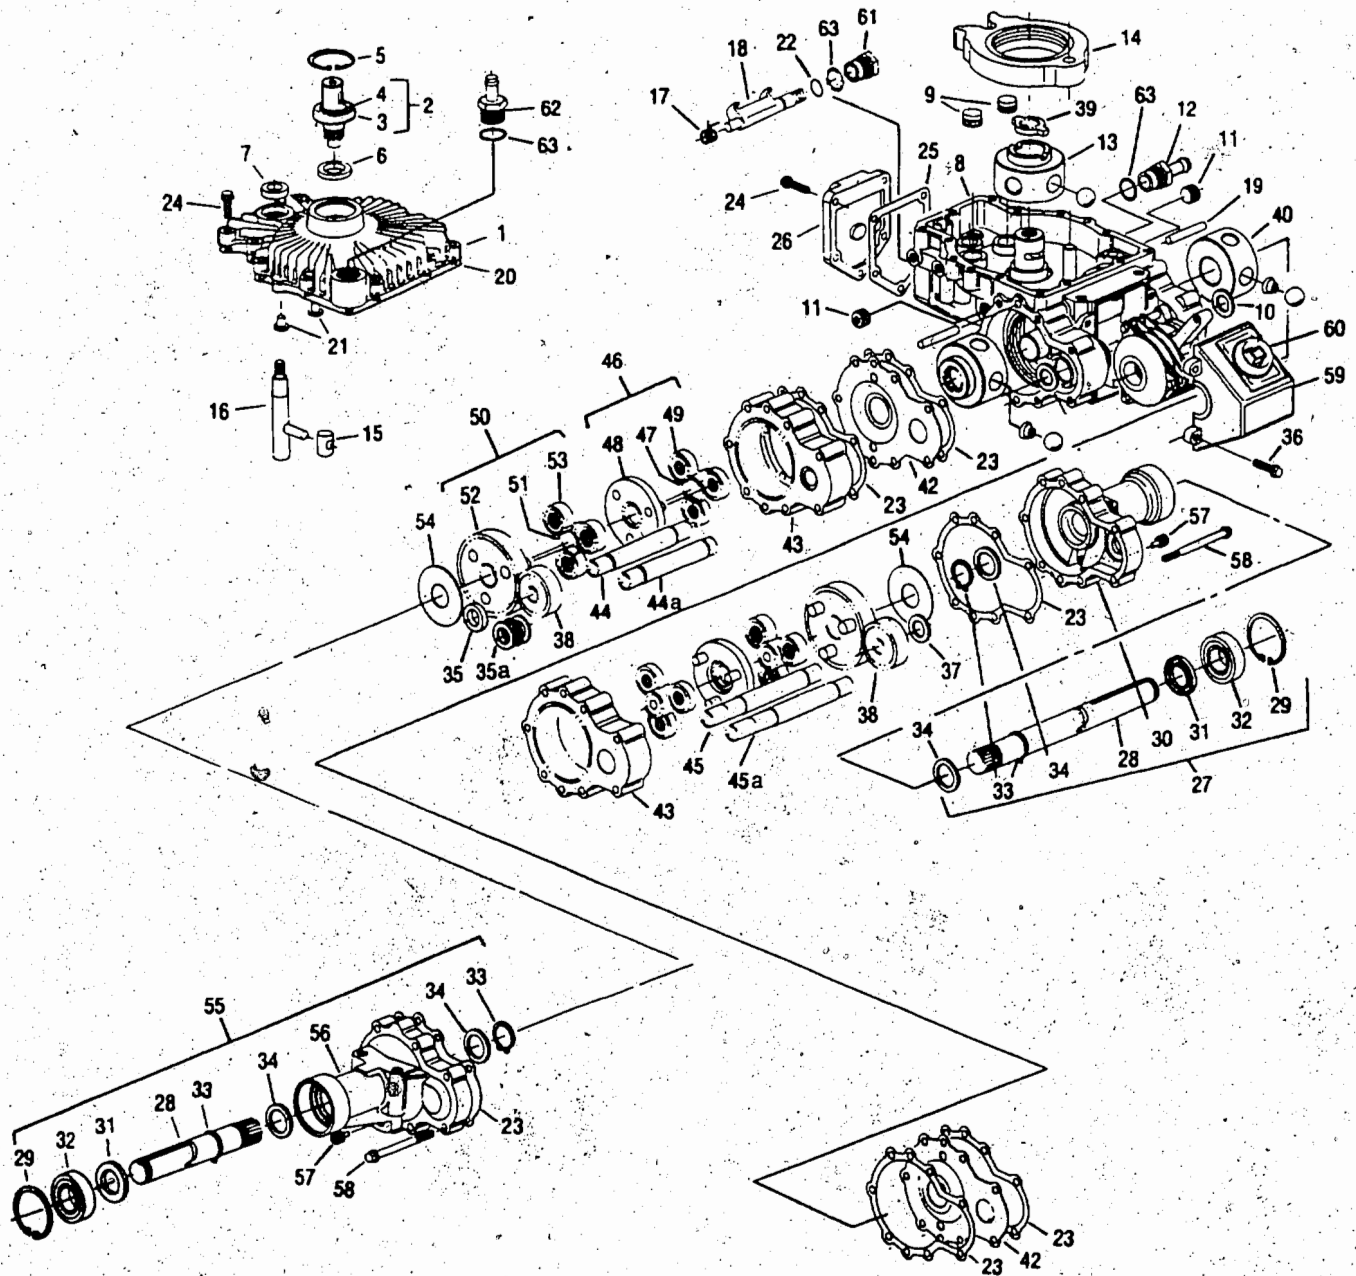

SUBURBAN TRACTOR

EATON HYDROSTATIC MODELS 750-009 & 750-024

MODELS 3214H, 3216H, 3212H, 3112HX & 3214HX

Ref #	Part #	Description	Qty.	Ref #	Part #	Description	Qty.
1	1757676	Cover, Subassembly S/A (C)	1	33	1757701	Retaining Pin, External	2
	1761982	Cover, Subassembly S/A (D)	1	34	1757702	Washer, Thrust	2
2	1757677	Shaft, Input, S/A (C)	1	35	1757703	Spacer (Thick-PB)	1
	1761983	Shaft, Input, S/A (D)	1	35a	1757704	Washer, Thrust (DL/PB)	2
3	N/A	Bearing Input Shaft (C)	1	35b	1757705	Bearing, Thrust (DL/PB)	1
	N/A	Bearing Input Shaft (D)	1	36	1757706	Screw, 1/4-20 Self Tapping	4
4	N/A	Ring, Retaining, External (C)	1	37	1757707	Spacer (Thin-PB or DLI/PB)	1
	N/A	Ring, Retaining, External (D)	1	38	1757708	Brake Gear	2
5	1757372	Ring, Retaining, Internal	1	39	1757709	Drive	1
6	1757373	Seal, Input Shaft (C)	1	40	1757710	Motor Rotor-Ball, A & B S/A, 18T	2
	1761984	Seal, Input Shaft (D)	1	41	1757713	Differential Lock/Parking Brake Ass'y	1
7	1757374	Seal, Control Shaft	1	42	1757714	Plate, Wear	1
8	1757680	Housing, S/A CW	1	43	1757715	Ring Gear, A & B S/A, 54T	2
9	1757681	Piston, Dampening, S/A	2	44	1757716	Brake Shaft-A (PB)	1
10	1757682	Seal, Brake Shaft	2	44a	1757717	Brake Shaft-A (DL/PB)	1
11	1757683	Plug, Socket Pipe	2	45	1757718	Brake Shaft-B (PB)	1
12	1757684	Adapter, Reservoir, 3/8 I.D. Tube	1	45a	1757719	Brake Shaft-B (DL/PB)	1
13	1757685	Pump Rotor-Ball, S/A	1	46	1757720	Plnt. Gear First A & B S/A	2
14	1757686	Cam Ring, S/A	1	47	1757721	Sun Gear, First, 18T	2
15	1757687	Insert	1	48	1757722	Primary Carrier, A & B S/A, 18T	2
16	1757688	Control Shaft, S/A	1	49	1757723	Plnt. Gear, A & B A/A, First, 18T	6
17	1757375	Spring, Dump Valve	1	50	1757724	Plnt. Gear, Second, A & B S/A	2
18	1757376	Bracket, Dump Valve	1	51	1757725	Sun Gear, Second, 18T	2
19	1757689	Dowel	4	52	1757726	Secondary Carrier, A & B S/A	2
*20	1757690	Gasket, Cover	1	53	1757727	Plnt. Gear, A & b S/A, Sec., 18T	6
21	1757691	Button	2	54	1757728	Washer, Thrust	2
22	1757377	O-Ring Dump Valve bracket	1	55	1757729	Axle Housing, S/A-A	1
*23	1757692	Gasket, Axle Housing	1	56	1757732	Housing, Axle-A	1
24	1757693	Screw, 1/4-20 Hex Flange	18	57	1757736	Plug, Magnetic	2
*25	1757378	Gasket, Valve Cover	1	58	1757737	Screw, 1/4-20 Hex Flange	14
26	1757694	Cover, Valve	1	59	1757738	Cover, (PB or DL/PB)	1
27	1757695	Axle Housing, S/A-B	1	60	1757739	Boot, Dust	1
28	1757696	Shaft, Axle	1	61	1757740	Nut, Dump Valve	1
29	1757697	Retaining Ring, internal	1	62	1757741	Adapter, Reservoir, 3/8 I.D. Tube	1
30	1757698	Housing, Axle-B	1	63	1757381	O-Ring	3
31	1757699	Seal, Axle Shaft	1	N/I	1757380	Gasket Overhaul Kit (Contains parts indicated by *)	
32	1757700	Bearing, Axle Shaft	1				

N/A--Not Available
N/I--Not Indicated

(C) Model 750-009--Model 3212H--Serial Numbers 0300700 and below
Model 3214H--Serial Numbers 0200399 and below
Model 3216H--Serial Numbers 0200399 and below
(D) Model 750-024--Model 3212H--Serial Numbers 0300700-0399999
Model 3214H--Serial Numbers 0200400-0299999
Model 3216H--Serial Numbers 0200400-0299999
Model 3112HX--Serial Numbers 0400101-0499999
Model 3214HX--Serial Numbers 0200101-0299999