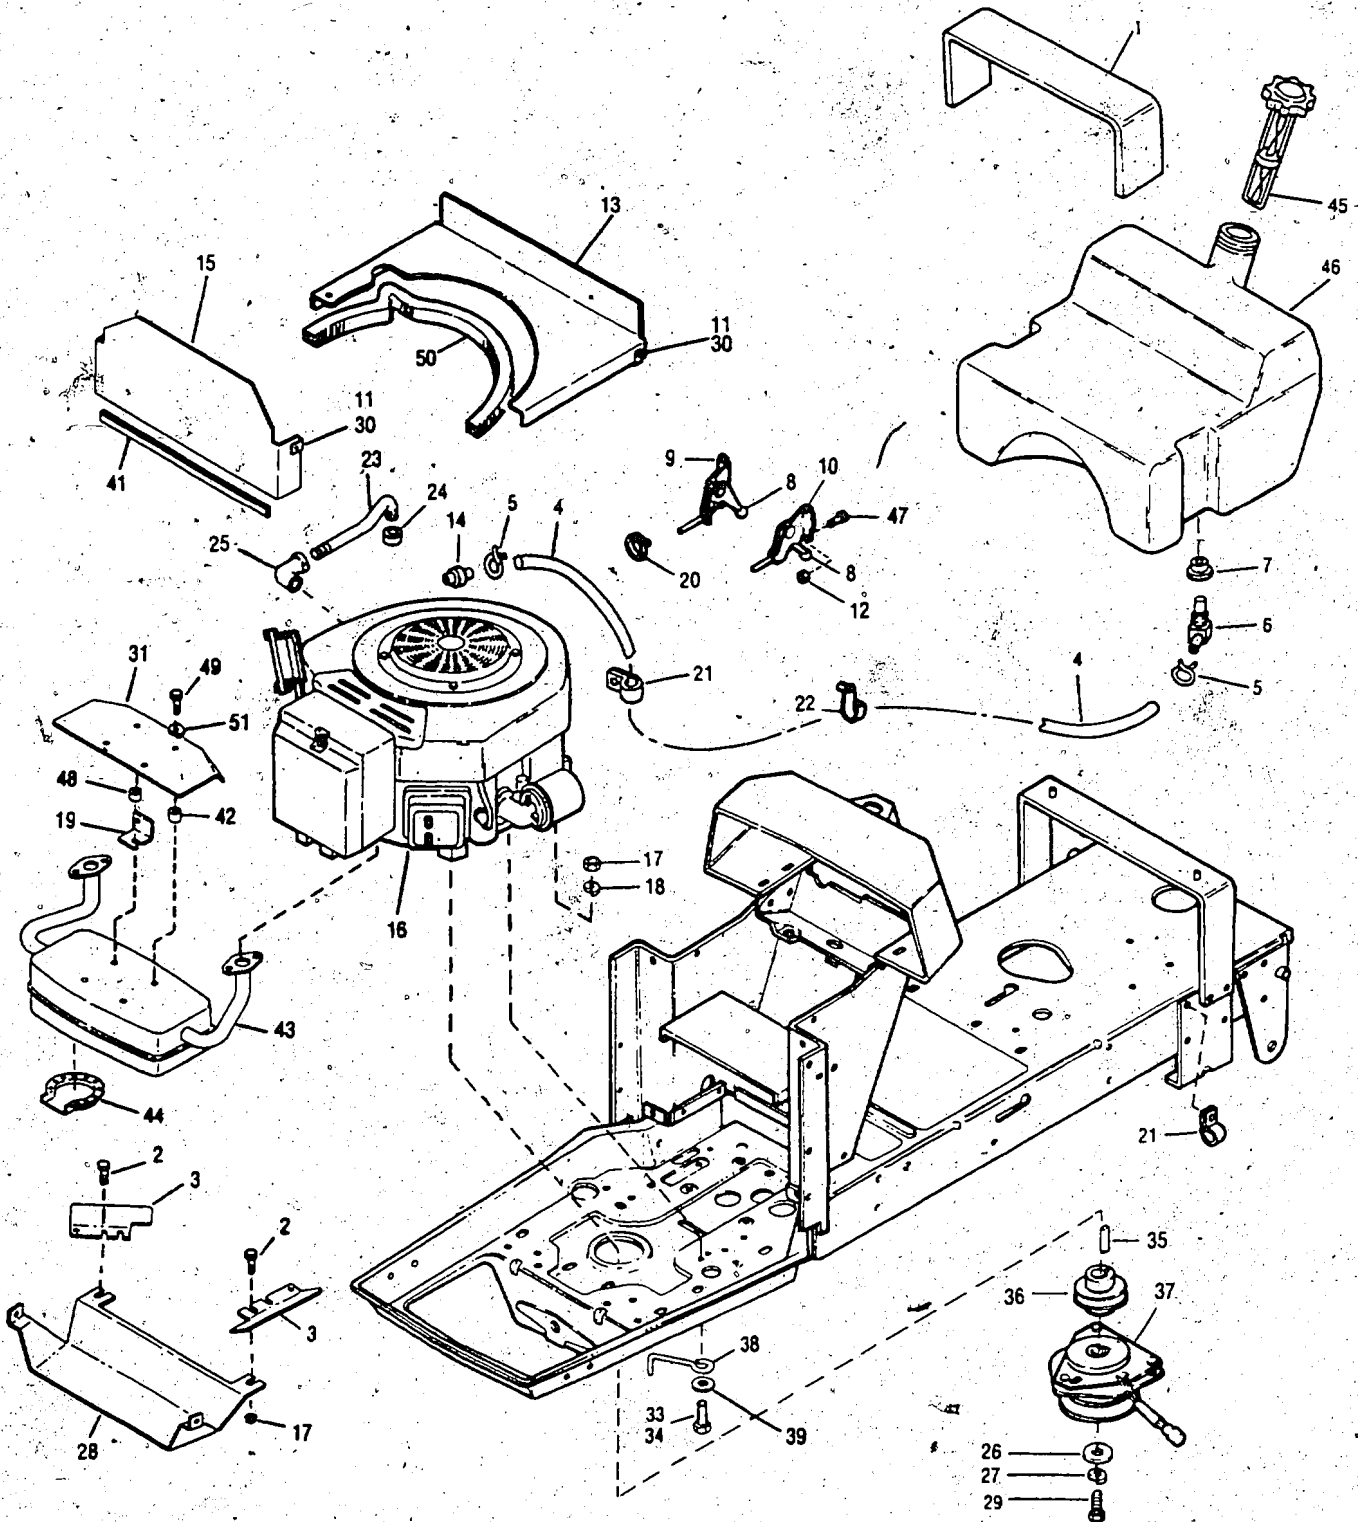

SUBURBAN TRACTOR

ENGINE ASSEMBLY

MODELS 3214H, 3216H & 3214HX

Ref #	Part #	Description	Qty	Ref #	Part #	Description	Qty
1	1744390	Fuel Tank Pad	1	24	1745688	Pipe Cap	1
2	1186329	Fl. Screw, 5/16-18 x 3/4	2	25	1105029	90° Elbow	1
3	1758459001	Heat Shield	2	26	1744455	Special Washer, 7/16	1
4	1762101	Fuel Line	1	27	1100244	Lock Washer, 7/16	1
5	1750687	Hose Clamp	3	28	1758464001	Heat Shield	1
6	1751477	Fuel Shut-Off Valve	1	29	1744454	Hex Screw, 7/16-20 x 3	1
7	1738433	Bushing	1	30	1185986	Speed Nut, #10-24	4
8	1737118	Knob	2	31	1758463001	Heat Shield	1
9	1758801	Throttle Control	1	33	1111606	Screw, 5/16-18 x 2	1
10	1758800	Choke Control	1	34	1100799	Hex Hd. Screw, 5/16-18 x 1-1/2	3
11	1115815	Phil. Hd. Screw, #10-24 x 5/8	4	35	1748146	Sq. Key, 1/4 x 1-1/2	1
12	1185985	Keps Nut #10-24	4	36	1747148	Sheave (A)	1
13	1758426001	Heat Shield	1		1742535	Sheave (B)	1
14	1727491	Fuel Filter	1	37	1755341	Electric Clutch	1
15	1758429001	Heat Shield	1	38	1754787	Clutch Retainer	1
16		Engine, Briggs & Stratton 14 HP Model 294777 (3214)	1	39	1100255	Flat Washer, 5/16	1
		Engine, Briggs & Stratton 16 HP Model 303777 (3216)	1	41	1754204	Trim	1
17	1186230	Hex Nut, 5/16-18	6	42	1758719	Spacer	3
18	1100242	Lock Washer, 5/16	4	43	1757949	Muffler	1
19	1758311001	Bracket	1	44	1758940	Muffler Deflector	1
20	1735531	Wire Tie (A)	4	45	1756044	Fuel Gauge	1
	1735531	Wire Tie (B)	2	46	1756460	Fuel Tank (Incl. Ref. 45)	1
21	1747738	J-Clip	3	47	1750962	Screw, #10-24 x 5/8	2
22	1745366	Cable Hanger	3	48	1714721	Spacer	1
23	1758458	Oil Drain Tube	1	49	1100069	Hex Hd. Screw, 1/4-20 x 1	4
				50	1758768	Sealing Strip	1
				51	1100241	Lock Washer, 1/4	4