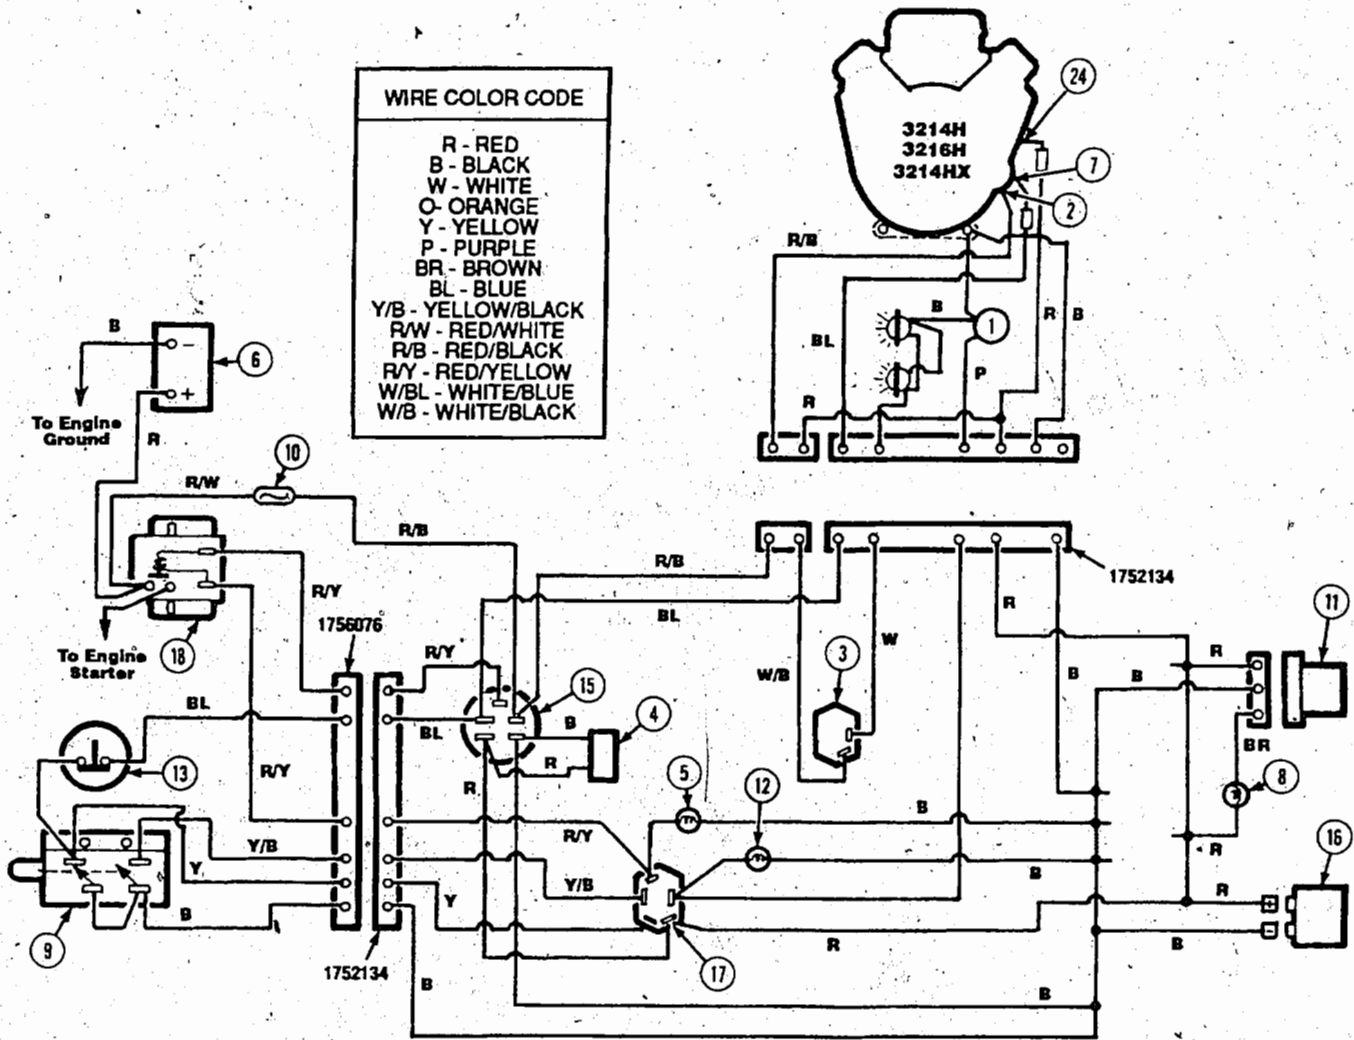

WIRE COLOR CODE	
R	- RED
B	- BLACK
W	- WHITE
O	- ORANGE
Y	- YELLOW
P	- PURPLE
BR	- BROWN
BL	- BLUE
Y/B	- YELLOW/BLACK
R/W	- RED/WHITE
R/B	- RED/BLACK
R/Y	- RED/YELLOW
W/BL	- WHITE/BLUE
W/B	- WHITE/BLACK