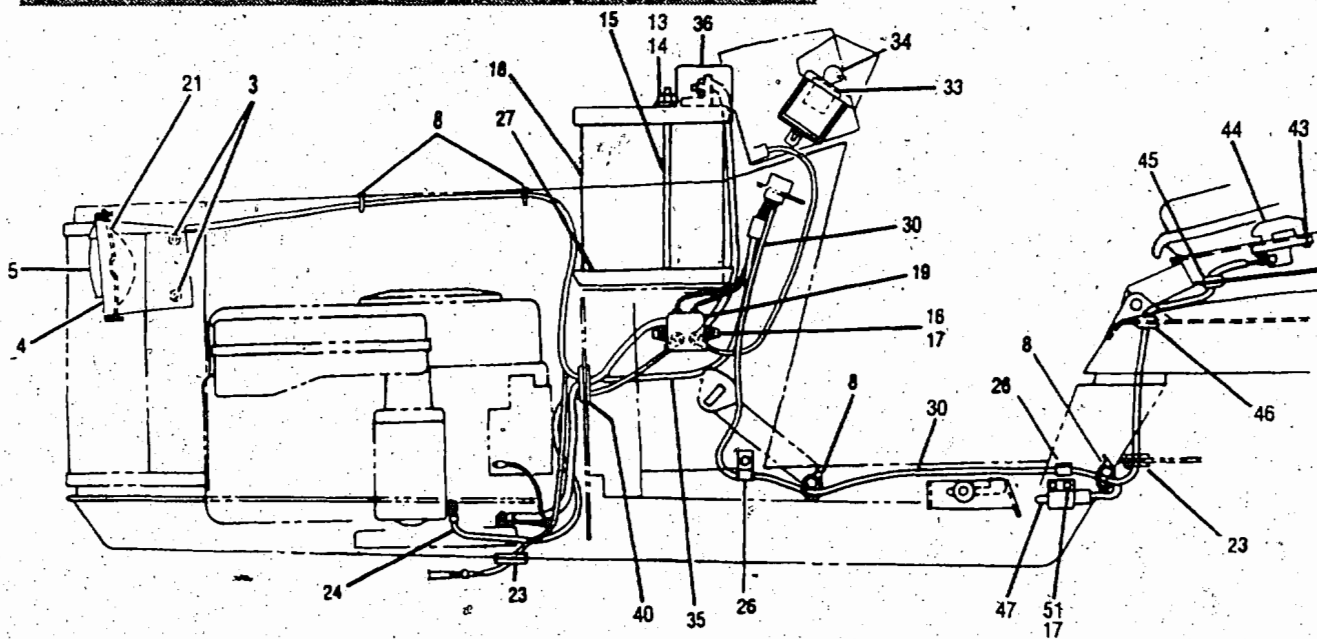

MODELS 3212H AND 3112HX

Ref #	Part #	Description	Qty.
2	1756074	Battery Cable (Pos.)	1
3	• 1186389	Fl. Lock Nut, 1/4-20	4
4	1744021001	Light Support (B) (C)	1
5	1726435	Headlight (B) (C)	2
6	1755738	Diode Ass'y (A)	1
	1755616	Diode Ass'y (B) (C)	1
7	1758070	Screw, #10-24 x 5/8	4
8	1735531	Wire Tie	6
9	1756075	Battery Cable (Neg.)	1
10	1755910	Lense (A)	1
	1756872	Lense (B) (C)	1
13	• 1107381	Flat Washer, 1/4	2
14	1734398	Hex Lock Nut, 1/4-20	2
15	1752586	J-Bolt	2
16	• 1115815	Phil. Hd. Screw, #10-24 x 5/8	2
17	1185985	Nut, #10-24	2
18	1752840	Battery	1
19	1752137	Solenoid	1
20	1750963	Screw, # 6-32 x 1/2	5
21	1744022	Retainer	2
22	• 1186229	Hex Nut, 1/4-20	2
23	1748014	Grommet	1
24	1741506	Starter Cable	1
25	1752134	Console Wiring Harness	1

Ref #	Part #	Description	Qty.
26	1747738	J-Clip	4
27	1753784	Battery Tray (A)	1
	1761006	Battery Tray (B) (C)	1
28	• 1100241	Lock Washer	2
29	• 1111599	Screw, 1/4-20 x 5/8	2
30	1756076	Interlock Harness	1
31	1754608	PTO Switch	1
32	1754856	Light Switch (B)	1
33	1754250	Ignition Switch	1
34	1753986	Ignition Key	1
35	1752421	Engine Harness (A)	1
	1752908	Engine Harness (B)	1
	1763712	Engine Harness (C)	1
36	1755802	Cover	1
37	1751572	Bulb	3
38	1186020	Thd. Cut Screw, #6-32 x 3/8	2
39	1743516	Replacement Fuse, 30A	1
43	1755349	Pan Hd. Screw, 1/4-20 x 1/2	2
44	1752506	Switch	1
45	1755487	Grommet	1
46	1754934	Grommet	1
47	1751328	Interlock Switch	1
51	1758070	Screw, #10-24 x 5/8	2

• Common Hardware—Purchase Locally. Grade 5 or better where applicable

- (A) 3212H—Serial Numbers 0200101 Thru 0299999
  3112H—Serial Numbers 0300101 Thru 0399999
- (B) 3212H—Serial Numbers 0300101 Thru 0399999
  3112H—Serial Numbers 0400101 Thru 0499999
- (C) 3212H—Serial Numbers 0400101 Thru 0499999
  3112HX—Serial Numbers 0500101 thru 0599999