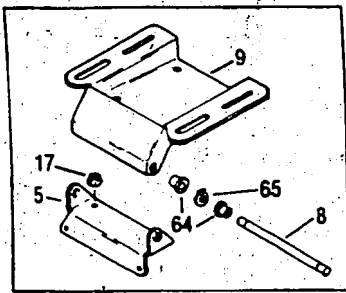

SUBURBAN TRACTOR

BODY WORK AND TRIM ASSEMBLY

MODELS 3214H, 3216H, 3212H, 3112HX & 3214HX

Ref #	Part #	Description	Qty.	Ref #	Part #	Description	Qty.
1	1755949	Seat (A).....	1	39	1742493001	Grille Cap.....	2
	1755950	Seat (B) (C).....	1	40	• 1100069	Hex Hd. Screw, 1/4-20 x 1.....	2
2	1756039	Decal, Side Cover L.H.....	1	41	1755948001	Grille.....	1
	1756040	Decal, Side Cover R.H.....	1	42	1753912	Side Cover Guide.....	4
3	1755790	Plug.....	1	43	1756629	Pop Rivet, 1/8 x 1/4.....	8
5	1756466001	Pivot Bracket (A).....	1	44	1743554021	Side Cover, L.H.....	1
	1753911	Pivot Block (B) (C).....	2		1743553021	Side Cover, R.H.....	1
6	• 1107383	Flat Washer 3/8.....	2	45	1893445	Washer.....	2
7	1734269	Knob.....	2	46	• 1155815	Phil. Hd. Mach. Screw, #10-24 x 5/8	4
8	1755622	Rod (A).....	1	47	1727127	Rubber Latch.....	2
9	1755620001	Seat Support Ass'y (A).....	1	48	1727126	Clip.....	2
	1760963001	Seat Support Ass'y (B) (C).....	1	49	1185985	Keps Nut #10-24.....	2
10	1754125	Shoulder Bolt.....	2	50	1744067	Sealing Strip (3214, 3216).....	1
11	1755848040	Rear Fender (A).....	1	51	1755449	Comp. Spring.....	2
	1761031040	Rear Fender (B) (C).....	1	52	1744051040	Hood Ass'y.....	1
12	1705793	Nylon Washer.....	2	53	1755934	Decal, Service Instructions.....	1
13	1756037	Decal, Hood R.H.....	1	54	1701055	Flat Washer.....	2
14	1756036	Decal, Hood L.H.....	1	55	• 1107381	Flat Washer, 1/4.....	4
15	1754624	Decal, Fender R.H.....	1	56	1750686	Instrument Panel (A).....	1
16	1756176	Decal, Fender L.H.....	1		1753039	Instrument Panel (B) (C).....	1
17	1186391	Fl. Nut 5/16-18.....	13	57	1753413	Decal, Throttle (A).....	1
	1186391	Fl. Nut 5/16-18.....	14		1755932	Decal, Throttle (B) (C) (3214, 3216) ..	1
18	1756043	Logo.....	1		1753931	Decal, Throttle (B) (C) (3112, 3212) ..	1
19	1754126	Retainer.....	2	58	1747144	Cap (3112, 3212, 3214-01, 3214HX)	1
20	1743987040	Running Board Support.....	1	59	1755932	Decal, Ignition (3212).....	1
21	1751805040	Running Board, R.H.....	1	60	1753454	Decal, Choke (A) (3214, 3216).....	1
22	1751803040	Running Board, L.H.....	1		1761578	Decal, Choke (B) (C) (3214, 3216) ..	1
23	1742665	Foot Pad, R.H.....	1		1754854	Decal, Choke (A) (3112, 3212).....	1
24	1755729	Foot Pad, L.H.....	1		1755933	Decal, Choke (B) (C) (3112, 3212) ..	1
25	1186330	Fl. Lock Screw, 5/16-18 x 7/8.....	13	61	1742934	Angle Speed Nut.....	4
	1186330	Fl. Lock Screw, 5/16-18 x 7/8.....	9	62	1758766	Sealing Strip (3214, 3216).....	4
26	1755944	Center Foot Pad.....	1	63	1186393	Fl. Nut, 3/8-16.....	2
27	1755943	Decal, Instruction.....	1	64	1755779	Bearing (A).....	4
28	1706782	Wave Washer.....	2	65	1185257	Retaining Ring (A).....	2
29	1754415	Spacer, Plate.....	2	66	1754519	Decal, Fuel.....	1
30	• 1111599	Hex Hd. Screw 1/4-20 x 5/8.....	4	67	1736098	Carr. Bolt 5/16-18 x 5/8.....	2
31	1747836	Retaining Ring.....	6	68	1186347	Fl. Screw 3/8-16 x 1.....	2
32	1742459021	Hinge Link.....	2	69	1758299	Decal, Model (3216).....	2
33	1758587021	Hinge Strap Ass'y.....	2		1756034	Decal, Model (3214).....	2
34	1752914001	Grille Support Ass'y.....	2		1756033	Decal, Model (3112, 3212).....	2
35	• 1734398	Top Lock Nut 1/4-20.....	8	70	1756038	Decal, Hood.....	1
36	1742458001	Hinge Link.....	2	71	1723384	Washer.....	2
37	1186309	Fl. Lock Screw, 1/4-20 x 5/8.....	12	72	1900333	Decal, Made in USA.....	1
38	1186389	Fl. Lock Nut, 1/4-20.....	12	73	• 1100799	Hex Hd. Screw, 5/16-18 x 1-1/2.....	2