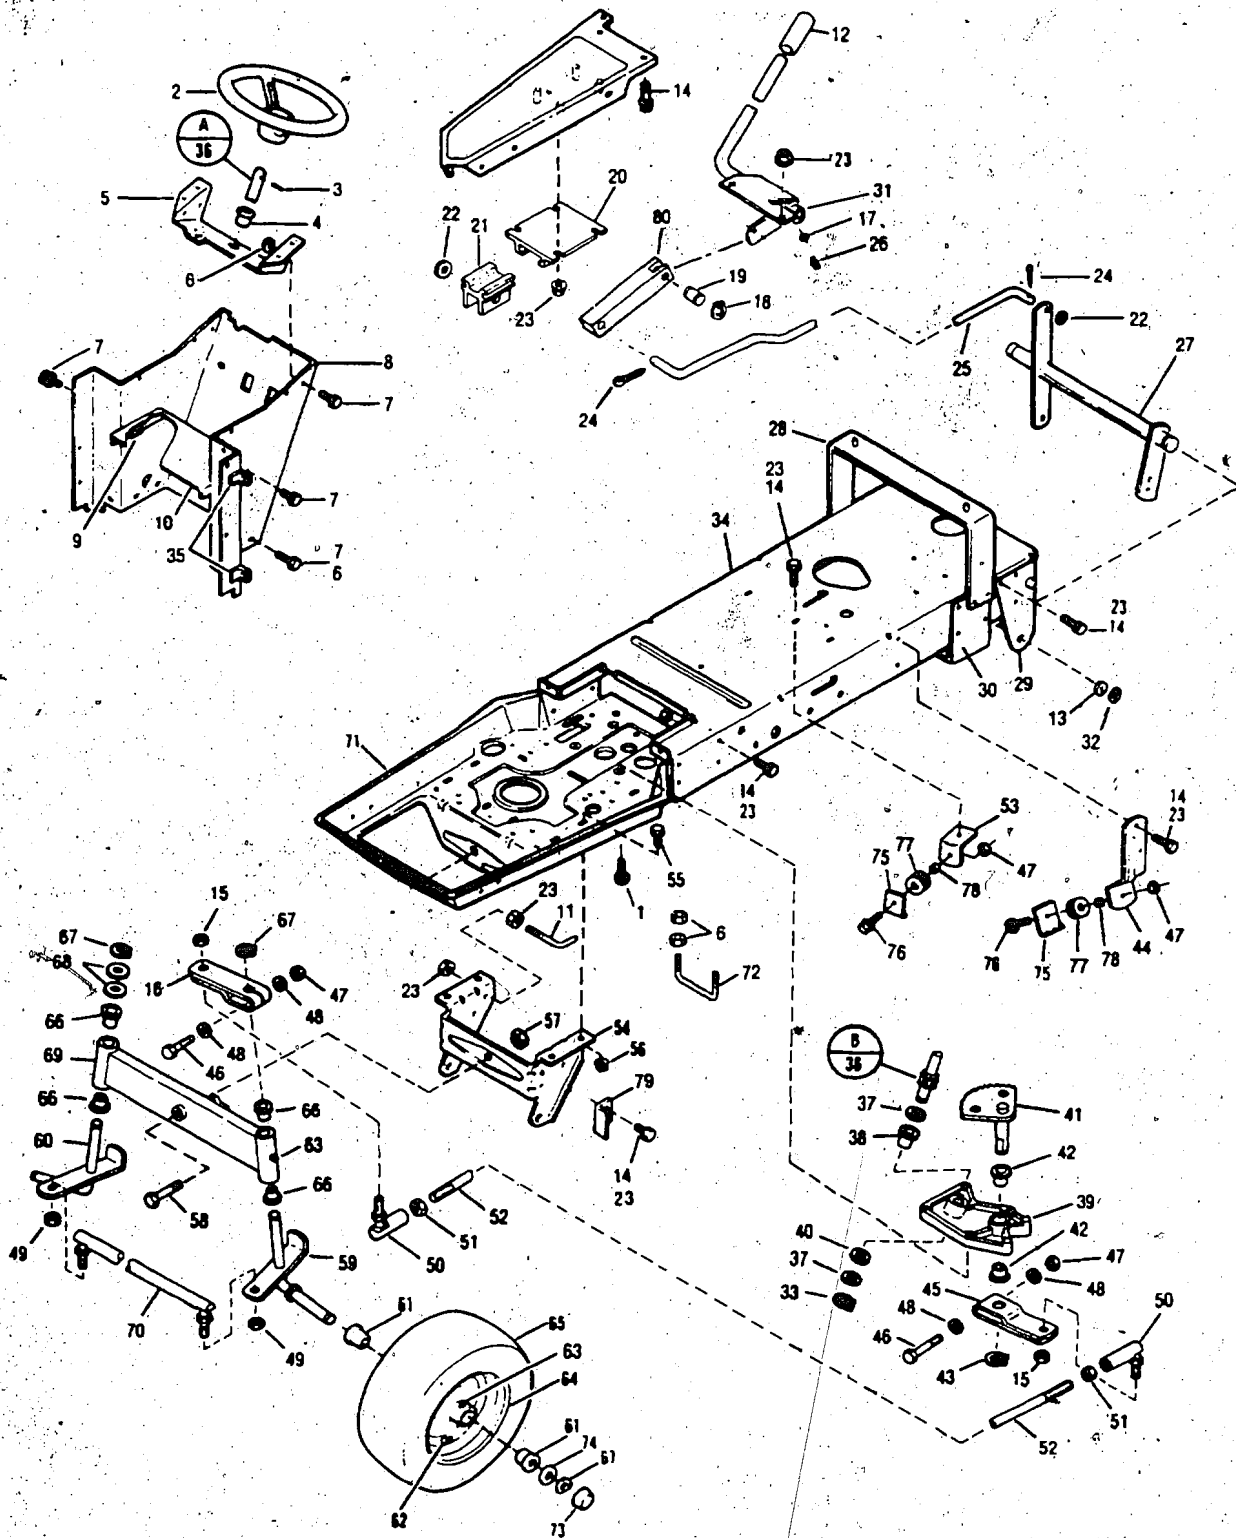

SUBURBAN TRACTOR

FRAME, LIFT AND STEERING ASSEMBLY

MODELS 3214H, 3216H, 3212H, 3112HX & 3214HX

Ref #	Part #	Description	Qty.	Ref #	Part #	Description	Qty.
1	1724491	Thd. Forming Screw, 5/16-18 x 3/4	4	38	1747303	Fl. Bearing	1
2	1747804	Steering Wheel (3214, 3212-03-04)	1	39	1750594	Steering Support Ass'y	1
	1727284	Steering Wheel (3212H-02)	1	40	1715301	Thrust Washer	1
	1753279	Steering Wheel (3216, 3112, 3214HX)	1	41	1750501	Sector Gear Ass'y	1
3	• 1185279	Roll Pin, 1/4 x 2-1/4 (3214, 3212)	1	42	1185386	Fl. Bearing	2
	• 1703822	Drive Pin, 1/4 x 1/2 (3216, 3112)	1	43	1113527	Retaining Ring	1
4	1185632	Flange Bearing	1	44	1747315001	Bracket	1
5	1756608	Steering Shaft Support	1	45	1750581	Spindle Arm Ass'y	1
6	• 1186389	Fl. Nut, 1/4-20	4	46	• 1100049	Hex Hd. Screw, 3/8-16 x 2-1/4	2
7	• 1186309	Fl. Screw, 1/4-20 x 5/8 (A)	13	47	• 1733398	Hex Lock Nut 3/8-16	4
	1186309	Fl. Screw, 1/4-20 x 5/8 (B) (C)	9	48	• 1708755	Flat Washer, 3/8	4
8	1758797021	Instrument Panel Support	1	49	1110150	Lock Nut, 3/8-24	2
	1758724021	Instrument Panel Support (3112, 3212)	1	50	1716180	Ball Joint	2
9	1185456	U-Type Speed Nut, 1/4-20	4	51	1186247	Jam Hex Nut 1/2-20	2
10	1756073001	Battery Support	1	52	1750499	Steering Rod	1
11	1757291	Belt Guide	2	53	1747316001	Bracket	1
12	1703539	Handle Grip	1	54	1750811001	Attachment Bracket	1
13	1185830	Flat Washer	4	55	1186345	Fl. Hex Screw, 3/8-16 x 3/4	4
14	1186329	Fl. Lock Screw, 5/16-18 x 7/8	38	56	1186393	Fl. Hex Nut, 3/18-16	4
15	1750957	Jam Lock Nut, 1/2-20	2	57	1758231	Hex Lock Nut, 5/8-11	1
16	1750495	Steering Arm	1	58	1758232	Hex Hd. Screw, 5/8-11 x 2-1/2	1
17	1805368	Washer	1	59	1750486001	Spindle Ass'y, L.H.	1
18	1185427	Retaining Ring	2	60	1750490001	Spindle Ass'y, R. H.	1
19	1747189	Pin	1	61	1720327	Bushing	4
20	1757661	Stationary Guide	1	62	1718086	Valve Stem	2
21	1757659	Sliding Guide	1	63	1185976	Grease Fitting	4
22	• 1107385	Flat Washer, 1/2	2	64	1750924	Wheel (Incl. Refs. 61 & 63)	2
23	1186391	Fl. Lock Nut, 5/16-18 (A)	42	65	1750354	Tire, 15 x 6.00-6 (A) (B)	2
	1186391	Fl. Lock Nut, 5/16-18 (B) (C)	45		1762254	Tire, 15 x 6.00-6RS (C)	2
24	• 1100350	Cotter Pin, 1/8 x 1	2	66	1742133	Flange Bearing	4
25	1751070	Lift Rod (3112, 3212)	1	67	1185388	Retaining Ring	4
26	1185803	Grease Fitting	1	68	1701447	Washer	A/R
27	1754950001	Lift Shaft Assembly	1	69	1750494001	Front Axle Ass'y	1
28	1754944001	Fender Support Assembly	1	70	1750841001	Tie Rod	1
29	1758842	Rear Panel Ass'y	1	71	1742343001	Front Frame	1
30	1740984001	Axle Support	2	72	1744320	Belt Guide	1
31	1759450001	Lift Lever Ass'y	1	73	1744444	Wheel Cap	2
32	1185388	Retaining Ring	2	74	1185830	Special Washer	A/R
33	1177567	Retaining Ring	2	75	1747320	Cable Guide	1
34	1755847001	Rear Frame	1	76	• 1100043	Hex Screw, 3/8-16 x 1-1/4	2
35	1742934	Angle Bracket Speed Nut	4	77	1756177	Pulley	2
36	1751284	Steering Shaft	1	78	1747322	Spacer	2
	1758726	Steering Shaft (3212-01/02)	1	79	1751715001	Bracket	2
37	1730375	Shim Washer	A/R	80	1754179	Push Link	1

• Common Hardware--Purchase Locally, Grade 5 or better where applicable

(A) 3214H, 3216H, 3214HX--Serial Numbers 0100101 Thru 0199999
3212H--Serial Numbers 0200101 Thru 0299999
3112HX--Serial Numbers 0300101 Thru 0399999

(B) 3214H, 3216H--Serial Numbers 0200101 Thru 0299999
3212H--Serial Numbers 0300101 Thru 0399999
3112HX--Serial Numbers 0400101 Thru 0499999

(C) 3214H--Serial Numbers 0300101 Thru 0399999
3212H--Serial Numbers 0400101 Thru 0499999
3112HX--Serial Numbers 0500101 Thru 0599999