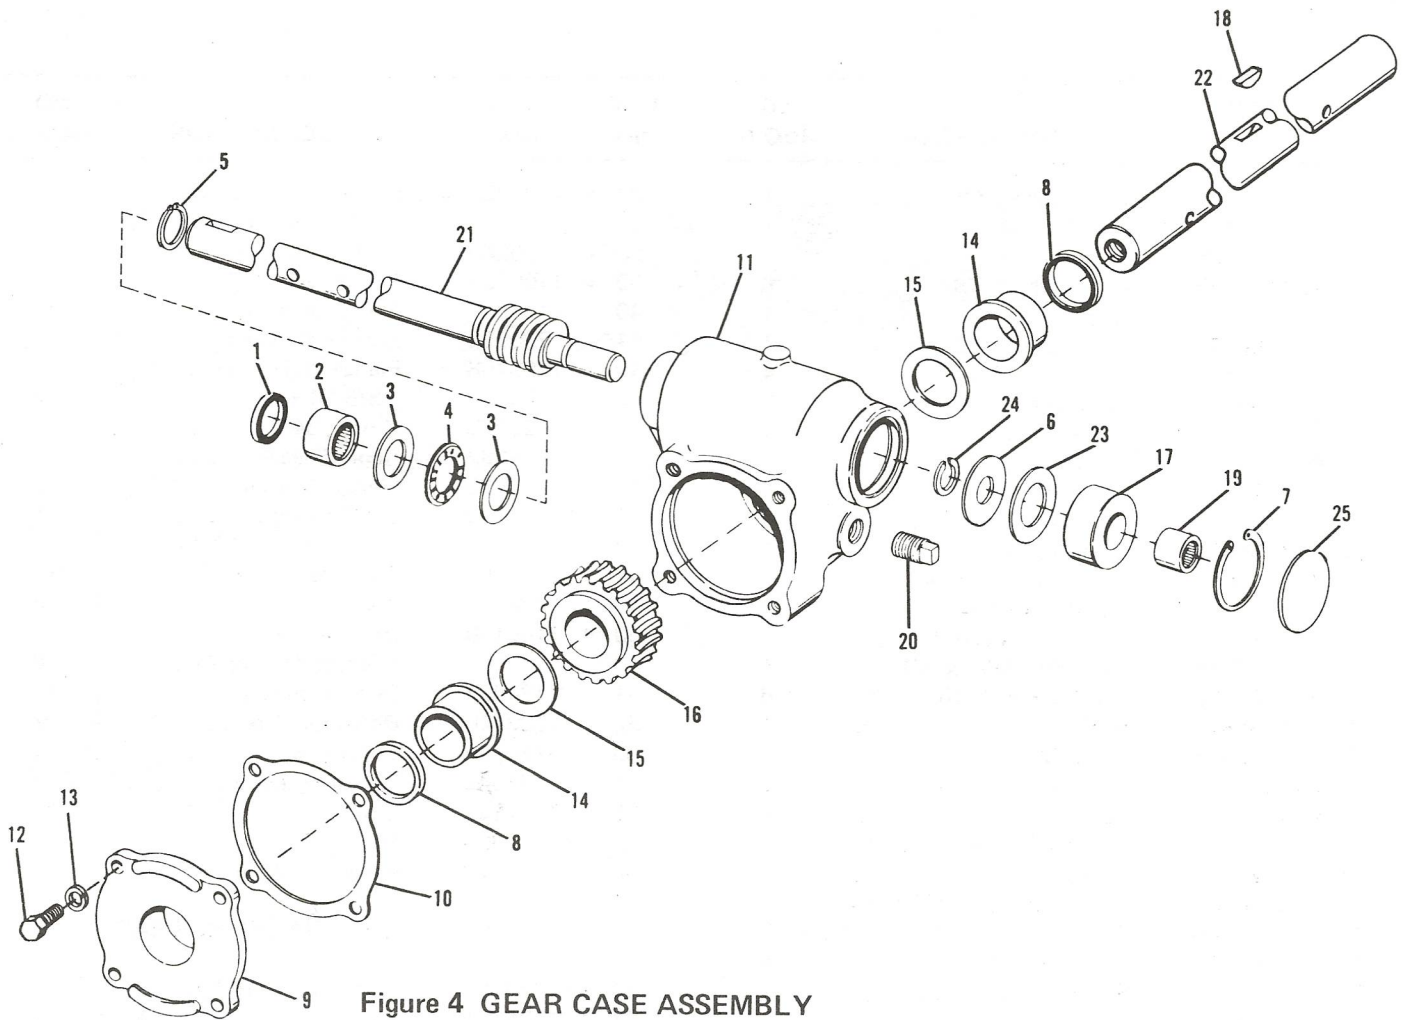

● Common Hardware - purchase locally (Grade 5 where applicable)

BOLENS 24 INCH SNOW THROWER

MODEL 524

Figure 4 GEAR CASE ASSEMBLY

REF. NO.	PART NO.	DESCRIPTION	NO. REQ'D.	REF. NO.	PART NO.	DESCRIPTION	NO. REQ'D.
1	1185224	Oil Seal	1	15	1185815	Thrust Race	2
2	1185374	Needle Bearing	1	16	1720933	Worm Gear, 20T	1
3	1185841	Thrust Race	2	17	1720763	Spacer	1
4	1185431	Thrust Bearing	1	18	1100276	Woodruff Key, 1/4 x 7/8 . .	1
5	1185649	Retaining Ring	1	19	1185568	Needle Bearing	1
6	1185842	Washer	1	20	1105620	Square Head Plug, 1/4-18 NPT	1
7	1118726	Retaining Ring, Internal . .	1	21	1735706	Impeller Shaft.	1
8	1185266	Oil Seal	2	22	1721715	Auger Shaft	1
9	1720910	Gear Case Cover	1	23	1185840	Thrust Race	1
10	1720941	Cover Gasket	1	24	1185843	Retaining Ring, External. . .	1
11	1735894	Gear Case Only	1	25	1112634	Expansion Plug	1
12	● 1111599	Capscrew, 1/4-20 x 5/8. . . .	4	NI	1723456	Gear Lube, EP 90	
13	● 1100241	Lockwasher, 1/4	4				
14	1185728	Flange Bearing	2				