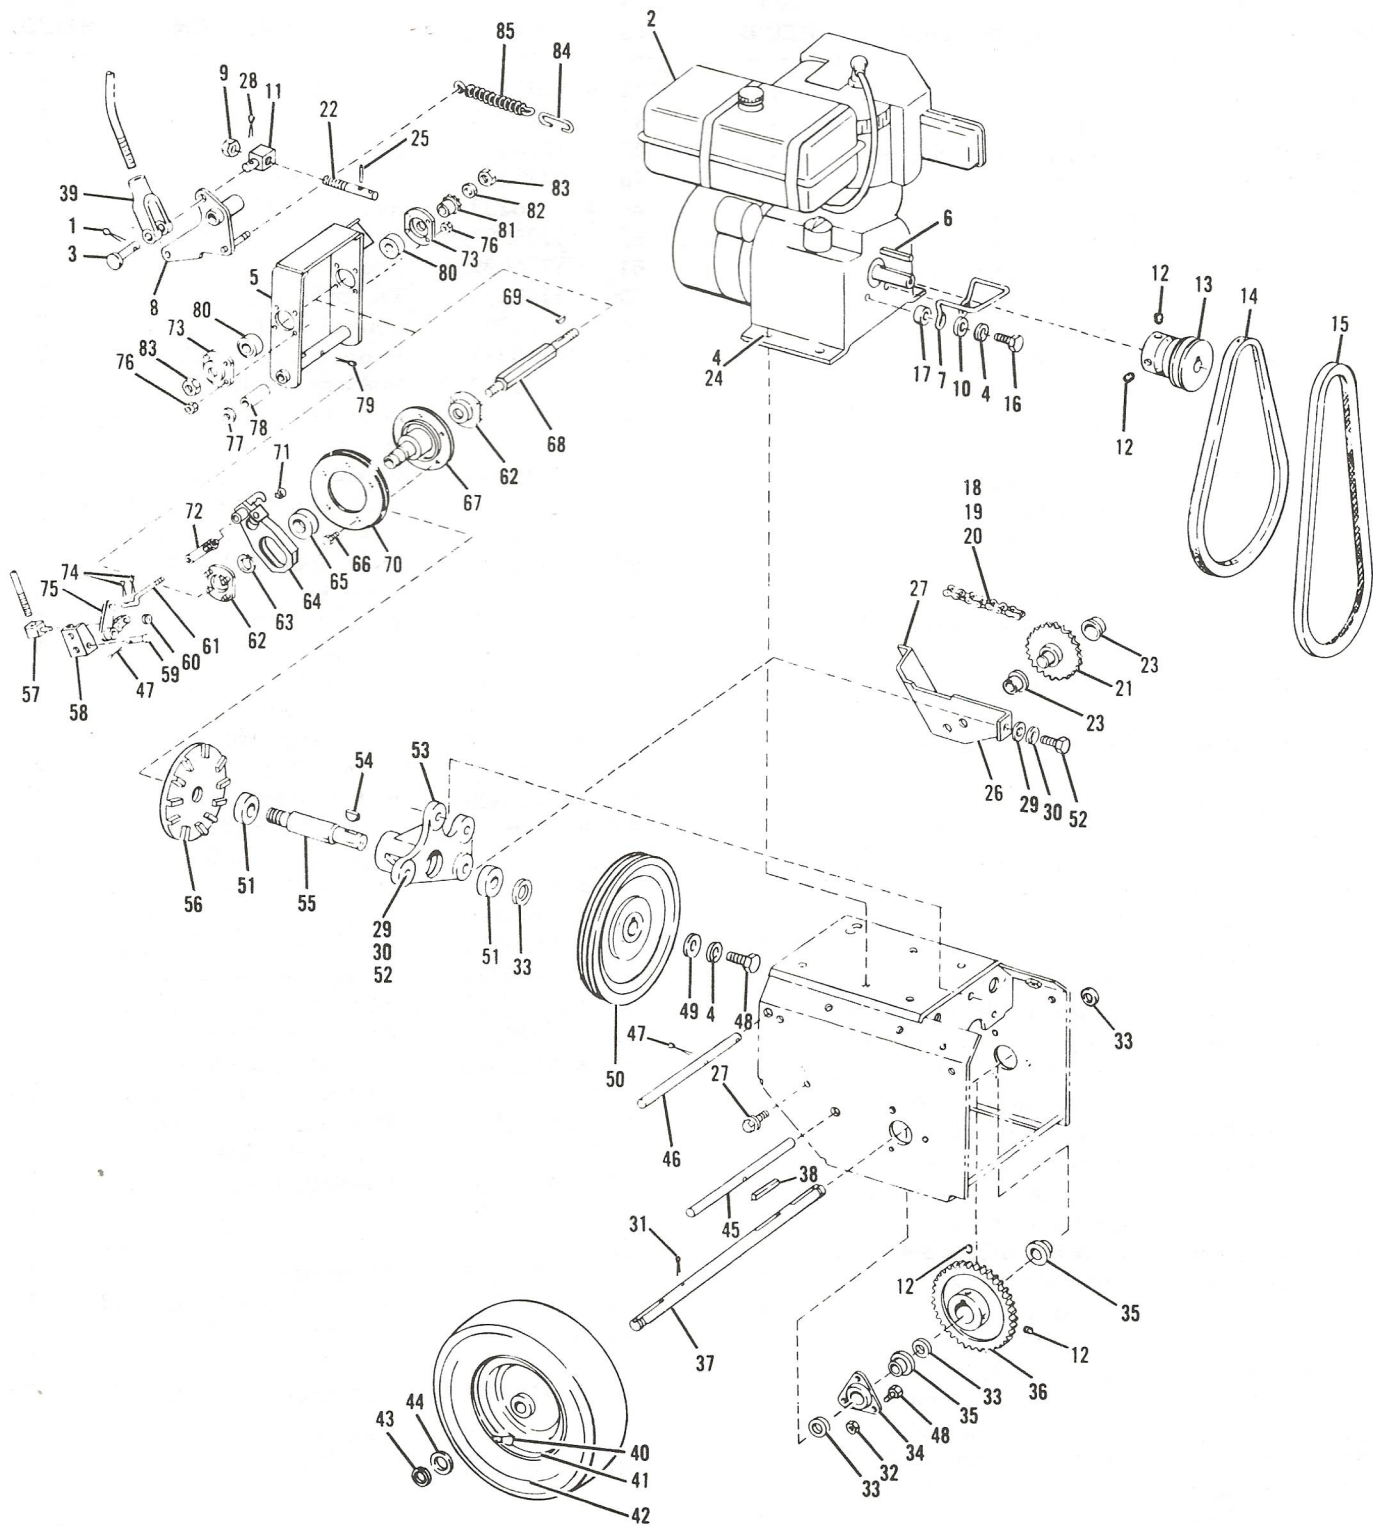

● Common Hardware - purchase locally (Grade 5 where applicable)

(6) Serial Number 0600101 thru 0699999

(7) Serial Number 0700101 and later

BOLENS 24 INCH SNOW THROWER

Figure 2 ENGINE AND DRIVE ASSEMBLY

REF. NO.	PART NO.	DESCRIPTION	NO. REQ'D.
1	● 1187385	Cotter Pin, 1/16 x 1/2	1
2	*	Tecumseh Engine HSSK 50	1
3	1710348	Clevis Pin	1
4	● 1100242	Lockwasher, 5/16	7
5	1735730	Bracket Assy	1
6	1187474	Key, 1/4 Square x 1-1/4	1
7	1735911	Belt Guide	1
8	1727048	Pivot Arm Assy	1
9	● 1186231	Hex Nut, 3/8-16	1
10	● 1107382	Flat Washer, 5/16	2
11	1727053	Pivot Block	1
12	● 1182554	Set Screw, 5/16-18 x 5/16	4
13	1726780	Engine Sheave	1
14	1894272	V-belt	1
15	1725253	V-belt, 34"	1
16	● 1100005	Capscrew, 5/16-24 x 1	2
17	1803327	Spacer	2
18	182087	Offset Link (Half Link)	1
19	1185013	Conn. Link, No. 41 Chain	1
20	1720939	Drive Chain, 1/2 Pitch, ASA No. 41	1
21	1735709	Pinion and Sprocket	1
22	1735732	Adjusting Rod	1
23	1185802	Flange Bearing	2
24	● 1100808	Screw, Hex 5/16-18 x 1-1/4	4
25	1177625	Roll Pin, 1/8 x 3/4	2
26	1735812	Support Bracket	1
27	1186327	Flange Whiz Lock Screw, 5/16-18 x 1/2	4
28	● 1100349	Cotter Pin, 1/8 x 3/4	1
29	● 1107383	Flat Washer, 3/8	4
30	● 1100243	Lockwasher, 3/8	4
31	● 1100351	Cotter Pin, 1/8 x 1-1/4	1
32	1186391	Flange Nut, 5/16-18	3
33	1185830	Special Washer	As Req'd.
34	1735747	Bearing Plate	1
35	1739036	Flange Bearing	2
36	1721763	Gear, 48T	1
37	1736005	Axle Shaft	1
38	1104333	Key, 3/16 Square x 1	1
39	1715927	Clevis	1
40	1718086	Valve Stem	2
41	1725314	Wheel Disc	2
42	1725299	Tire 4.10/3.50 x 6	2