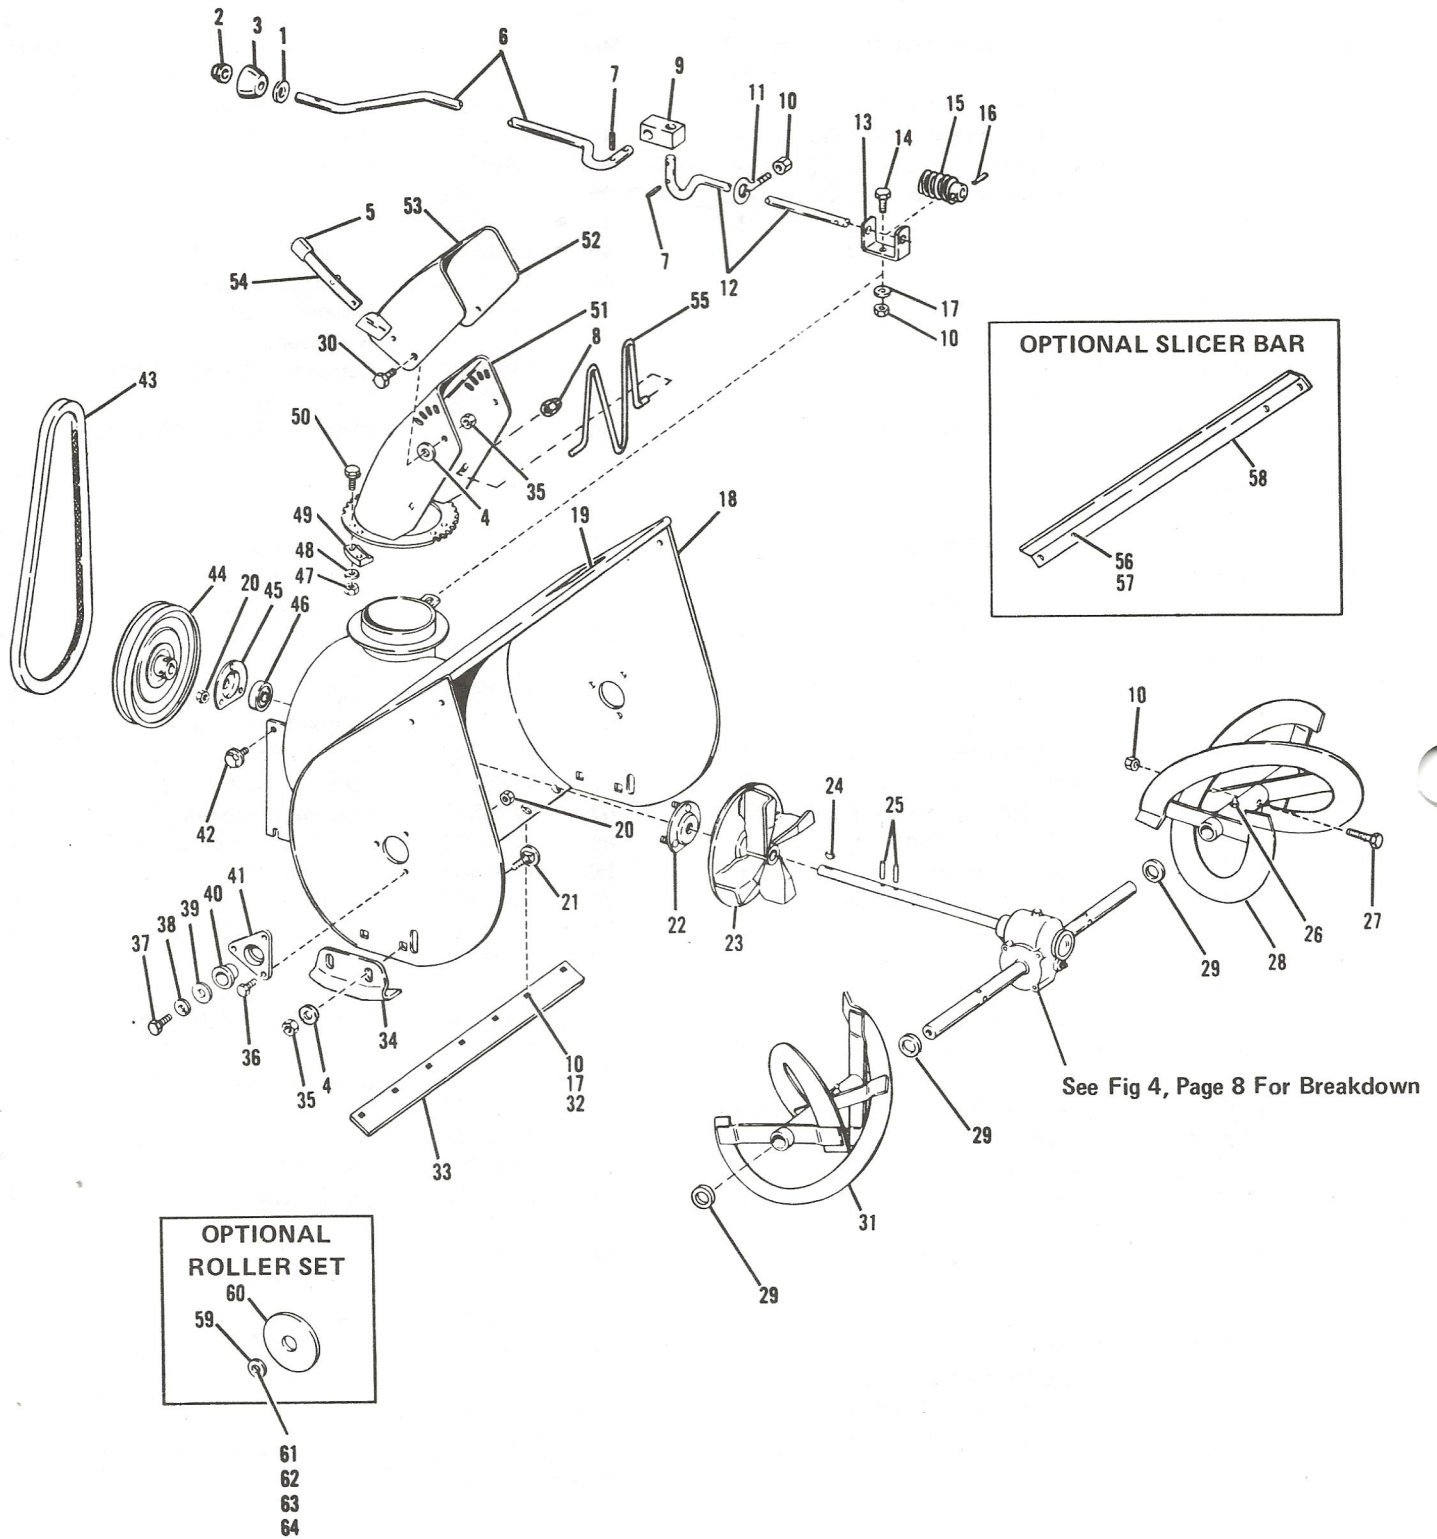

● Common Hardware - purchase locally (Grade 5 where applicable)

*Purchase Parts from your Tecumseh, Lauson-Power Products Outlet

BOLENS 24 INCH SNOW THROWER

Figure 3 BLOWER HOUSING ASSEMBLY

REF. NO.	PART NO.	DESCRIPTION	NO. REQ'D.	REF. NO.	PART NO.	DESCRIPTION	NO. REQ'D.
1	1890945	Flat Washer, 3/8	1	37 ●	1100053	Hex Head Capscrew, 1/2-13 x 3/4	2
2	1710146	Cap, Push On	1	38 ●	1100245	Lockwasher, 1/2	2
3	1735868	Knob	1	39 ●	1100257	Flat Washer, 1/2	2
4 ●	1107383	Flat Washer, 3/8	6	40	1185846	Flange Bushing	2
5	1730214	Grip	1	41	1720922	Bearing Support	2
6	1736691	Chute Control Crank	1	42	1185798	Flange Whiz Lock Screw, 3/8-16 x 1/2	2
7	1177625	Roll Pin, 1/8 x 3/4.	4	43	1725253	V-Belt, 34"	1
8	1186048	Push Nut	2	44	1725282	Auger Sheave	1
9	1714782	Swivel Block.	1	45	1734735	Flange Bearing	1
10 ●	1110107	Lock Nut, 5/16-18.	9	46	1185809	Ball Bearing	1
11	1725199	Eye Bolt	1	47	1185985	Keps Nut, No. 10-24	6
12	1730549	Chute Control Shaft.	1	48 ●	1103959	Flat Washer, No. 10.	As Req'd.
13	1735869	Gear Support	1	49	1724869	Clip	3
14 ●	1100044	Hex Head Capscrew, 5/16-18 x 3/4.	1	50 ●	1185130	Hex Head Sems Machine Screw, No. 10-24	6
15	1724870	Worm, 6 Thread, L.H.	1	51	1724867	Duct Assembly	1
16	1724885	Drive Pin, 3/32 x 3/4	1	52	1723746	Deflector Cap.	1
17 ●	1107382	Flat Washer, 5/16	6	53	1735924	Decal (Caution).	1
18	1735877	Housing.	1	54	1723643	Adjusting Lever.	1
19	1735925	Decal (Warning)	1	55	1722501	Guard, Chute	1
20 ●	1110106	Lock Nut, 1/4-20	9	NI	1723284	Grease Gun	
21 ●	1186126	Carriage Bolt, 3/8-16 x 3/4	4	NI	1723479	Grease, Multi-purpose	
22	1734872	Bearing Flange	1	OPTIONAL SLICER BAR			
23	1720785	Fan.	1	56 ●	1110107	Lock Nut, 5/16-18.	2
24	1104436	Woodruff Key, 3/16 x 3/4.	1	57 ●	1106874	Capscrew, 5/16-18 x 3/4.	2
25	1185348	Roll Pin, 1/4 x 1-1/4	2	58	1715427	Drift Slicer.	1
26	1185803	Grease Fitting.	4	OPTIONAL ROLLER SET			
27	1720867	Shear Bolt	2	59	1708754	Spacer.	2
28	1725116	Auger, Left Hand	1	60	1716972	Roller	2
29	1185816	Special Washer, 1-1/64 Diameter	6	61 ●	1100243	Lockwasher, 3/8	2
30 ●	1103212	Hex Head Capscrew, 3/8-16 x 5/8	2	62 ●	1100256	Flat Washer, 3/8	6
31	1725117	Auger, Right Hand.	1	63 ●	1103840	Hex Nut, 3/8-16	2
32	1712059	Carriage Bolt, 5/16-18 x 1/2.	5	64 ●	1106919	Capscrew, 3/8-16 x 1	2
33	1721716	Scraper Blade	1				
34	1728567	Runner	2				
35 ●	1110108	Lock Nut, 3/8-16	6				
36 ●	1111599	Hex Head Capscrew, 1/4-20 x 5/8	6				