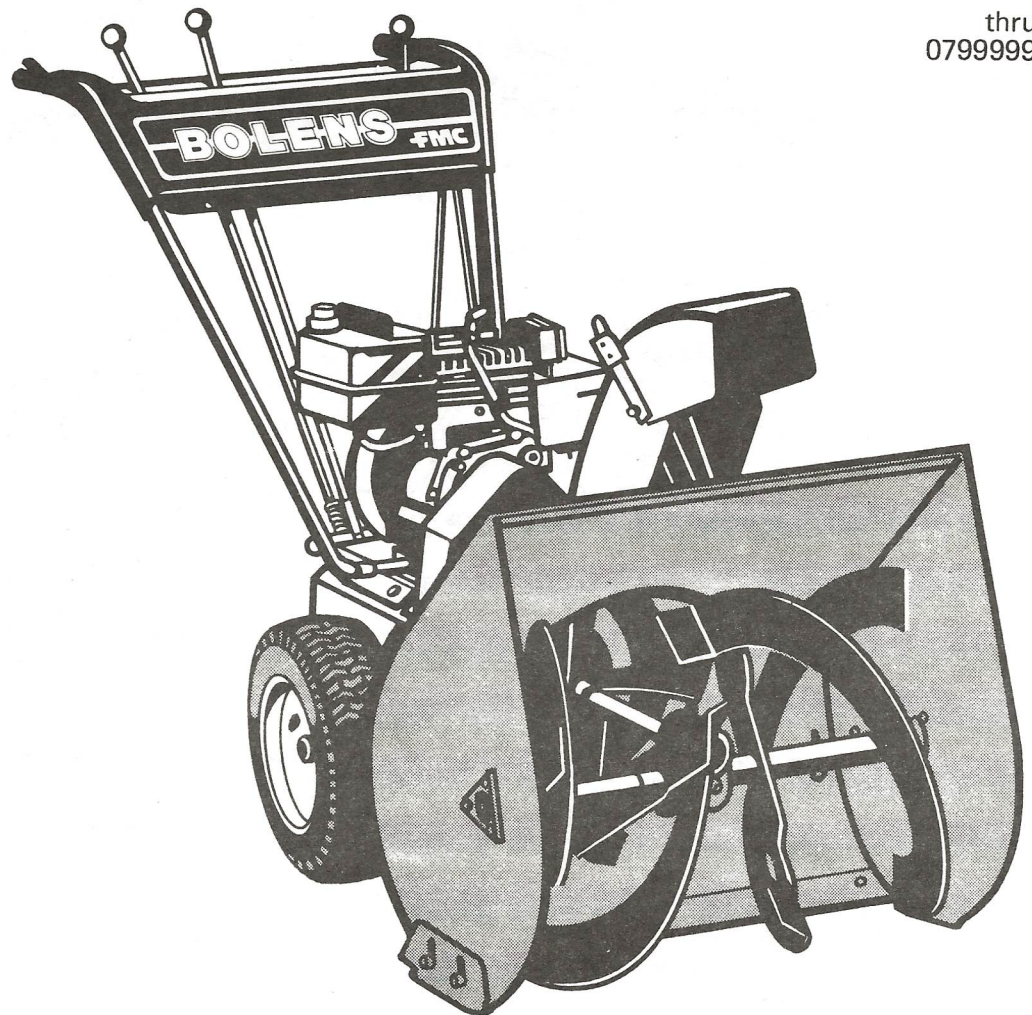

Bolens®

Snow Thrower

Model 524

Serial Number
0600101
thru
0799999

Parts List

FORM P553270-1 (7/79)
Supersedes P553270

BOLENS 24 INCH SNOW THROWER

Figure 1 TRIM, CONTROL AND FRAME ASSEMBLY

● Common Hardware - purchase locally (Grade 5 where applicable)

(6) Serial Number 0600101 thru 0699999

(7) Serial Number 0700101 and later

BOLENS 24 INCH SNOW THROWER

Figure 2 ENGINE AND DRIVE ASSEMBLY

REF. NO.	PART NO.	DESCRIPTION	NO. REQ'D.
1	● 1187385	Cotter Pin, 1/16 x 1/2	1
2	*	Tecumseh Engine HSSK 50	1
3	1710348	Clevis Pin	1
4	● 1100242	Lockwasher, 5/16	7
5	1735730	Bracket Assy	1
6	1187474	Key, 1/4 Square x 1-1/4	1
7	1735911	Belt Guide	1
8	1727048	Pivot Arm Assy	1
9	● 1186231	Hex Nut, 3/8-16	1
10	● 1107382	Flat Washer, 5/16	2
11	1727053	Pivot Block	1
12	● 1182554	Set Screw, 5/16-18 x 5/16	4
13	1726780	Engine Sheave	1
14	1894272	V-belt	1
15	1725253	V-belt, 34"	1
16	● 1100005	Capscrew, 5/16-24 x 1	2
17	1803327	Spacer	2
18	182087	Offset Link (Half Link)	1
19	1185013	Conn. Link, No. 41 Chain	1
20	1720939	Drive Chain, 1/2 Pitch, ASA No. 41	1
21	1735709	Pinion and Sprocket	1
22	1735732	Adjusting Rod	1
23	1185802	Flange Bearing	2
24	● 1100808	Screw, Hex 5/16-18 x 1-1/4	4
25	1177625	Roll Pin, 1/8 x 3/4	2
26	1735812	Support Bracket	1
27	1186327	Flange Whiz Lock Screw, 5/16-18 x 1/2	4
28	● 1100349	Cotter Pin, 1/8 x 3/4	1
29	● 1107383	Flat Washer, 3/8	4
30	● 1100243	Lockwasher, 3/8	4
31	● 1100351	Cotter Pin, 1/8 x 1-1/4	1
32	1186391	Flange Nut, 5/16-18	3
33	1185830	Special Washer	As Req'd.
34	1735747	Bearing Plate	1
35	1739036	Flange Bearing	2
36	1721763	Gear, 48T	1
37	1736005	Axle Shaft	1
38	1104333	Key, 3/16 Square x 1	1
39	1715927	Clevis	1
40	1718086	Valve Stem	2
41	1725314	Wheel Disc	2
42	1725299	Tire 4.10/3.50 x 6	2