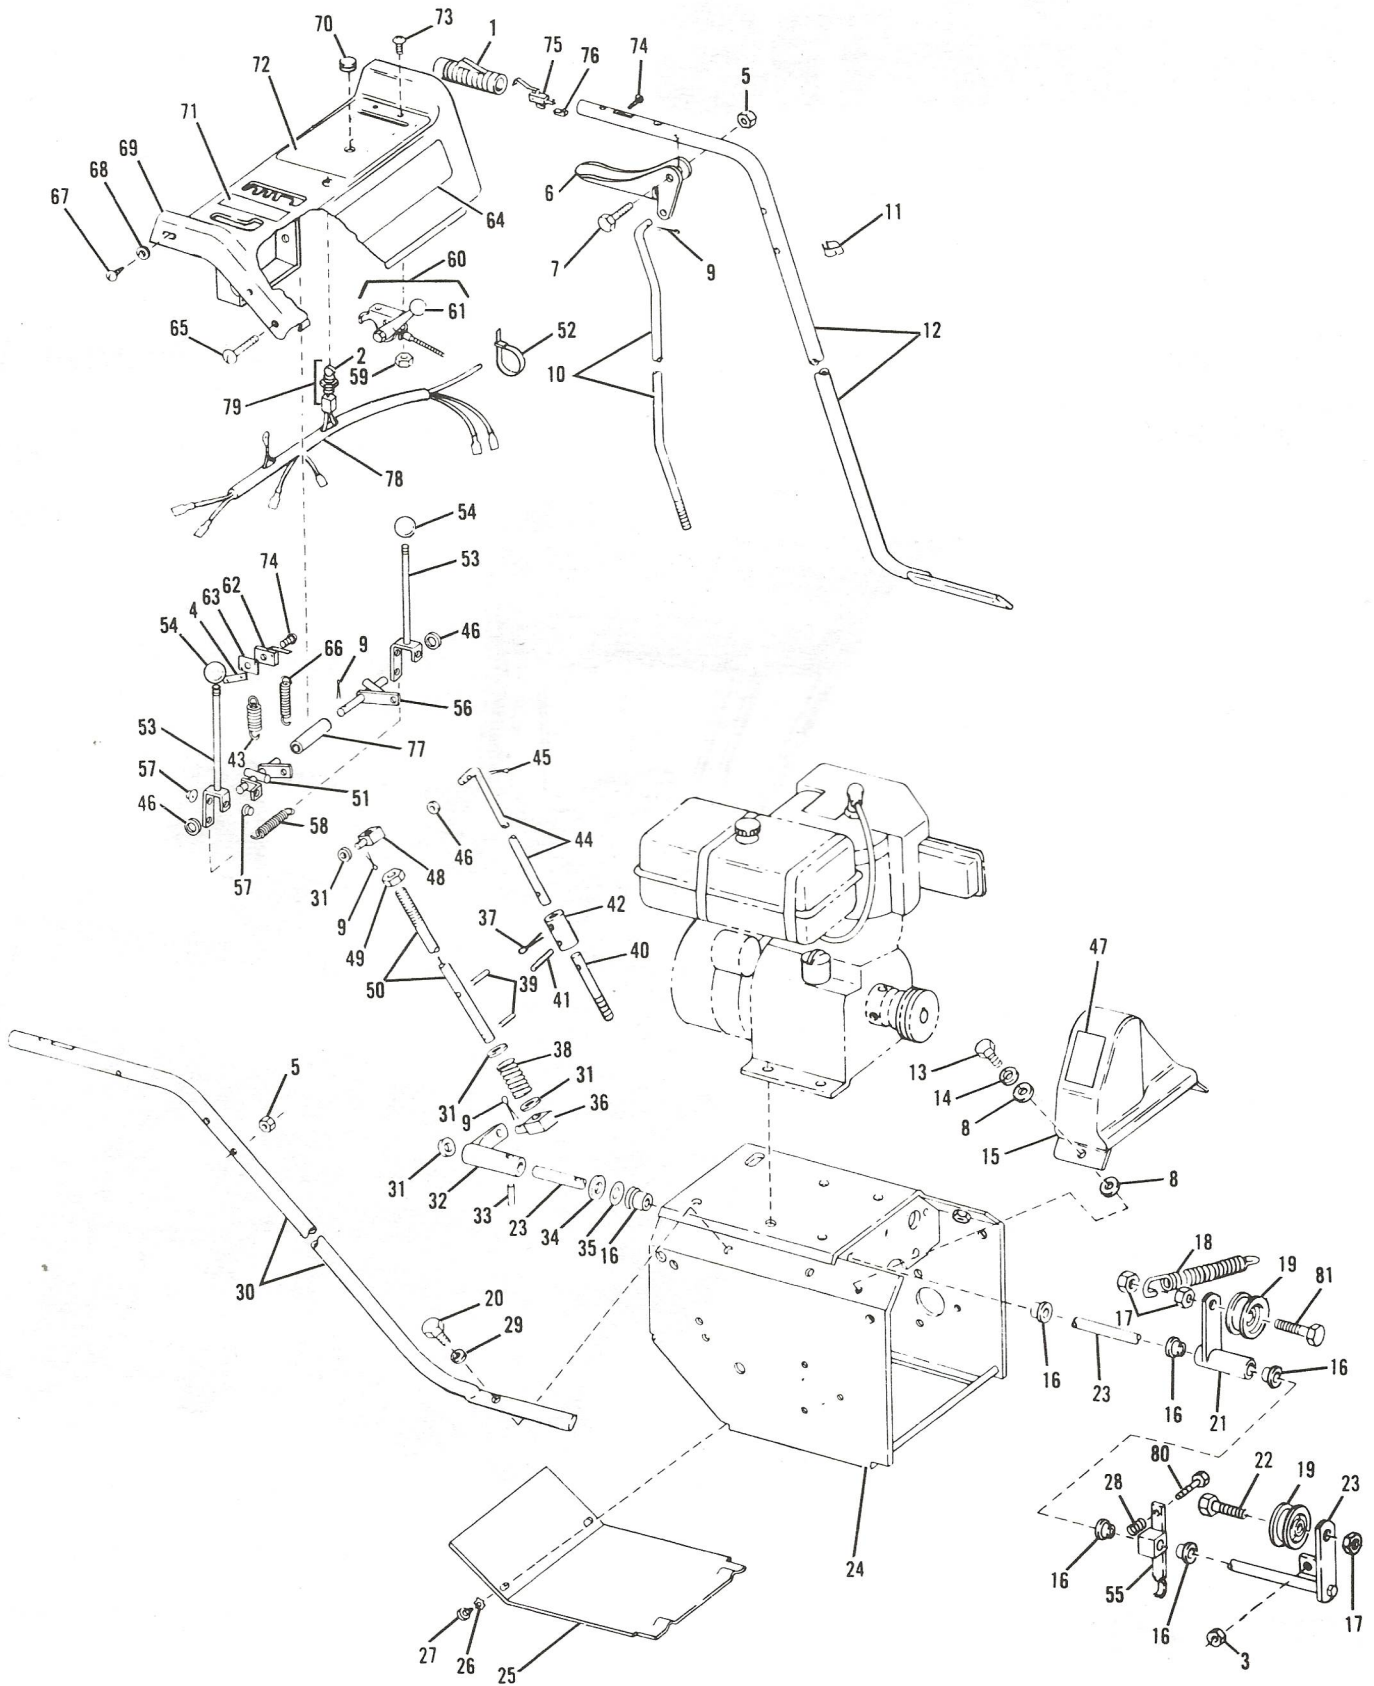

Bolens®

Snow Thrower

Model 524

Serial Number
0600101
thru
0799999

Parts List

FORM P553270-1 (7/79)
Supersedes P553270

BOLENS 24 INCH SNOW THROWER

Figure 1 TRIM, CONTROL AND FRAME ASSEMBLY

● Common Hardware - purchase locally (Grade 5 where applicable)

(6) Serial Number 0600101 thru 0699999

(7) Serial Number 0700101 and later

BOLENS 24 INCH SNOW THROWER

Figure 2 ENGINE AND DRIVE ASSEMBLY

REF. NO.	PART NO.	DESCRIPTION	NO. REQ'D.
1	● 1187385	Cotter Pin, 1/16 x 1/2	1
2	*	Tecumseh Engine HSSK 50	1
3	1710348	Clevis Pin	1
4	● 1100242	Lockwasher, 5/16	7
5	1735730	Bracket Assy	1
6	1187474	Key, 1/4 Square x 1-1/4	1
7	1735911	Belt Guide	1
8	1727048	Pivot Arm Assy	1
9	● 1186231	Hex Nut, 3/8-16	1
10	● 1107382	Flat Washer, 5/16	2
11	1727053	Pivot Block	1
12	● 1182554	Set Screw, 5/16-18 x 5/16	4
13	1726780	Engine Sheave	1
14	1894272	V-belt	1
15	1725253	V-belt, 34"	1
16	● 1100005	Capscrew, 5/16-24 x 1	2
17	1803327	Spacer	2
18	182087	Offset Link (Half Link)	1
19	1185013	Conn. Link, No. 41 Chain	1
20	1720939	Drive Chain, 1/2 Pitch, ASA No. 41	1
21	1735709	Pinion and Sprocket	1
22	1735732	Adjusting Rod	1
23	1185802	Flange Bearing	2
24	● 1100808	Screw, Hex 5/16-18 x 1-1/4	4
25	1177625	Roll Pin, 1/8 x 3/4	2
26	1735812	Support Bracket	1
27	1186327	Flange Whiz Lock Screw, 5/16-18 x 1/2	4
28	● 1100349	Cotter Pin, 1/8 x 3/4	1
29	● 1107383	Flat Washer, 3/8	4
30	● 1100243	Lockwasher, 3/8	4
31	● 1100351	Cotter Pin, 1/8 x 1-1/4	1
32	1186391	Flange Nut, 5/16-18	3
33	1185830	Special Washer	As Req'd.
34	1735747	Bearing Plate	1
35	1739036	Flange Bearing	2
36	1721763	Gear, 48T	1
37	1736005	Axle Shaft	1
38	1104333	Key, 3/16 Square x 1	1
39	1715927	Clevis	1
40	1718086	Valve Stem	2
41	1725314	Wheel Disc	2
42	1725299	Tire 4.10/3.50 x 6	2