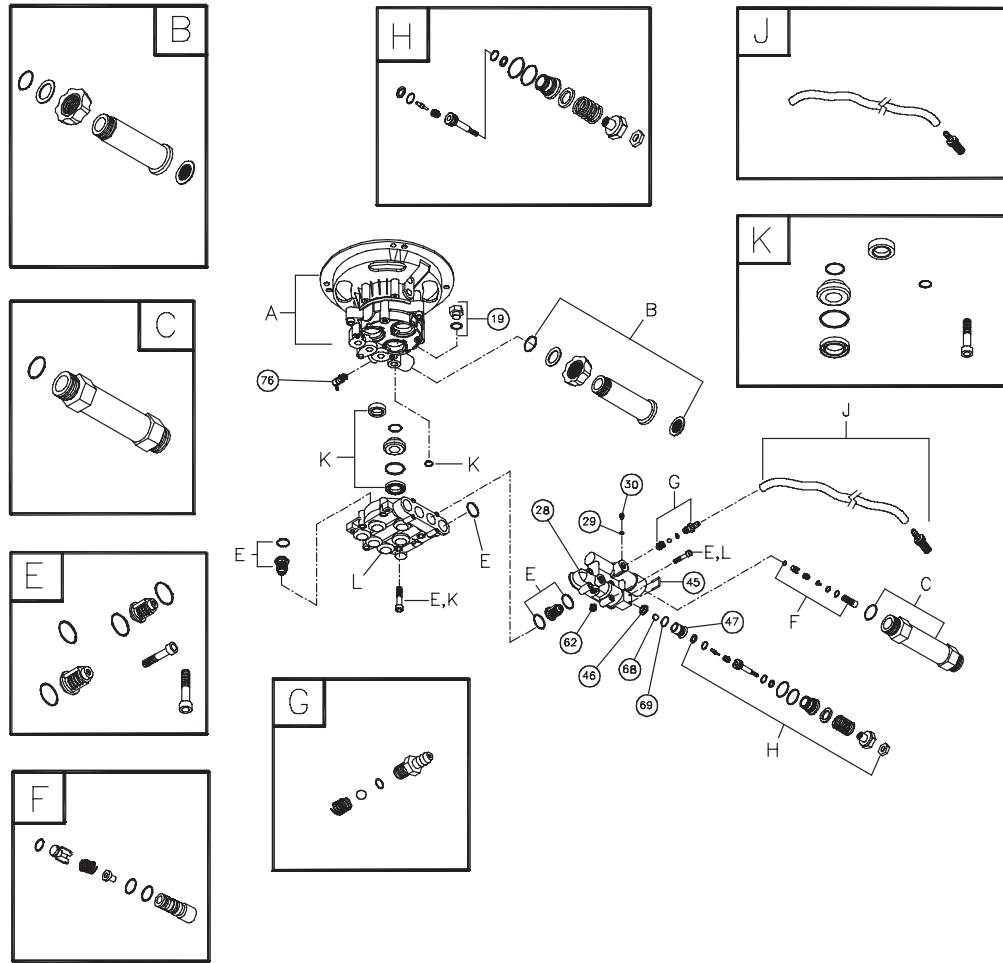

## EXPLODED VIEW AND PARTS LIST — MAIN UNIT

Item	Part #	Description
1	196471GS	ASSY, Base
2	P195428GS	HANDLE
3	197122GS	KIT, Billboard with Clips
4	195964GS	CLIP, Tree
5	196006GS	HOSE
6	192525GS	KIT, Pump Mounting Hardware
7	194264GS	KIT, Hook, Handle
8	195943GS	KIT, Nozzles
9	195851ZZGS	NOZZLE, QC, Black
10	195842AEGS	NOZZLE, Project Pro, Red
11	195842XGS	NOZZLE, Project Pro, Orange
12	195842RGS	NOZZLE, Project Pro, Yellow
13	192050GS	KIT, E-Ring 1/2"
14	194298GS	VALVE, Thermal Relief
15	190779GS	ASSY, Wand
16	195854GS	TURBO
17	193482GS	GUN
18	192309GS	KIT, Hook, Base
	192310GS	KIT, Handle Connector
	192310GS	KIT, Vibration Mount
	196439GS	KIT, Wheel

Item	Part #	Description
17	23139GS	KEY
18	197300GS	ASSY, Pump (see page 3)
900	§	ENGINE

### Items Not Illustrated:

Part #	Description
197183GS	MANUAL, Operator's
MS5573	MANUAL, Engine
194256GS	KIT, Tag/Waring Srv
195454GS	AXLE
BB3061BGS	OIL BOTTLE
87815GS	GOGGLES
275034	LABEL, WARNING
196219GS	DECAL, Engine Shroud

## EXPLODED VIEW AND PARTS LIST — PUMP

Item	Part #	Description
19	190571GS	CAP, Oil
28	190627GS	MANIFOLD
29	190575GS	O-RING, 4 X 2
30	198105GS	SCREW
45	190578GS	PIN
46	190629GS	VALVE, Seat Plate, Plastic
47	190630GS	VALVE, Seat, Plastic
62	190581GS	CAP, 1/8
68	190582GS	BALL, 7mm SS
69	190584GS	O-RING, 9.25 x 1.78
76	194298GS	THERMAL RELIEF
A	NSP	ASSY, CASE, PISTON
B	190632GS	KIT, WATER INLET, ALUM
C	190634GS	KIT, OUTLET, ALUM
D	198106GS	KIT, HEAD