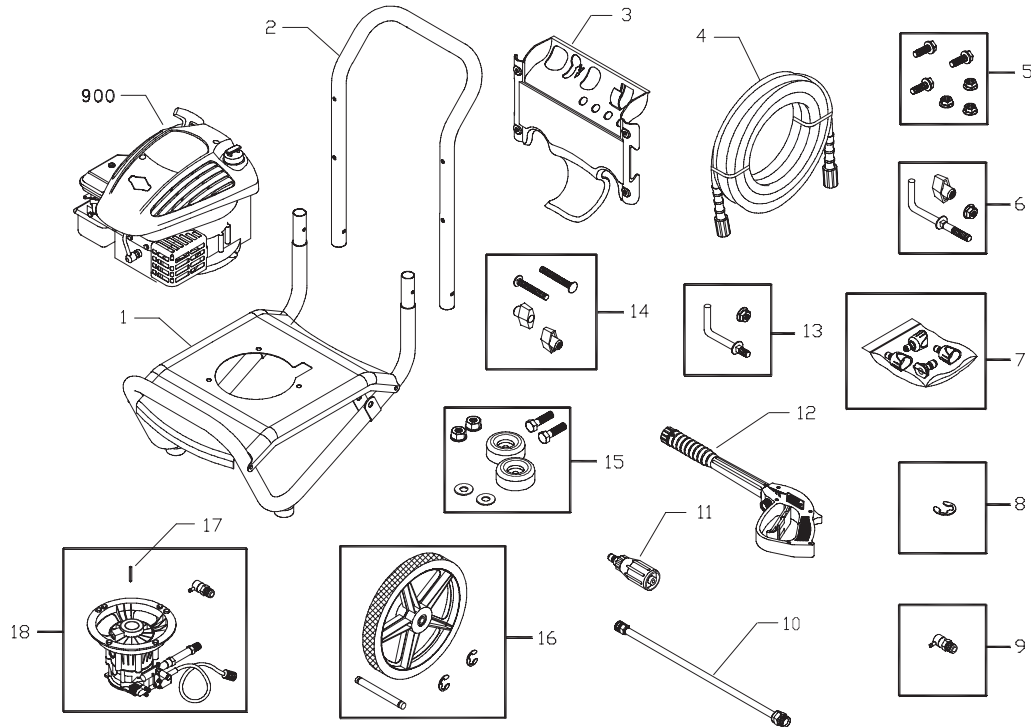

## EXPLODED VIEW AND PARTS LIST — MAIN UNIT

Item	Part #	Description
1	196471GS	ASSY, Base
2	P195428GS	HANDLE
3	197122GS	KIT, Billboard with Clips
4	195964GS	CLIP, Tree
5	196006GS	HOSE
6	192525GS	KIT, Pump Mounting Hardware
7	194264GS	KIT, Hook, Handle
8	195943GS	KIT, Nozzles
9	195851ZZGS	NOZZLE, QC, Black
10	195842AEGS	NOZZLE, Project Pro, Red
11	195842XGS	NOZZLE, Project Pro, Orange
12	195842RGS	NOZZLE, Project Pro, Yellow
13	192050GS	KIT, E-Ring 1/2"
14	194298GS	VALVE, Thermal Relief
15	190779GS	ASSY, Wand
16	195854GS	TURBO
17	193482GS	GUN
18	192309GS	KIT, Hook, Base
	192310GS	KIT, Handle Connector
	192310GS	KIT, Vibration Mount
	196439GS	KIT, Wheel

Item	Part #	Description
17	23139GS	KEY
18	197300GS	ASSY, Pump (see page 3)
900	§	ENGINE

### Items Not Illustrated:

Part #	Description
197183GS	MANUAL, Operator's
MS5573	MANUAL, Engine
194256GS	KIT, Tag/Waring Srv
195454GS	AXLE
BB3061BGS	OIL BOTTLE
87815GS	GOGGLES
275034	LABEL, WARNING
196219GS	DECAL, Engine Shroud

## EXPLODED VIEW AND PARTS LIST — PUMP

Item	Part #	Description
19	190571GS	CAP, Oil
28	190627GS	MANIFOLD
29	190575GS	O-RING, 4 X 2
30	198105GS	SCREW
45	190578GS	PIN
46	190629GS	VALVE, Seat Plate, Plastic
47	190630GS	VALVE, Seat, Plastic
62	190581GS	CAP, 1/8
68	190582GS	BALL, 7mm SS
69	190584GS	O-RING, 9.25 x 1.78
76	194298GS	THERMAL RELIEF
A	NSP	ASSY, CASE, PISTON
B	190632GS	KIT, WATER INLET, ALUM
C	190634GS	KIT, OUTLET, ALUM
D	198106GS	KIT, HEAD