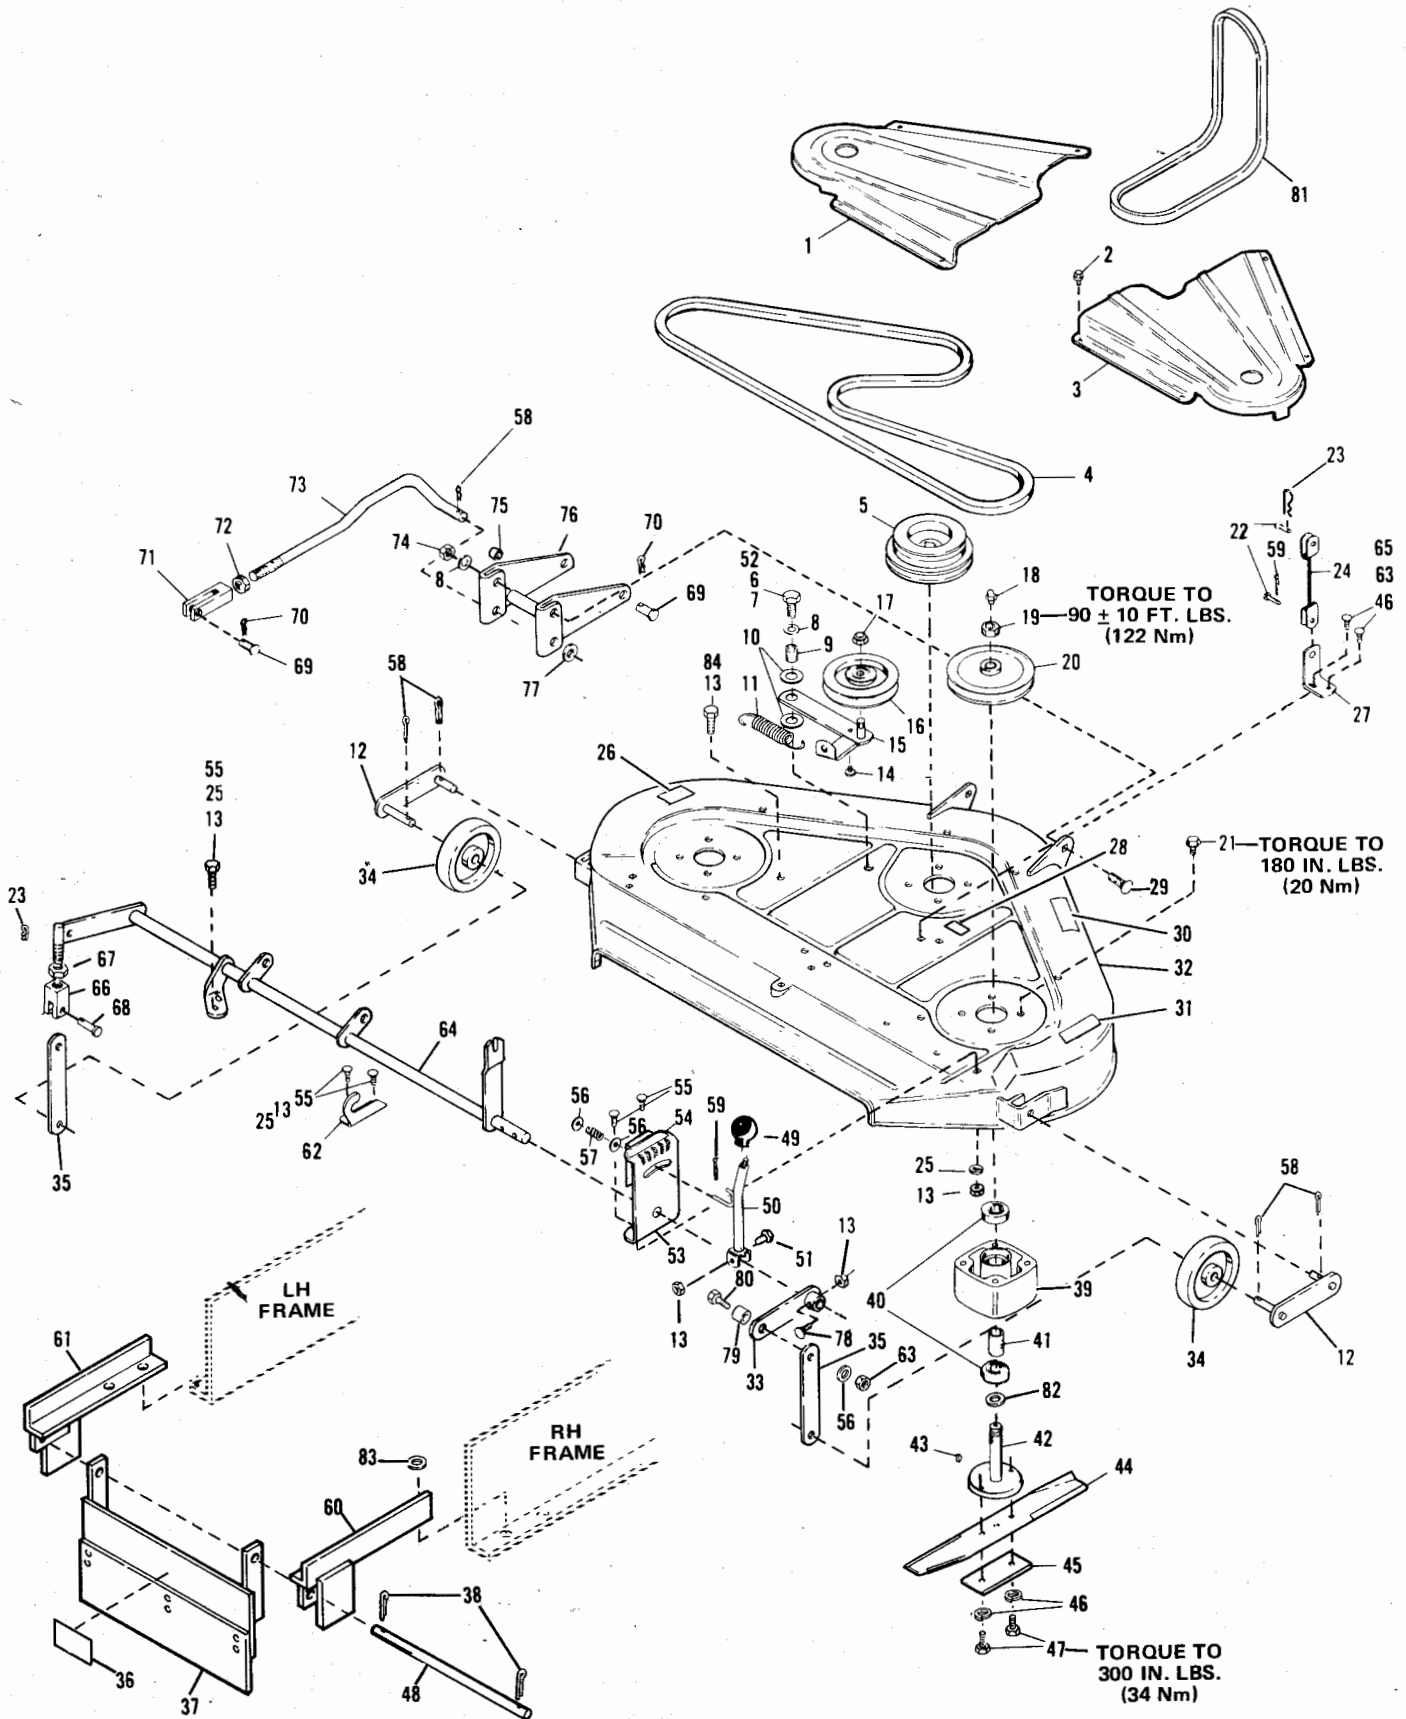

BOLENS 42 INCH MOWER ATTACHMENT

REF. NO.	PART NO.	DESCRIPTION	NO. REQ'D.	REF. NO.	PART NO.	DESCRIPTION	NO. REQ'D.
1	1728122	Belt Cover, L.H.	1	43	1104436	Woodruff Key, 3/16 x 3/4. . .	3
2	1724492	Flange Lock Screw, 1/4-20 x 1/2	8	44	1736560	Cutter Blade.	3
3	1728123	Belt Cover, R.H.	1	45	1724051	Plate	3
4	1728133	V-Belt (100.7")	1	46	● 1100243	Washer, Lock 3/8	8
5	1728108	Drive Sheave.	1	47	● 1100009	Cap Screw, 3/8-24 x 1	6
6	1734514	Lock Nut, 1/2-13	1	48	1735872	Rod	1
7	● 1100064	Cap Screw, 1/2-13 x 1-1/2. .	1	49	1724231	Knob	1
8	● 1107385	Flat Washer, 1/2	3	50	1731777	Adjustment Rod Assy.	1
9	1728030	Sleeve Bearing.	1	51	● 1100779	Screw, Hex Hd, 5/16-18 x 1-3/4	1
10	1724929	Thrust Washer.	2	52	● 1100245	Lock Washer, 1/2	1
11	1724822	Extension Spring.	1	53	1734551	Lift Quadrant	1
12	1735073	Gage Wheel Support Assy. . .	2	54	1731800	Decal (Cutting Ht. Adj.) . . .	1
13	1732499	Flange Nut, 5/16-18.	11	55	● 1186098	Carriage Bolt, 5/16-18 x 3/4.	8
14	1724924	Wear Button.	1	56	● 1100255	Flat Washer, 3/8	3
15	1728020	Idler Arm Assembly.	1	57	1728075	Compression Spring.	1
16	1724925	Idler Pulley	1	58	● 1100350	Cotter Pin, 1/8 x 1 Lg.	6
17	● 1186247	Hex Nut Jam, 1/2-20	1	59	● 1100346	Cotter Pin, 3/32 x 3/4	2
18	1185976	Grease Fitting.	3	60	1738074	R.H. Stop Assy.	1
19	● 1185093	Hex Nut, 3/4-16	3	61	1738073	L.H. Stop Assy.	1
20	1727555	Blade Sheave	2	62	1728646	Rod Support	1
21	1724491	Screw, Flange Lock, 5/16 x 18 x 3/4	12	63	1733398	Lock Nut, 3/8 x 16	3
22	1112587	Clevis Pin, 3/8.	2	64	1735575	Shaft Assembly.	1
23	1703011	Spring Cotter	2	65	● 1186128	Carriage Bolt, 3/8-16 x 1. . .	2
24	1728672	Lift Cable	1	66	1731772	Rod End	1
25	● 1100242	Lock Washer, 5/16.	9	67	● 1186249	Jam Nut, 5/8-18	1
26	1737066	Decal (2)(3)	1	68	1890227	Clevis Pin.	1
	1742798	Decal Warning (4)	1	69	1719324	Clevis Pin.	4
27	1728007	Lift Bracket	1	70	1723478	Hitch Pin.	4
28	1728982	Decal (Belt Drive)	1	71	1714573	Rod End	2
29	1186184	Carriage Bolt, 1/2-13 x 1-3/4	2	72	1186235	Hex Nut, 5/8-11	2
30	1736573	Decal (Caution-Maintenance (2)(3)	1	73	1728084	Tie Rod.	2
	1742799	Decal (Maintenance) (4) . . .	1	74	1185496	Self Lock Jam Nut, 1/2-13 . .	2
31	1729037	Decal (Cut Line) (2)	1	75	1728121	Sleeve Bearing.	2
32	1735941	Base Assembly	1	76	1731795	Drag Link Assy.	1
33	1735080	Lift Link Assy	1	77	● 1107386	Flat Washer, 5/8	2
34	1735583	Gage Wheel	2	78	● 1100799	Hex Screw 5/16-18 x 1-1/2. .	1
35	1735078	Bar	2	79	1724017	Spacer.	1
36	1737067	Caution Decal.	1	80	● 1100043	Hex Screw 3/8-16 x 1-1/4. .	1
37	1736945	Guard Assy	1	81	1726701	V-Belt (XL Models) 77" (2)(3)(4)	1
38	● 1100362	Cotter Pin, 3/32 x 1/2	2		1741576	V-Belt (XT Models) 81.38 (4)	1
39	1724029	Spindle Housing	3	82	1740627	Special Flat Washer (3)	3
40	1185828	Ball Bearing	6	83	● 1107383	Flat Washer 3/8.	4
41	1724033	Spacer.	3	84	● 1100808	Hex Screw 5/16-18 x 1-1/4. .	1
42	1724942	Shaft Assembly (2)	3	NI	1736796	Spray Paint, Dark Green	
	1739890	Shaft Assembly (3)	3				

(2) Serial Numbers 0200101 thru 0299999
(3) Serial Numbers 0300101 thru 0399999
(4) Serial Numbers 0400101 thru 0499999