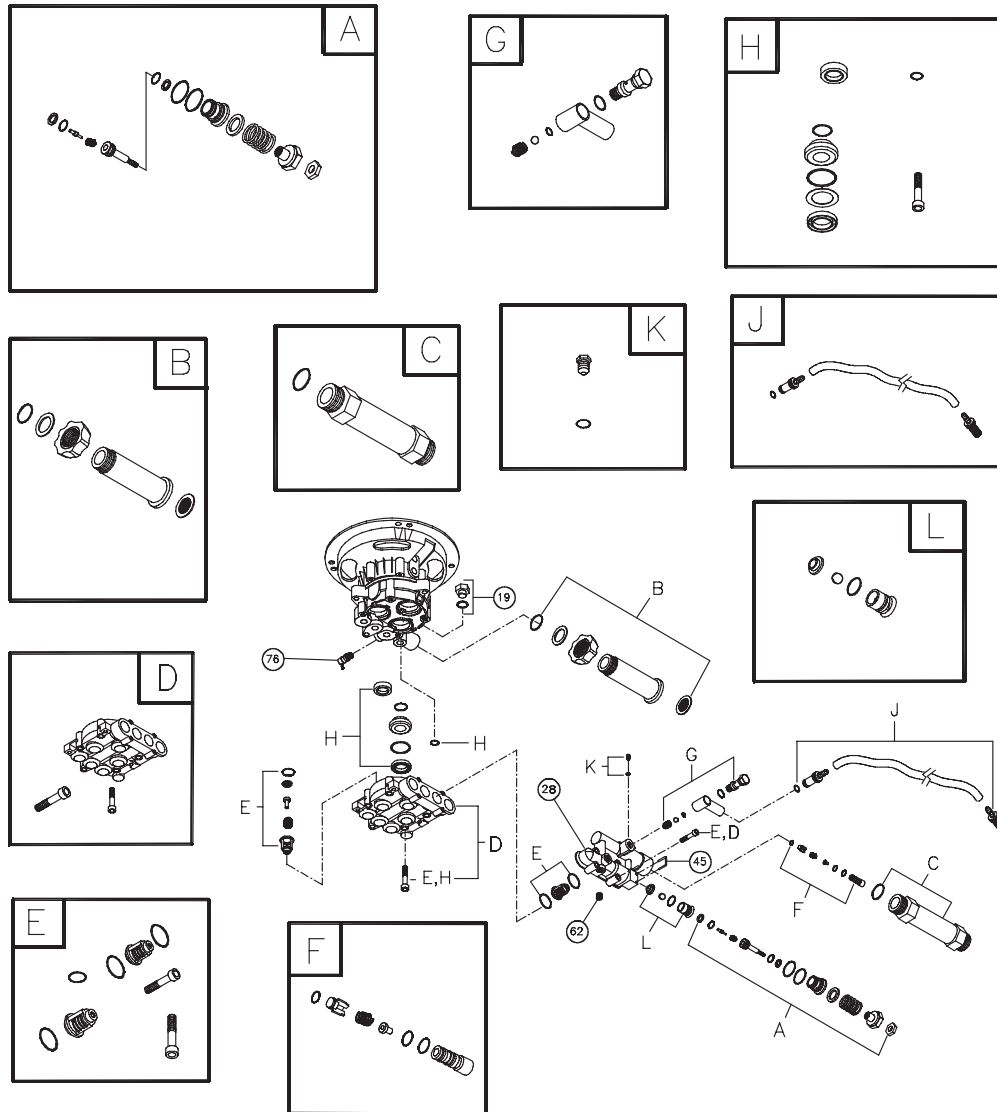

Exploded Views and Parts List

EXPLODED VIEW AND PARTS LIST — MAIN UNIT

Item	Part #	Description	Item	Part #	Description
1	I92422GS	BASE	10	I88792HGS	WAND, Adjustable Nozzle
2	PI91874GS	HANDLE	11	21760GS	ORIFICE
3	I94613GS	ASSY, Billboard	12	BI862BGS	GUN
4	I90249GS	HOSE	13	B2203GS	KIT, Handle Connector
5	I92645GS	KIT, Pump Mounting Hardware	14	I92310GS	KIT, Vibration Mount
6	I94264GS	KIT, Hook, Handle	15	I94255GS	KIT, Wheel
7	I92309GS	KIT, Hook, Base	16	23139GS	KEY
8	I94298GS	VALVE, Thermal Relief	17	I94258GS	ASSY, Pump (see page 3)
9	I92050GS	KIT, E-Ring	900	NSP	ENGINE

Items Not Illustrated:

Part #	Description
I94620GS	MANUAL, Owner's
MS6847	MANUAL, Engine
I94256GS	KIT, Tag, Warning
BB3061BGS	OIL, Engine

Exploded Views and Parts List

EXPLODED VIEW AND PARTS LIST — PUMP

Item	Part #	Description	
	19	190571GS	CAP, Oil, 5.5 - 6.5 NM
	28	190627GS	MANIFOLD
	45	190578GS	PIN
	62	190581GS	CAP, 1/8
	76	194298GS	RELIEF, Thermal
	77	190586GS	OIL BOTTLE (not shown)
	A	190594GS	KIT, UNLOADER STEM
	B	190632GS	KIT, WATER INLET, ALUM
	C	190634GS	KIT, OUTLET, ALUM
	D	193808GS	KIT, HEAD BRASS

Item	Part #	Description	
	E	193806GS	KIT, CHECK VALVES
	F	190592GS	KIT, INLET CHECK
	G	190593GS	KIT, CHEMICAL INJECTION
	H	193807GS	KIT, SEAL SET
	J	189971GS	KIT, CHEMICAL HOSE
	K	193971GS	KIT, PIPE FITTING
	L	193972GS	KIT, UNLOADER SEAT