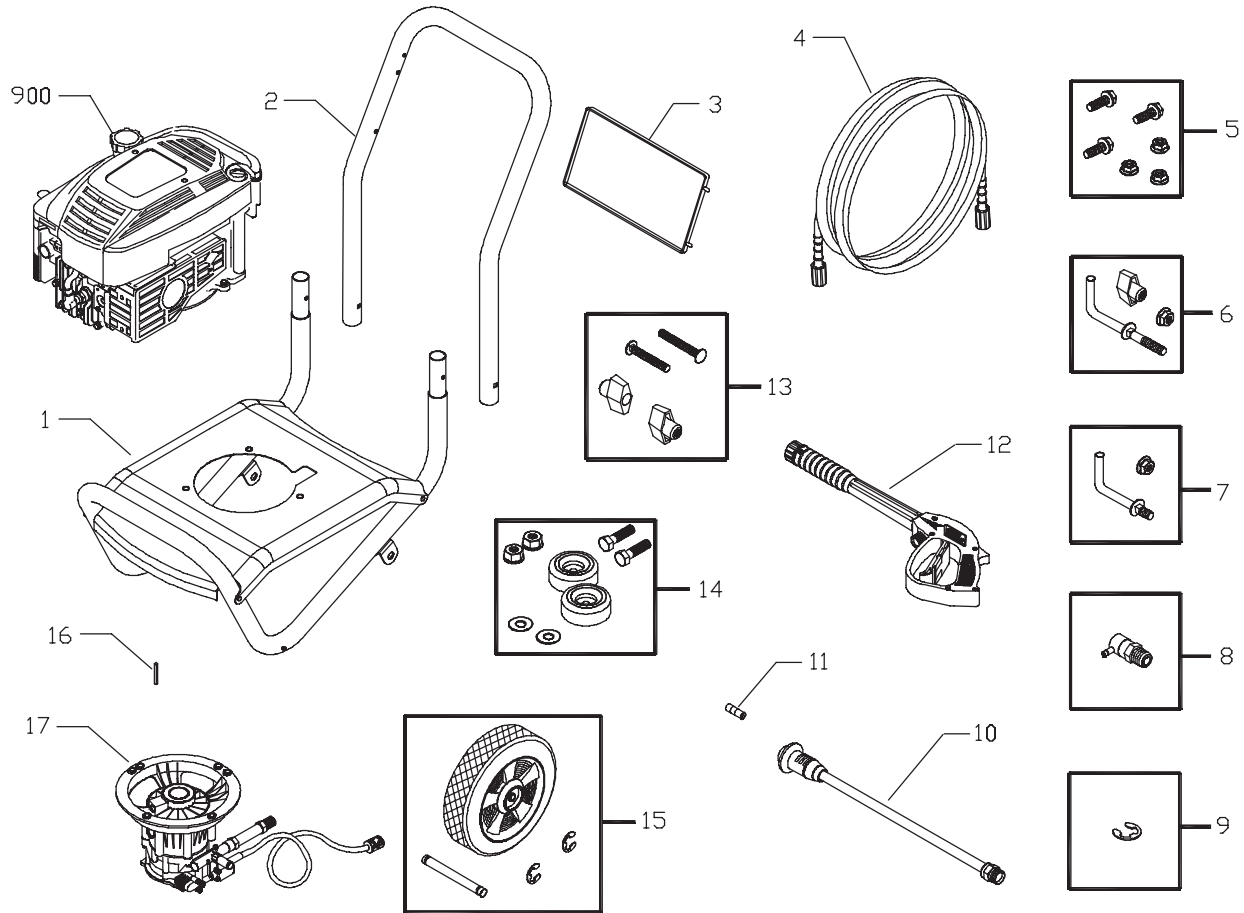

Exploded Views and Parts List

EXPLODED VIEW AND PARTS LIST — MAIN UNIT

Item	Part #	Description	Item	Part #	Description
1	I92422GS	BASE	10	I88792HGS	WAND, Adjustable Nozzle
2	PI91874GS	HANDLE	11	21760GS	ORIFICE
3	I94613GS	ASSY, Billboard	12	BI862BGS	GUN
4	I90249GS	HOSE	13	B2203GS	KIT, Handle Connector
5	I92645GS	KIT, Pump Mounting Hardware	14	I92310GS	KIT, Vibration Mount
6	I94264GS	KIT, Hook, Handle	15	I94255GS	KIT, Wheel
7	I92309GS	KIT, Hook, Base	16	23139GS	KEY
8	I94298GS	VALVE, Thermal Relief	17	I94258GS	ASSY, Pump (see page 3)
9	I92050GS	KIT, E-Ring	900	NSP	ENGINE

Items Not Illustrated:

Part #	Description
I94620GS	MANUAL, Owner's
MS6847	MANUAL, Engine
I94256GS	KIT, Tag, Warning
BB3061BGS	OIL, Engine

Exploded Views and Parts List

EXPLODED VIEW AND PARTS LIST — PUMP

Item	Part #	Description	
	19	190571GS	CAP, Oil, 5.5 - 6.5 NM
	28	190627GS	MANIFOLD
	45	190578GS	PIN
	62	190581GS	CAP, 1/8
	76	194298GS	RELIEF, Thermal
	77	190586GS	OIL BOTTLE (not shown)
	A	190594GS	KIT, UNLOADER STEM
	B	190632GS	KIT, WATER INLET, ALUM
	C	190634GS	KIT, OUTLET, ALUM
	D	193808GS	KIT, HEAD BRASS

Item	Part #	Description	
	E	193806GS	KIT, CHECK VALVES
	F	190592GS	KIT, INLET CHECK
	G	190593GS	KIT, CHEMICAL INJECTION
	H	193807GS	KIT, SEAL SET
	J	189971GS	KIT, CHEMICAL HOSE
	K	193971GS	KIT, PIPE FITTING
	L	193972GS	KIT, UNLOADER SEAT