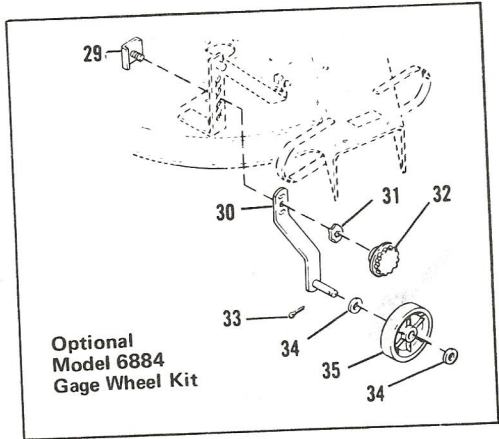

●Common Hardware - Purchase Locally

Figure 6. 30" MOWER

MODELS 830, 831 AND 1130

REF. NO.	PART NO.	DESCRIPTION	NO. REQ'D.	REF. NO.	PART NO.	DESCRIPTION	NO. REQ'D.
1	1724491	Flange Screw, 5/16 - 18 x 3/4	3	28	1718804	Retaining Ring (2)(3)	1
2	1722238	V-Belt 65" (3)	1	29	1735789	Stud Plate Ass'y	2
	1738511	V-Belt 66" (4) thru (8)	1	30	1735773	Axle Support Ass'y	2
3	1736586	Sheave	1	31	1724034	Lockwasher, 3/8 Pyramidal	2
4	1186329	Flange Screw, 5/16 - 18 x 3/4	9	32	1733584	Knob	2
5	1719672	Klik Pin (2)(3)(4)	2	33	1100349	Cotter Pin, 1/8 x 3/4	2
6	1725754	Rod End	1	34	1107385	Flat Washer, 1/2	4
7	1736435	Rod	1	35	1724097	Wheel	2
8	1100349	Cotter Pin, 1/8 x 3/4	3	36	1720878	L.H. Belt Guide (4) thru (9)	1
9	1722409	Clevis Pin	1	37	1734398	Lock Nut 1/4 - 20 (4) thru (9)	1
10	1736482	Caution Decal (2) thru (5)	1	38	1186229	Nut 1/4 - 20 (4) thru (9)	1
	1744043	Caution Decal (6)(7)(8)(9)	1	39	1738140	Eye Bolt (4) thru (9)	1
11	1735770	Mower Base Ass'y (2)(3)	1	40	1737233	Countersunk No. 10 Washer (4) thru (9)	2
	1737292	Mower Base Ass'y (4)	1				
	1742514	Mower Base Ass'y (5) thru (9)	1	41	1185985	Lock Nut No. 10 - 24 (4) thru (9)	2
12	1735316	Chute Deflector	1	42	1738493	Screw No., 10 - 24 x 1 3/8 (4) thru (9)	2
13	1736483	Decal, No Step	2	43	1737281	Brake Block (4) thru (9)	1
14	1100255	Flat Washer, 5/16 (2)(3)	3	44	1738492	Ext. Spring (4) thru (9)	1
15	1703011	Hitch Pin	3	45	1700401	Ext. Spring (4) thru (9)	1
16	1186391	Flange Nut, 5/16 - 18	8	46	1103959	Flat Washer No. 10 (4) thru (9)	2
17	1736781	Nylok Screw, 3/8 - 24 x 1 - 1/4 (2) thru (8)	1	47	1711396	Flat Washer (5)(6)(7)	2
18	1100243	Lockwasher 3/8	3	48	1742348	Lift Rod (5) thru (9)	2
19	1735287	Blade Doublor (2) thru (8)	1	49	1730851	Clevis Pin (5) thru (9)	1
20	1735670	Mower Blade	1	50	1186230	Lock Nut 5/16 - 18 (5) thru (9)	4
21	1742808 1750576	Mower Spindle Ass'y (2) thru (8)	1	51	1724051	Plate (9)	1
22	1100043	Hex Hd. Screw, 3/8 - 16 x 1 - 1/4 (2)(3)	1	52	1111709	Hex Screw 3/8 - 24 x 7/8 (9)	2
	1100047	Hex hd. Screw, 3/8 - 16 x 1 - 1/2 (4) thru (9)	1	53	1750318	Shaft Ass'y (9)	1
23	1725625	Idler Pulley (2)(3)	1	54	1740627	Flat Washer 3/4 (9)	1
	1722713	Idler Pulley (4) thru (9)	1	55	1185574	Ball Bearing (9)	2
24	1735298	Idler Arm Ass'y (2)(3)	1	56	1750294	Spindle Housing (9)	1
	1737204	Idler Arm Ass'y (4) thru (9)	1	57	1750319	Sleeve (9)	1
25	1715538	Bushing	2	58	1104436	Woodruff Key (9)	1
26	1734888	Torsion Spring (2)(3)	1	59	1750316	Sheave (9)	1
27	1702646	Washer	1-3	60	1185596	Set Screw (9)	1
				61	1186330	Fl Screw 5/16 - 18 x 7/8 (9)	4
				62	1185093	Lock Nut 3/4 - 16 (9)	1