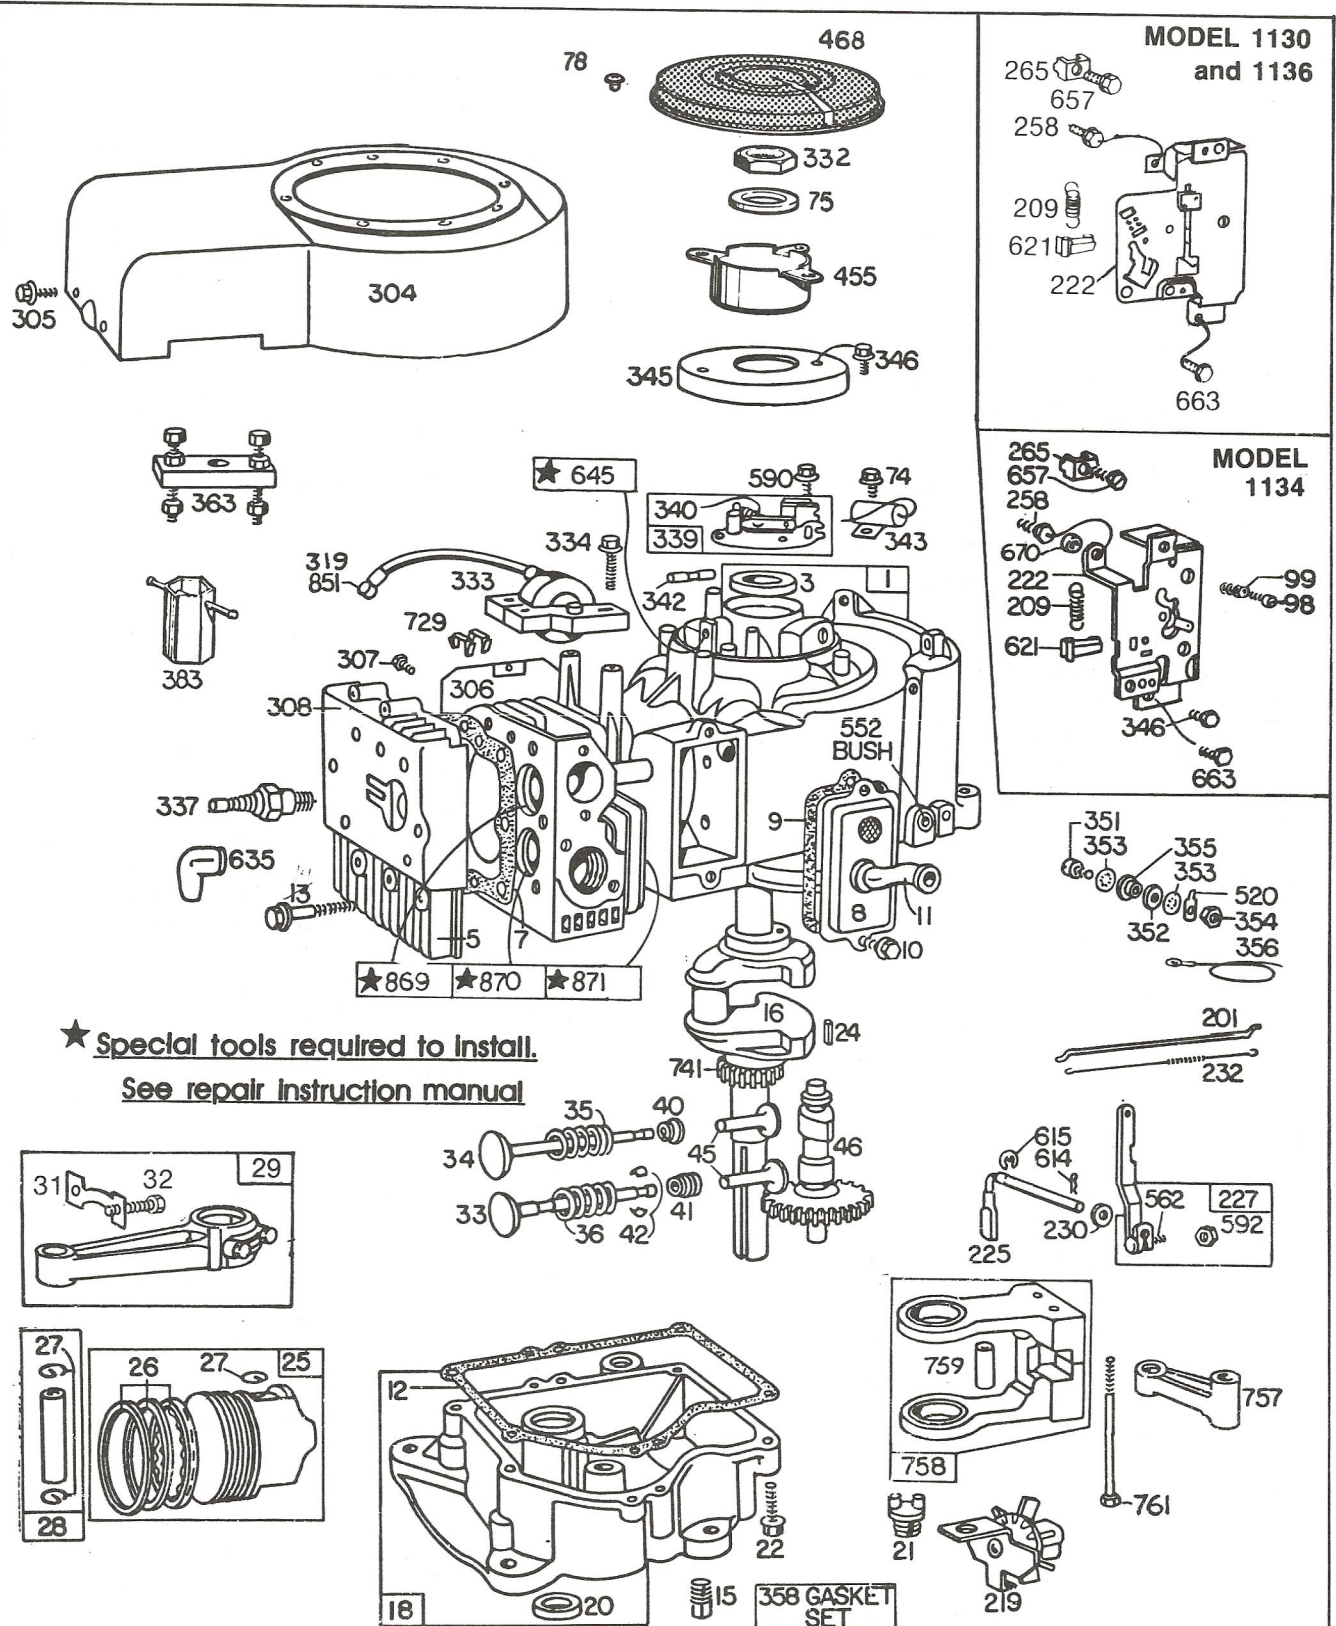

PURCHASE PARTS FROM YOUR BRIGGS & STRATTON OUTLET

REF. NO.	PART NO.	DESCRIPTION	REF. NO.	PART NO.	DESCRIPTION
562	92613	Bolt - Governor Lever	726	392134	Gear - Ring (Aluminum) (In cludes Mounting Parts) (2)(4) (6) .....
592	231082	Nut - Hex., 10 - 24	727	390233	Cover & Shield Starter (4) .....
601	93053	Clamp - Fuel Pipe (1)(2)(5)(6)		395405	Cover & Shield Starter (6) .....
608	390391	Starter Ass'y - Rewind (1)(2)(3) (5)	728	93523	Screw - Sem (4) .....
614	93306	Cotter - Hair Pin		93535	Screw - Sem (6) .....
615	93307	Retainer - E - Ring	729	221907	Clip - Wire (1) thru (4) .....
618	261116	Spring - Choke Return	741	261195	Timing Gear (5) .....
634	270382	Washer - Choke Shaft	842	207920	Seal - Filler Cap (1)(2) .....
635	66538	Elbow - Spark Plug	847	392066	Filler Cap (1)(2) .....
643	222149	Cup - Air Cleaner (3) thru (6)	851	221798	Terminal - Ignition Cable .....
645	23513	Bushing - Plunger (1) thru (4)	869	211661	Seat - Intake Valve (Standard)
655	222598	Anchor - Spring	870	211661	Seat - Exhaust Valve (Stand ard) .....
657	93496	Screw - Sem	871	230655	Guide - Exhaust Valve (1) thru (4) .....
662	222027	Bracket - Carburetor		231218	Guide - Exhaust Valve (5)(6) ...
663	93572	Screw	877	393814	Doide & Conn. Ass'y (2)(4)(6)
670	22963	Spacer - Fuel Tank (4 Used on Engines with no Electric Starter) (1)(2)	878	393422	Alt. Harness Ass'y (2)(4) .....
676	22292	Deflector - Exhaust (1) thru (4)	887	391529	Stator Alternator DC (2)(4)(6)
	393757	Deflector - Exhaust (5)(6)	897	394970	Trigger Coil (5)(6) .....
683	93804	Screw (2)	952	222495	Air Cleaner Spacer (6) .....
	93572	Screw (1)	953	222022	Air Cleaner Screen (6) .....
725	222175	Shield - Fuel Pipe, Heat (1)(2)			

★ **Special tools required to install.**
See repair instruction manual

BRIGGS & STRATTON ENGINE MODEL 1134 (252702-0225)
MODEL 1130 and 1136 (252702-0647)