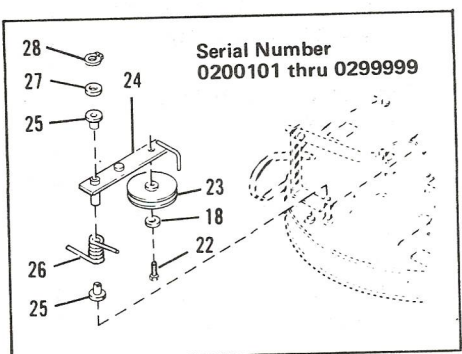

●Common Hardware - Purchase Locally

Figure 6. 30" MOWER

MODELS 830, 831 AND 1130

REF. NO.	PART NO.	DESCRIPTION	NO. REQ'D.	REF. NO.	PART NO.	DESCRIPTION	NO. REQ'D.
1	1724491	Flange Screw, 5/16 - 18 x 3/4	3	28	1718804	Retaining Ring (2)(3)	1
2	1722238	V-Belt 65" (3)	1	29	1735789	Stud Plate Ass'y	2
	1738511	V-Belt 66" (4) thru (8)	1	30	1735773	Axle Support Ass'y	2
3	1736586	Sheave	1	31	1724034	Lockwasher, 3/8 Pyramidal	2
4	1186329	Flange Screw, 5/16 - 18 x 3/4	9	32	1733584	Knob	2
5	1719672	Klik Pin (2)(3)(4)	2	33	1100349	Cotter Pin, 1/8 x 3/4	2
6	1725754	Rod End	1	34	1107385	Flat Washer, 1/2	4
7	1736435	Rod	1	35	1724097	Wheel	2
8	1100349	Cotter Pin, 1/8 x 3/4	3	36	1720878	L.H. Belt Guide (4) thru (9)	1
9	1722409	Clevis Pin	1	37	1734398	Lock Nut 1/4 - 20 (4) thru (9)	1
10	1736482	Caution Decal (2) thru (5)	1	38	1186229	Nut 1/4 - 20 (4) thru (9)	1
	1744043	Caution Decal (6)(7)(8)(9)	1	39	1738140	Eye Bolt (4) thru (9)	1
11	1735770	Mower Base Ass'y (2)(3)	1	40	1737233	Countersunk No. 10 Washer (4) thru (9)	2
	1737292	Mower Base Ass'y (4)	1				
	1742514	Mower Base Ass'y (5) thru (9)	1	41	1185985	Lock Nut No. 10 - 24 (4) thru (9)	2
12	1735316	Chute Deflector	1	42	1738493	Screw No., 10 - 24 x 1 3/8 (4) thru (9)	2
13	1736483	Decal, No Step	2	43	1737281	Brake Block (4) thru (9)	1
14	1100255	Flat Washer, 5/16 (2)(3)	3	44	1738492	Ext. Spring (4) thru (9)	1
15	1703011	Hitch Pin	3	45	1700401	Ext. Spring (4) thru (9)	1
16	1186391	Flange Nut, 5/16 - 18	8	46	1103959	Flat Washer No. 10 (4) thru (9)	2
17	1736781	Nylok Screw, 3/8 - 24 x 1 - 1/4 (2) thru (8)	1	47	1711396	Flat Washer (5)(6)(7)	2
18	1100243	Lockwasher 3/8	3	48	1742348	Lift Rod (5) thru (9)	2
19	1735287	Blade Doublor (2) thru (8)	1	49	1730851	Clevis Pin (5) thru (9)	1
20	1735670	Mower Blade	1	50	1186230	Lock Nut 5/16 - 18 (5) thru (9)	4
21	1742808 1750576	Mower Spindle Ass'y (2) thru (8)	1	51	1724051	Plate (9)	1
22	1100043	Hex Hd. Screw, 3/8 - 16 x 1 - 1/4 (2)(3)	1	52	1111709	Hex Screw 3/8 - 24 x 7/8 (9)	2
	1100047	Hex hd. Screw, 3/8 - 16 x 1 - 1/2 (4) thru (9)	1	53	1750318	Shaft Ass'y (9)	1
23	1725625	Idler Pulley (2)(3)	1	54	1740627	Flat Washer 3/4 (9)	1
	1722713	Idler Pulley (4) thru (9)	1	55	1185574	Ball Bearing (9)	2
24	1735298	Idler Arm Ass'y (2)(3)	1	56	1750294	Spindle Housing (9)	1
	1737204	Idler Arm Ass'y (4) thru (9)	1	57	1750319	Sleeve (9)	1
25	1715538	Bushing	2	58	1104436	Woodruff Key (9)	1
26	1734888	Torsion Spring (2)(3)	1	59	1750316	Sheave (9)	1
27	1702646	Washer	1-3	60	1185596	Set Screw (9)	1
				61	1186330	Fl Screw 5/16 - 18 x 7/8 (9)	4
				62	1185093	Lock Nut 3/4 - 16 (9)	1