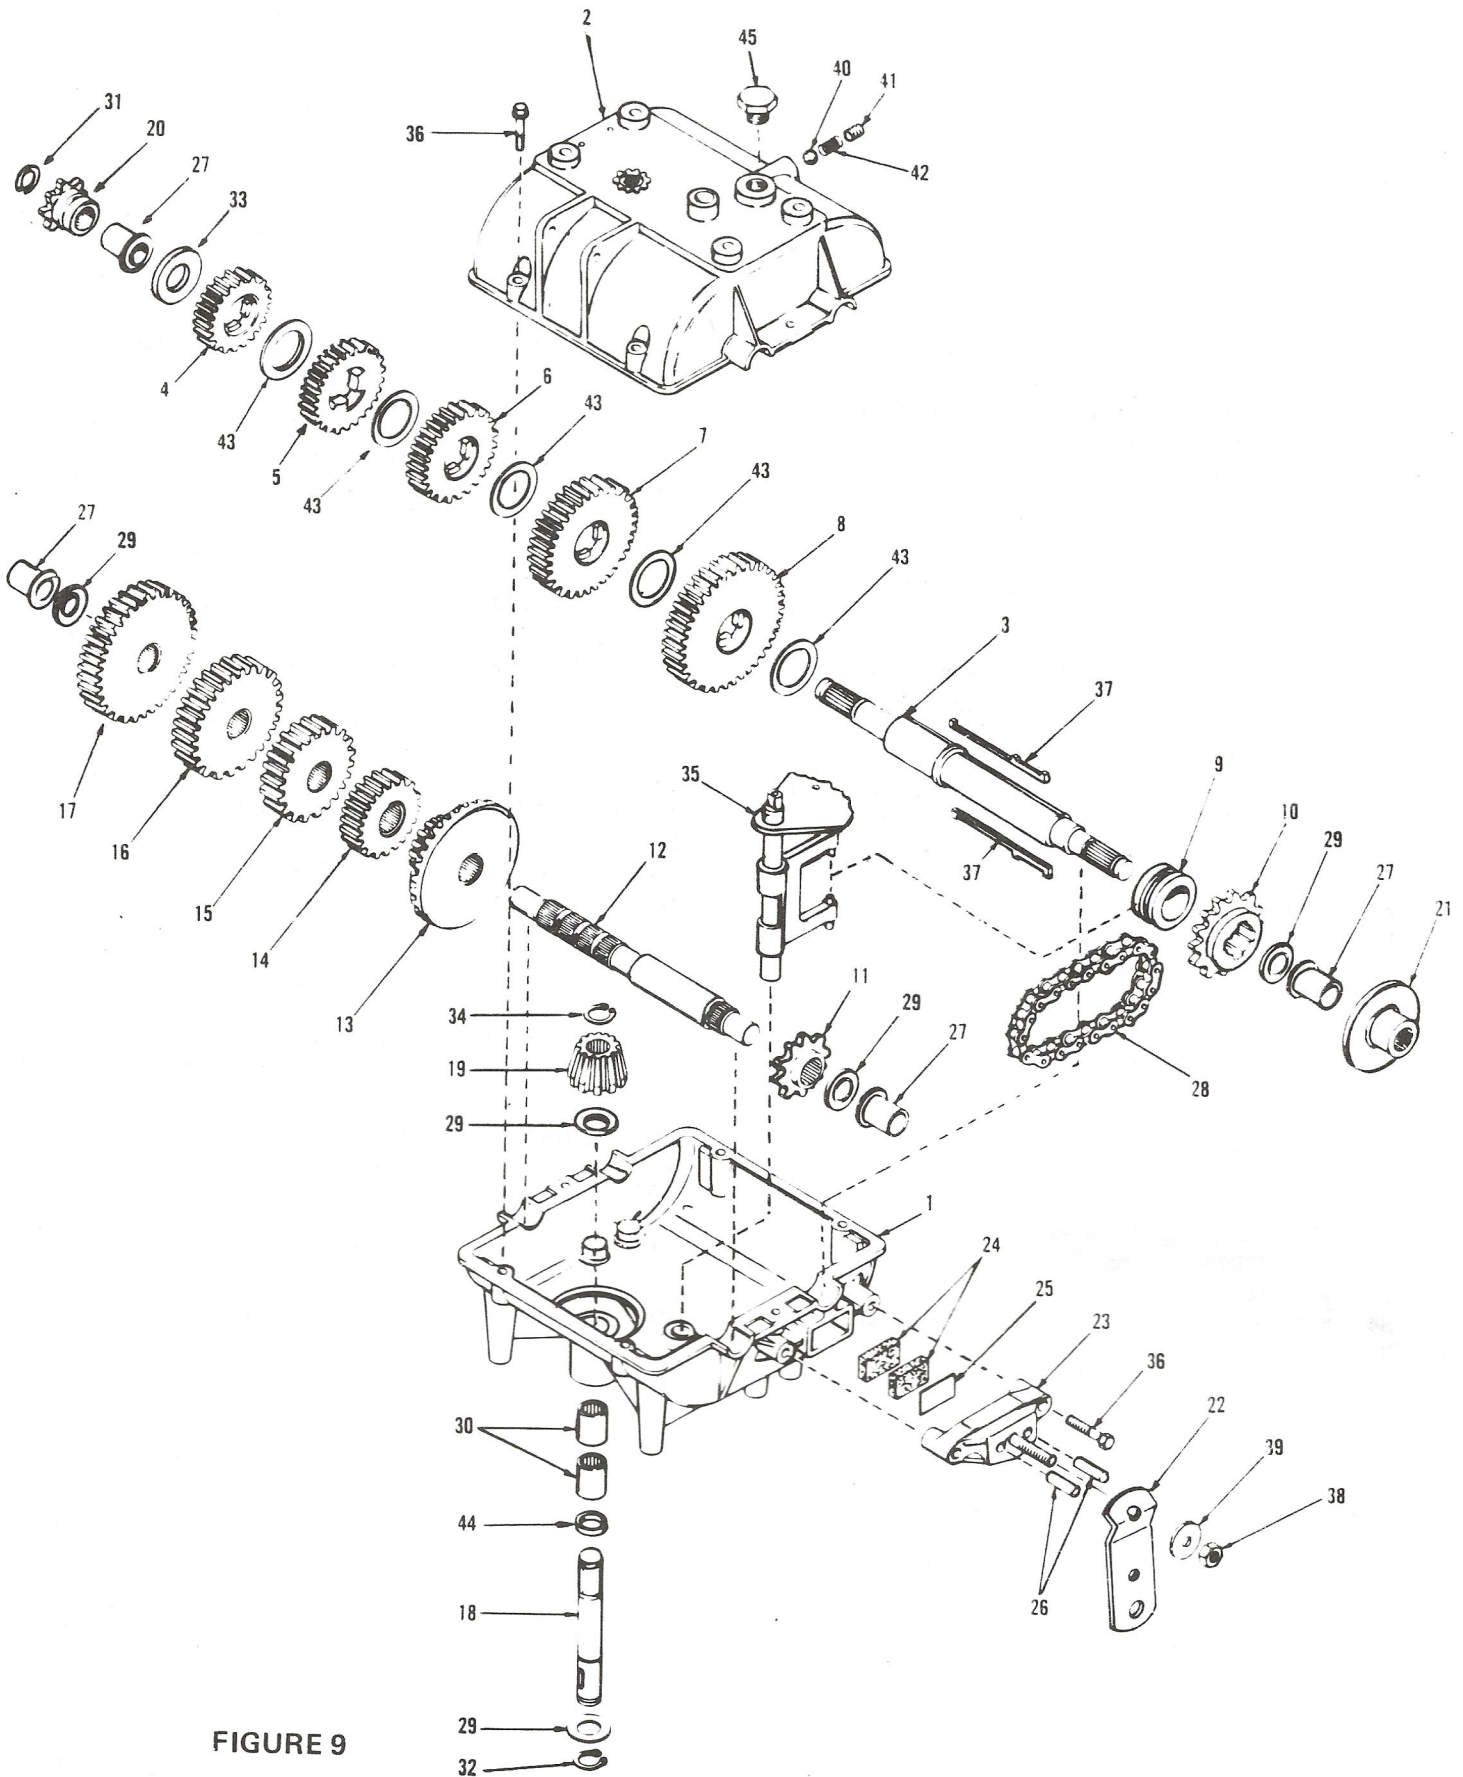

REF. NO.	PART NO.	DESCRIPTION	NO. REQ'D.	REF. NO.	PART NO.	DESCRIPTION	NO. REQ'D.
1	1747656	Hex Screw 7/16-14 x 1 .	4	39	1747918	Spring Anchor Bracket . .	1
2	• 1100244	Lock Washer 7/16	2	40	• 1100044	Hex Screw 5/16-18 x 3/4	8
3	1736484	Flat Washer 7/16	2	41	1746788	Compression Spring	1
4	1747935	Spindle Sheave Assembly	2	42	• 1100346	Cotter Pin 3/32 x 3/4 . . .	3
5	1747642	Upper Bearing Shield . . .	2	43	• 1100080	Hex Screw 1/2-13 x 2-3/4	1
6	1747644	Top Arbor Housing	2	44	• 1100257	Flat Washer 1/2	1
7	1185574	Ball Bearing	4	45	1717263	Bushing 3/4	2
8	1747648	Arbor Shaft	2	46	1747930	Idler Arm Assembly	1
9	1747643	Shim Washer	2	47	1747928	Tubular Spacer	1
10	1747645	Bottom Arbor Housing . .	2	48	1738492	Extension Spring	1
11	1722409	Clevis Pin 1/2 Dia.	1	49	1747939	Hex Screw #10-24 x 1-1/4	2
12	1744043	Warning Decal	1	50	1747934	Brake Block	1
13	1748553	Mower Base Assembly w/ Decals (Incl. Ref. 12) . .	1	51	• 1185985	Keps Nut #10-24	2
14	1729037	Cutting Line Decal	1	52	1747927	Belt Guide	1
15	1747635	Mower Deflector	1	53	1722713	Flat Idler 3-1/2 Dia.	1
16	1733398	Top Lock Nut 3/8-16	4	54	1747925	Idler Support	1
17	• 1739656	Carriage Bolt 3/8-16 x 3/4	2	55	1734514	Hex Nut 1/2-13	3
18	• 1100349	Cotter Pin 1/8 x 3/4	1	56	• 1100805	Hex Screw 1/4-20 x 3/4 . .	1
19	1725754	Rod End	1	57	1734398	Top Lock Nut 1/4-20	1
20	1736435	Rod End	1	58	1737697	Gauge Wheel	2
21	1730851	Clevis Pin 1/2 Dia.	1	59	• 1100056	Hex Screw 1/2-13 x 2-1/2	2
22	1703011	Spring Pin	3	60	• 1107385	Flat Washer 1/2	2
23	1732499	Top Lock Nut 5/16-18 . .	15	61	1737696	Spacer	2
24	• 1107382	Flat Washer 5/16	10	62	1747916	Clutch Cable Support	1
25	1728075	Compression Spring	1	63	1747631	Baffle	1
26	1715716	Bushing 1/2 Dia.	2	64	1747633	Mower Bracket	1
27	1747920	Brake Arm Assembly	1	65	• 1186469	Carriage Bolt 5/16-18 x 3/4	2
28	1747921	Spacer	1	66	1747641	Grass Shield	2
29	1747917	Idler Support	1	67	1747639	Blade Adapter	2
30	1747915	Lift Bracket	1	68	1748409	Mower Arbor Collar	2
31	1742500	Lift Rod	2	69	1747640	Mower Blade	2
32	1717897	Pin	2	70	1747638	Spindle Washer 7/16	2
33	• 1186230	Hex Nut 5/16-18	4	71	1747637	Spring Washer 7/16	2
34	• 1100078	Hex Screw 5/16-18 x 7/8	4	72	1724491	Flange Screw 5/16-18 x 3/4	12
35	1747919	Belt Guide	1	73	1747938	V-Belt (97.3'')	1
36	1728810	Flat Idler 4" Dia.	1	74	1747924	Brake Rod	1
37	• 1100048	Hex Screw 3/8-16 x 2 . . .	2	75	1749823	Washer	2
38	• 1186131	Carriage Bolt 3/8-16 x 1-1/2	1	76	• 1186327	Flange Screw 5/16-18 x 3/4	2
				77	• 1186391	Flange Nut, 5/16-18	2
				78	• 1100779	Hex Screw 5/16-18 x 1-3/4	1

•Common Hardware - Purchase Locally

BOLENS RIDING MOWER

FIGURE 9
PEERLESS TRANSMISSION (MODEL 730)