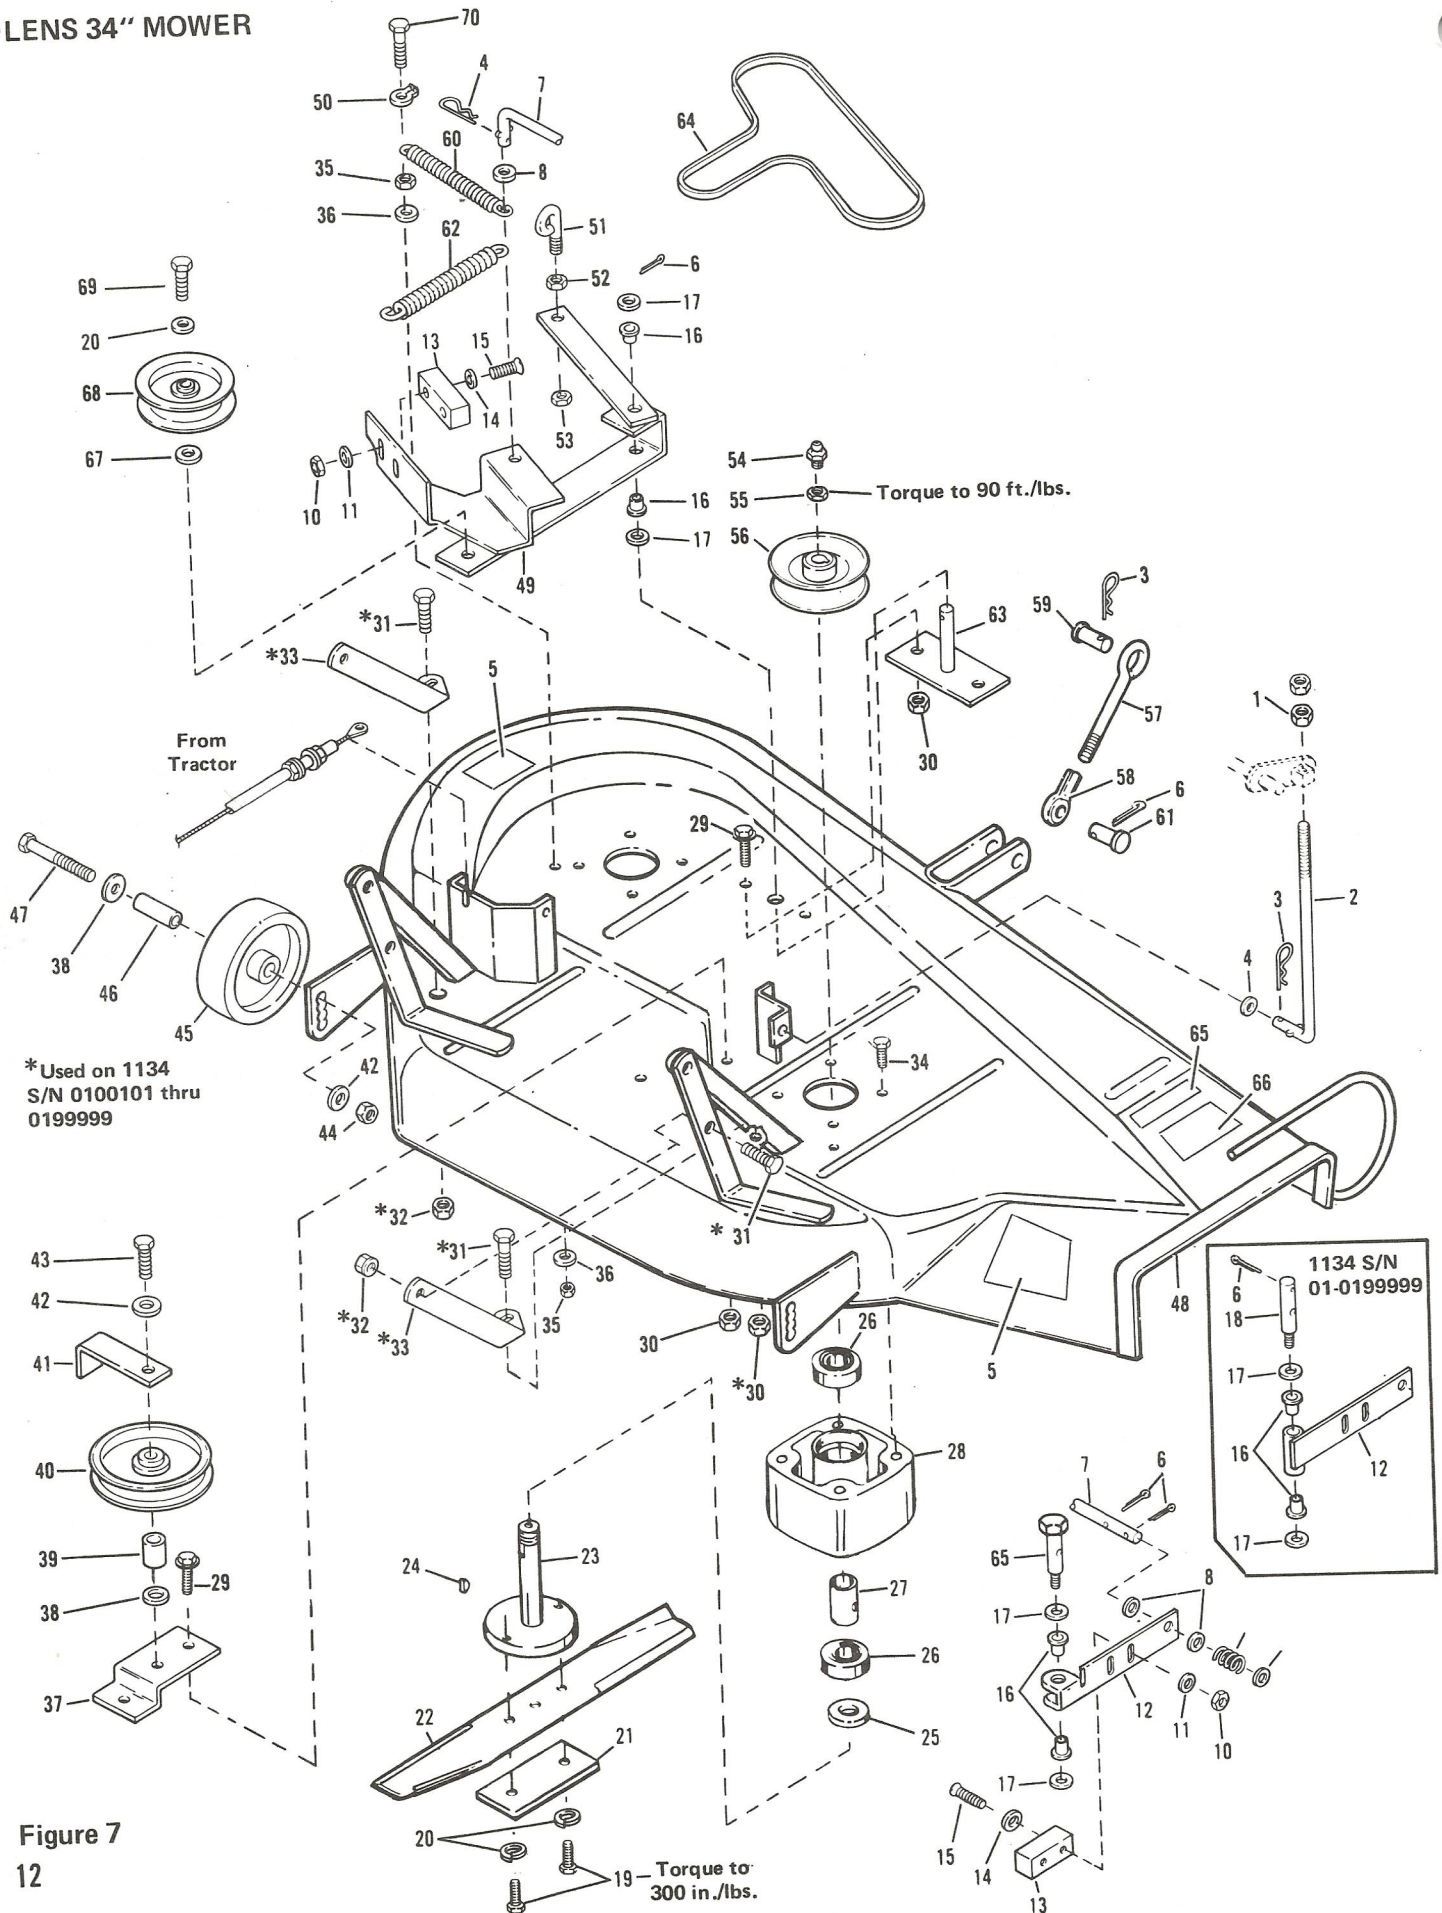

# BOLENS 34" MOWER

Figure 7  
12

REF. NO.	PART NO.	DESCRIPTION	NO. REQ'D.	REF. NO.	PART NO.	DESCRIPTION	NO. REQ'D.
1	• 1186230	Lock Nut 5/16 - 18	4	35	1733398	Hex Lock Nut 3/8-16	2
2	1742500	Lift Rod	2	36	• 1100256	Flat Washer 3/8	2
3	1703011	Spring Cotter	1	37	1741487	Idler Bracket Assembly	1
4	1717897	Spring Pin	3	38	• 1107385	Flat Washer 1/2	3
5	1736483	Decal (No Step)	2	39	1734509	Spacer	1
6	• 1100349	Cotter Pin 1/8 x 3/4	6	40	1724925	Idler Pulley	1
7	1742696	Brake Rod	1	41	1741489	Belt Guide (1)	1
8	• 1107382	Flat Washer 5/16	6		1743994	Belt Guide (2)(3)	1
9	1727343	Compression Spring	1	42	• 1100245	Lock Washer 1/2	3
10	1185985	Hex Nut No. 10-24	4	43	• 1100075	Hex Screw 1/2-13 x 2-1/4	1
11	• 1103959	Flat Washer No. 10	4	44	• 1186233	Hex Nut 1/2-13	2
12	1742697	Brake Plate Assembly (1)	1	45	1737697	Gage Wheel	2
	1743884	Brake Plate Assembly (2)(3)	1	46	1737696	Spacer	2
13	1742940	Brake Block	2	47	• 1100080	Hex Screw 1/2-13 x 2-3/4	2
14	1737233	Lock Washer No. 10 CTRSK	4	48	1741532	Base Assembly (1)	1
15	1738493	Flat Hd. Screw No. 10-24 x 1-3/8	4		1744394	Base Assembly (2)(3)	1
16	1715538	Flanged Bearing	4	49	1741450	Clutch/Brake Assembly	1
17	1890234	Flat Washer, 1/2 (1)	4	50	1185226	Grip Ring	1
	1890234	Flat Washer, 1/2 (2)(3)	2	51	1738140	Eye Bolt	1
18	1740115	Idler Arm Pin	1	52	• 1186229	Hex Nut 1/4-20	1
19	• 1100009	Hex Screw 3/8-24 x 1	4	53	• 1734398	Lock Nut 1/4-20	1
20	• 1100243	Lock Washer 3/8	5	54	1185976	Grease Fitting	2
21	1724051	Plate	2	55	1185093	Hex Nut 3/4-16	2
22	1741596	Blade	2	56	1741538	Mower Sheave	2
23	1739890	Blade Shaft Assembly (1)	2	57	1736435	Rod End	1
	1742607	Blade Shaft Assembly (2)(3)	2	58	1725754	Rod	1
24	1104436	Woodruff Key	2	59	1730851	Clevis Pin	1
25	1740627	Flat Washer	2	60	1700401	Extension Spring	1
26	1185828	Ball Bearing	4	61	1722409	Clevis Pin	1
27	1746869	Spacer	2	62	1725399	Extension Spring	1
28	1724029	Spindle Housing	2	63	1741473	Arm Support Assembly	1
29	• 1186345	Flange Screw 3/8-16 x 3/4	4	64	1741568	V-Belt 95-1/2"	1
30	• 1186393	Flange Hd. Nut 3/8-16	4	65	1736221	Shoulder Bolt (2)(3)	1
31	• 1186329	Flange Lock Screw 5/16-18 x 3/4 (1)	4	66	1725565	Decal, Caution/Cut line	1
				67	1705108	Flat Washer	1
32	• 1186391	Flange Hex Nut 5/16-18 (1)	4	68	1722713	Idler	1
33	1741486	Brace, Rear Hitch (1)	2	69	• 1100047	Hex Screw 3/8-16 x 1-1/2	1
34	1724491	Flange Screw, Thd. Form 5/16 -18 x 3/4	8	70	• 1111614	Hex Screw 3/8-16 x 3	1
				71	1743885	Washer (2)(3)	2