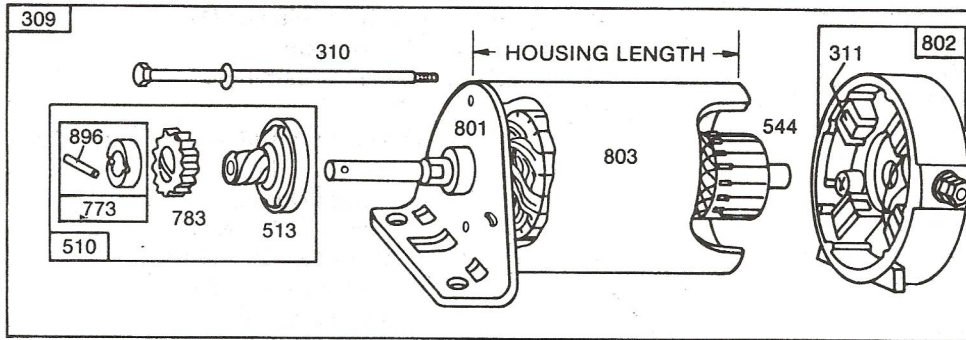

BOLENS RIDING MOWER

Assemblies include all parts shown in frames.

Subject	Ref. No. 309	Ref. No. 510	Ref. No. 801	Ref. No. 544	Ref. No. 803	Ref. No. 802	Ref. No. 311	Ref. No. 310
Starter Motor Mfr. Briggs & Stratton	Motor and Drive Assy	**Drive Assembly	End Cap Assy Drive	Armature Assembly	Housing Assembly	End Cap Assy Commutator*	Brush Assembly	Thru Bolt Assembly
12V	3-21/32"	394805	391461	394856	392747	393825	395537	395538 94003

Includes Brush Set
Includes #391135 Clutch Assembly (Ref. No. 513) #391462 Retainer and Pin (Ref. No. 773)
#280104 Gear (Ref. No. 783) #93754 Roll Pin (Ref. No. 896)