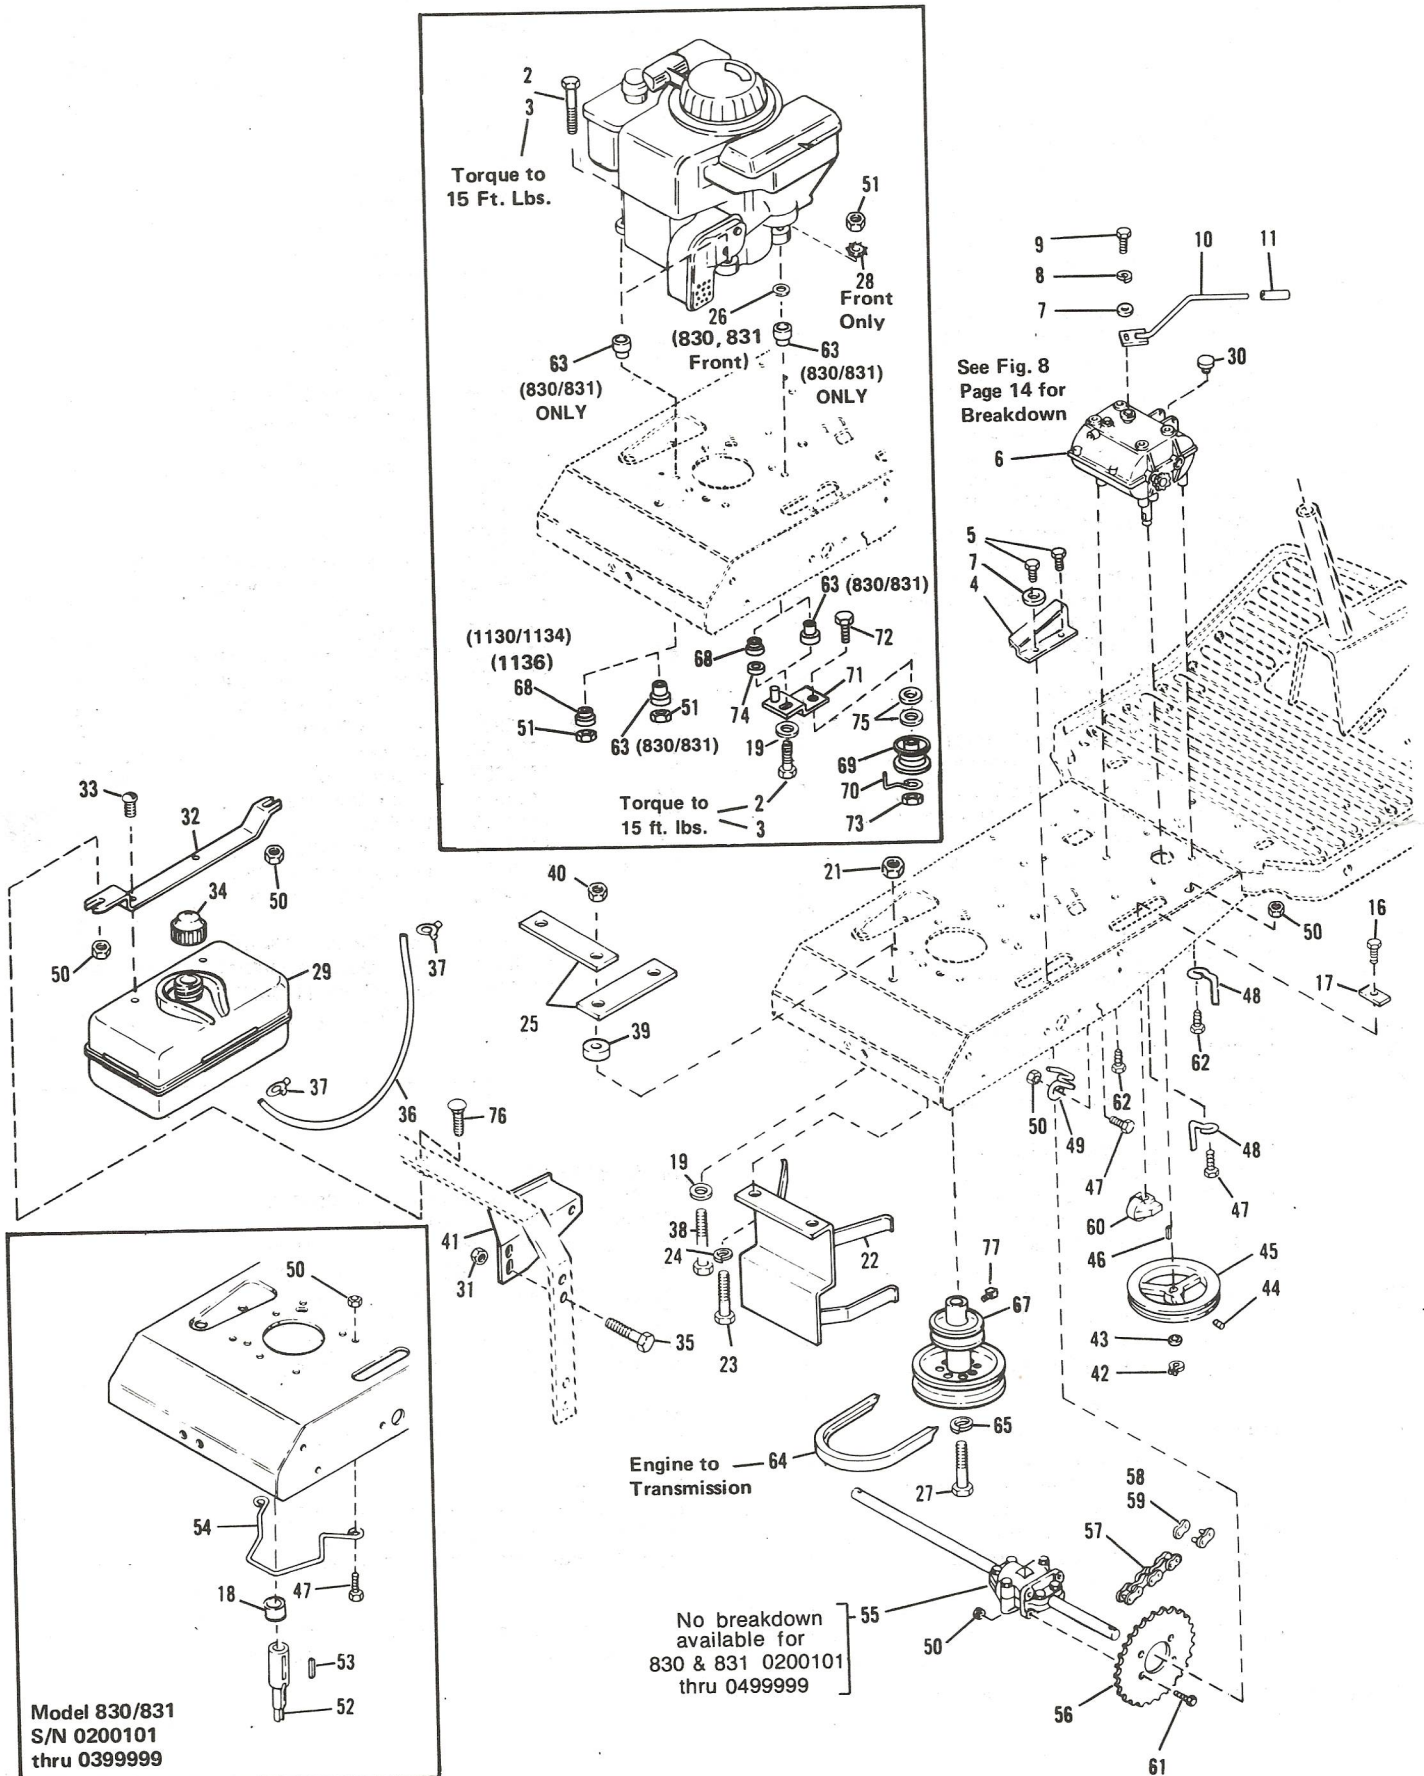

# BOLENS RIDING MOWER

**Figure 2. ENGINE, DRIVE, and FRONT AXLE**

**MODELS 830, 831, 1130, 1134 AND 1136**

REF. NO.	PART NO.	DESCRIPTION	NO. REQ'D.
1	*	Briggs & Stratton Engine Model 190702-1174 (830)(2)(3)	1
	*	Briggs & Stratton Engine Model 190702-1183 (830)(4) thru (9)	1
	*	Briggs & Stratton Engine Model 190707-1166 (831)(2)(3)	1
	*	Briggs & Stratton Engine Model 190707-1182 (831)(4) thru (9)	1
	*	Briggs & Stratton Engine Model 252707-0225	1
2	• 1100779	Hex Screw, 5/16 - 18 x 3/4 (1130/1134/1136)(Front)	2
	• 1100799	Hex Screw, 5/16 - 18 x 1 - 1/2 (1130/1134/1136)(Rear)	2
3	• 1111608	Hex Screw, 5/16 - 18 x 2 - 1/2 (830/831) (Rear & L.H.Front)	3
	• 1111610	Hex Screw, 5/16 - 18 x 3 (830/831) (R.H.Rear)	1
4	1736224	Chain Guard	1
5	1724492	Flange Screw, 1/4 - 20 x 1/2	2
6	**	Transmission (See breakdown page 14)	1
7	• 1107381	Flat Washer, 1/4	2
8	• 1100241	Lockwasher, 1/4	1
9	• 1100002	Hex Screw, 1/4 - 28 x 3/4	1
10	1736894	Shift Handle Assembly	1
11	1715685	Grip	1
16	1724491	Flange Screw, 5/16 - 18 x 3/4	1
17	1736068	Chain Tightening Plate	1
18	1737729	Spacer (830/831)(2)(3)	1
19	• 1107382	Flat Washer 5/16 (830/831)(4) thru (9)	2
20	1726192	Bushing Adaptor (1134)	4
21	• 1186391	Flange Nut 5/16 - 18 (4) thru (9)	2
22	1738997	Belt Guide Ass'y(4)	1
	1742803	Belt Guide Ass'y (5) thru (9)	1
23	• 1724491	Flange Lock Screw 5/16 - 18 x 3/4 (830/831)	2
	• 1103195	Hex Screw 5/16 - 18 x 5/8 (1130/1134/1136)	2
24	• 1100242	Lockwasher 5/16 (5) thru (9)	2
25	1738590	Strap(830/831) (4) thru (9)	2
26	1713233	Flat Washer (830/831) (4) thru (9)	2
27	1738598	Hex Screw 7/16 - 20 x 1 (4) thru (9)	1
28	1110645	External Lock Washer (830/831) (4) thru (9)	1
29	1744862	Fuel Tank (Incl. Ref. No. 34) (4) thru (9)	1
30	1705617	Button (4)(5)(6)	1
31	• 1186389	Flange Nut 1/4 - 20 (4) thru (9)	1
32	1744303	Fuel Tank Bracket (4) thru (9)	1
33	1737969	Fuel Tank Screw (4) thru (9)	1
34	1723473	Fuel Cap (4) thru (9)	1
35	• 1186309	Flange Screw 1/4 - 20 x 5/8 (4) thru (9)	2
36	1738670	Fuel Line (4) thru (9)	1
37	1718185	Hose Clamp (4) thru (9)	2
38	• 1100799	Hex Screw 5/16 - 18 x 1 - 1/2" (830/831) (4) thru (9)	1
39	1891733	Washer (830/831)(4)(5)	4
40	• 1110107	Locknut, 5/16 - 18	1