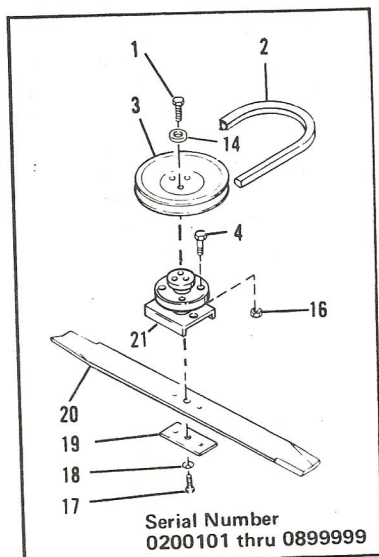

●Common Hardware - Purchase Locally

Figure 6. 30" MOWER

MODELS 830, 831 AND 1130

REF. NO.	PART NO.	DESCRIPTION	NO. REQ'D.	REF. NO.	PART NO.	DESCRIPTION	NO. REQ'D.
1	1724491	Flange Screw, 5/16 - 18 x 3/4	3	28	1718804	Retaining Ring (2)(3)	1
2	1722238	V-Belt 65" (3)	1	29	1735789	Stud Plate Ass'y	2
	1738511	V-Belt 66" (4) thru (8)	1	30	1735773	Axle Support Ass'y	2
3	1736586	Sheave	1	31	1724034	Lockwasher, 3/8 Pyramidal	2
4	1186329	Flange Screw, 5/16 - 18 x 3/4	9	32	1733584	Knob	2
5	1719672	Klik Pin (2)(3)(4)	2	33	1100349	Cotter Pin, 1/8 x 3/4	2
6	1725754	Rod End	1	34	1107385	Flat Washer, 1/2	4
7	1736435	Rod	1	35	1724097	Wheel	2
8	1100349	Cotter Pin, 1/8 x 3/4	3	36	1720878	L.H. Belt Guide (4) thru (9)	1
9	1722409	Clevis Pin	1	37	1734398	Lock Nut 1/4 - 20 (4) thru (9)	1
10	1736482	Caution Decal (2) thru (5)	1	38	1186229	Nut 1/4 - 20 (4) thru (9)	1
	1744043	Caution Decal (6)(7)(8)(9)	1	39	1738140	Eye Bolt (4) thru (9)	1
11	1735770	Mower Base Ass'y (2)(3)	1	40	1737233	Countersunk No. 10 Washer (4) thru (9)	2
	1737292	Mower Base Ass'y (4)	1				
	1742514	Mower Base Ass'y (5) thru (9)	1	41	1185985	Lock Nut No. 10 - 24 (4) thru (9)	2
12	1735316	Chute Deflector	1	42	1738493	Screw No., 10 - 24 x 1 3/8 (4) thru (9)	2
13	1736483	Decal, No Step	2	43	1737281	Brake Block (4) thru (9)	1
14	1100255	Flat Washer, 5/16 (2)(3)	3	44	1738492	Ext. Spring (4) thru (9)	1
15	1703011	Hitch Pin	3	45	1700401	Ext. Spring (4) thru (9)	1
16	1186391	Flange Nut, 5/16 - 18	8	46	1103959	Flat Washer No. 10 (4) thru (9)	2
17	1736781	Nylok Screw, 3/8 - 24 x 1 - 1/4 (2) thru (8)	1	47	1711396	Flat Washer (5)(6)(7)	2
18	1100243	Lockwasher 3/8	3	48	1742348	Lift Rod (5) thru (9)	2
19	1735287	Blade Doublor (2) thru (8)	1	49	1730851	Clevis Pin (5) thru (9)	1
20	1735670	Mower Blade	1	50	1186230	Lock Nut 5/16 - 18 (5) thru (9)	4
21	1742808 1750576	Mower Spindle Ass'y (2) thru (8)	1	51	1724051	Plate (9)	1
22	1100043	Hex Hd. Screw, 3/8 - 16 x 1 - 1/4 (2)(3)	1	52	1111709	Hex Screw 3/8 - 24 x 7/8 (9)	2
	1100047	Hex hd. Screw, 3/8 - 16 x 1 - 1/2 (4) thru (9)	1	53	1750318	Shaft Ass'y (9)	1
23	1725625	Idler Pulley (2)(3)	1	54	1740627	Flat Washer 3/4 (9)	1
	1722713	Idler Pulley (4) thru (9)	1	55	1185574	Ball Bearing (9)	2
24	1735298	Idler Arm Ass'y (2)(3)	1	56	1750294	Spindle Housing (9)	1
	1737204	Idler Arm Ass'y (4) thru (9)	1	57	1750319	Sleeve (9)	1
25	1715538	Bushing	2	58	1104436	Woodruff Key (9)	1
26	1734888	Torsion Spring (2)(3)	1	59	1750316	Sheave (9)	1
27	1702646	Washer	1-3	60	1185596	Set Screw (9)	1
				61	1186330	Fl Screw 5/16 - 18 x 7/8 (9)	4
				62	1185093	Lock Nut 3/4 - 16 (9)	1