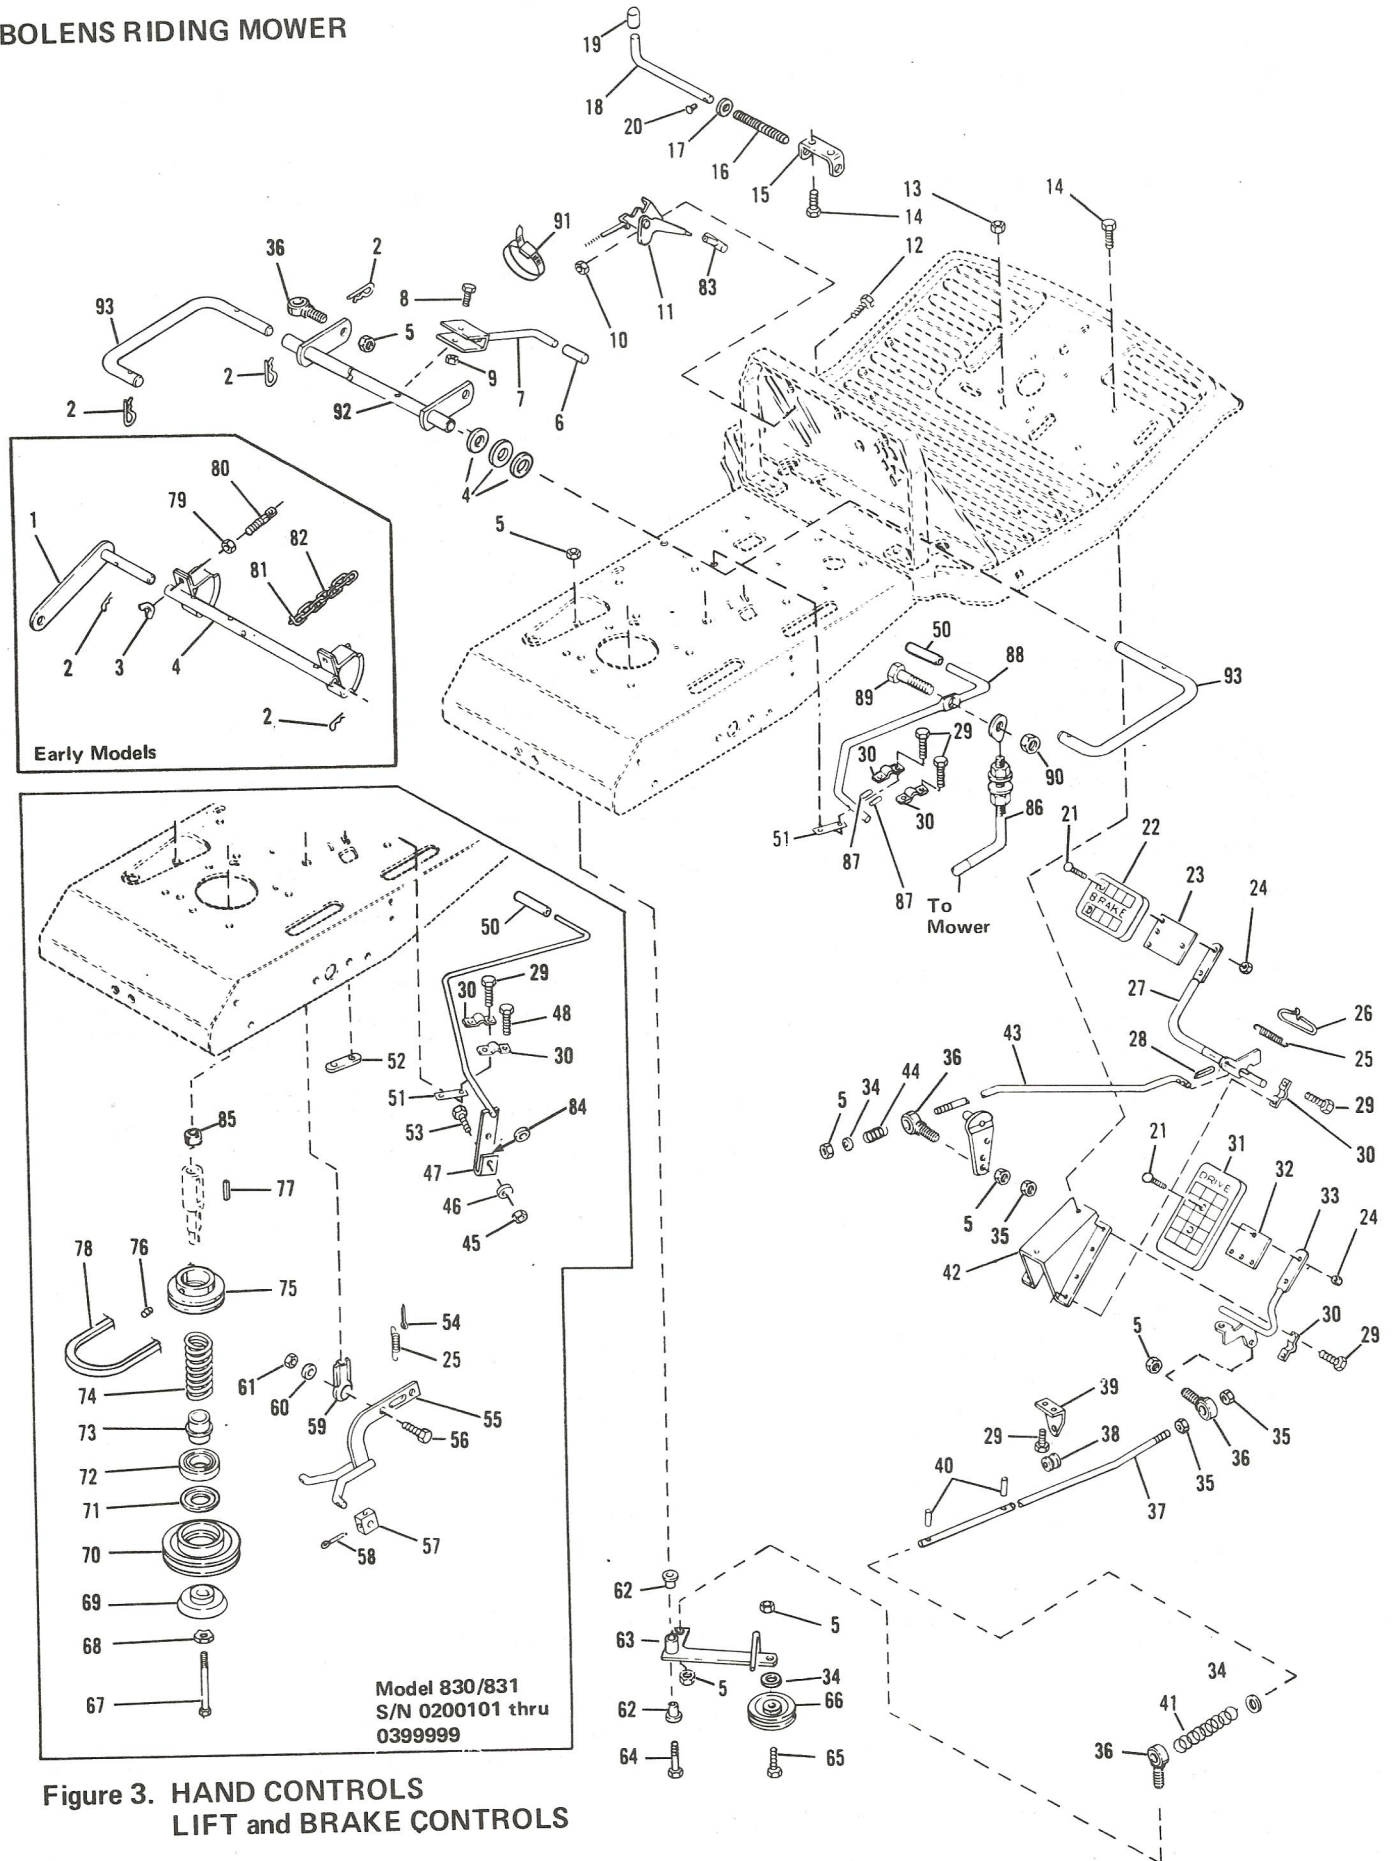

# BOLENS RIDING MOWER

Figure 3. HAND CONTROLS  
LIFT and BRAKE CONTROLS

MODELS 830, 831, 1130, 1134 AND 1136

REF. NO.	PART NO.	DESCRIPTION	NO. REQ'D.
1	1735780	Lift Link (2)(3)(4)	2
2	1703011	Hitch Pin	4
3	1806192	Wing Nut, 5/16 - 18 (2)(3)(4)	2
4	1735962	Lift Assembly(2)(3)(4)	1
5	1110108	Locknut, 3/8 - 16	8
6	1718534	Handle Grip	1
7	1735837	Lift Handle Ass'y	1
8	1100799	Hex Screw, 5/16 - 18 x 1 - 1/2	1
9	1732499	Lock Nut, 5/16 - 18	1
10	1185985	Keps Nuts, No. 10 - 24	2
11	1736057	Throttle Control (2)(3)	1
	1738672	Throttle Control(4) thru (9)	1
12	1115815	Machine, Screw No. 10 - 24 x 5/8	2
13	1186391	Flange Nut, 5/16 - 18	2
14	1186327	Flange Screw, 5/16 - 18 x 1/2	4
15	1735822	Brake Lock Bracket	1
16	1706930	Compression Spring	1
17	1707397	Washer	1
18	1724305	Brake Lock Rod	1
19	1724230	Grip	1
20	1724751	Drive Screw, No. 8 x 3/8	1
21	1186073	Carriage Bolt, 1/4 - 20 x 1 - 1/4	4
22	1724309	Brake Pedal	1
23	1724418	Spacer	1
24	1186389	Flange Nut, 1/4 - 20	4
25	1892471	Extension Spring	1
26	1724961	Link	1
27	1724298	Brake Lever Ass'y	1
28	1100356	Cotter Pin, 3/32 x 1	4
29	1724492	Flange Screw 1/4 - 20 x 1/2	14
30	1735825	Clamp	6
31	1724310	Clutch Pedal	1
32	1724798	Spacer	1
33	1724300	Clutch Lever Ass'y	1
34	1107383	Flat Washer, 3/8	4
35	1186259	Jam Nut, 3/8 - 16	3
36	1743874	Special Screw	5
37	1727697	Clutch Rod	1
38	1185585	Flip Grommet	1
39	1728935	Bracket	1
40	1185479	Roll Pin, 3/32 x 5/8	2
41	1728908	Compression Spring	1
42	1735827	Support Ass'y	1
43	1729404	Brake Rod	1
44	1728907	Compression Spring	1
45	1110107	Locknut, 5/16 - 18 (2)(3)	1
46	1891733	Washer (2)(3)	1
47	1736058	PTO Lever Ass'y (2)(3)	1
48	1186309	Flange Screw, 1/4 - 20 x 5/8 (2)(3)	2
50	1737041	Handle Grip	1
51	1724208	Strip	2
52	1736188	Twin Nut, 1/4 - 20 (2)(3)	1
53	1724209	Shoulder Bolt (2)(3)	1
54	1100350	Cotter Pin, 1/8 x 1 (2)(3)	1
55	1736164	Lever Ass'y, (2)(3)	1
56	1724928	Hex Screw, 1/2 - 20 x 1 - 5/8 (2)(3)	1