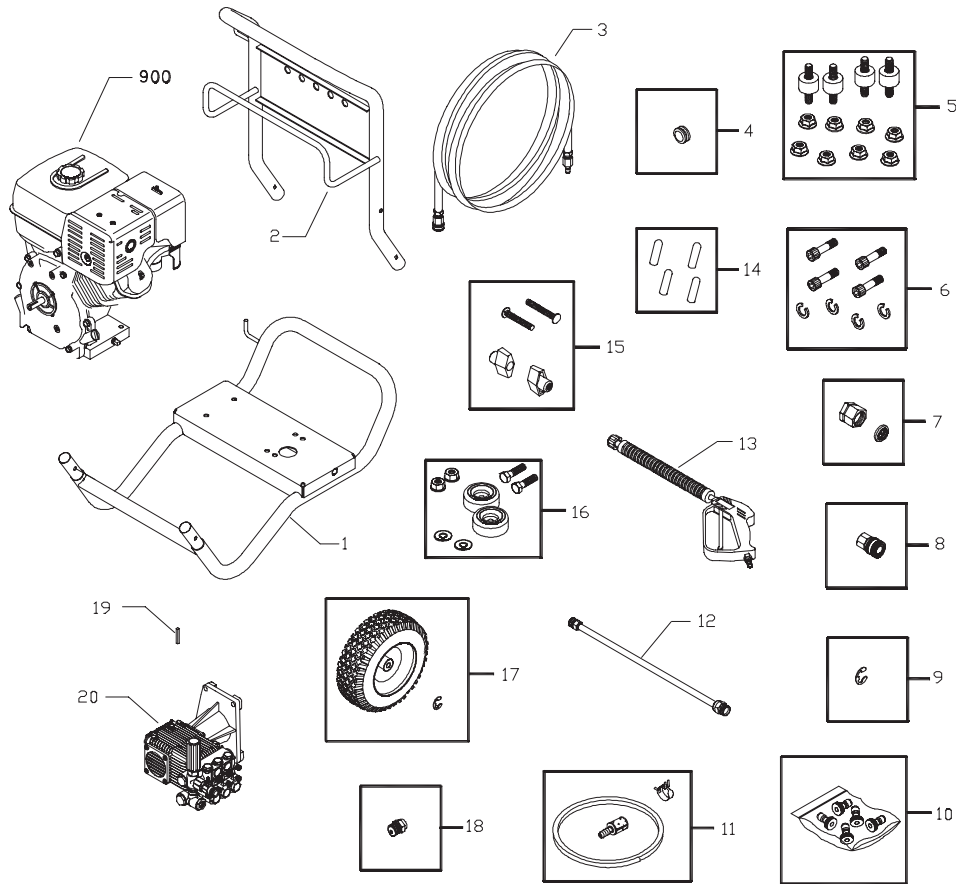

Exploded Views and Parts List

EXPLODED VIEW AND PARTS LIST — MAIN UNIT

Item	Part #	Description
1	B194424GS	BASE
2	B191942GS	HANDLE
3	B4805GS	HOSE
4	30809GS	GROMMET
5	195294GS	KIT, Engine Mounting Hardware
6	192132GS	KIT, Pump Mounting Hardware
7	194004GS	KIT, Garden Hose Inlet
8	95458GS	CONNECT, Quick
9	191265GS	E-RING
10	B4847GS	KIT, Spray Tips
	191903AGS	NOZZLE, QC, Red
	191903BGS	NOZZLE, QC, Yellow
	191903CGS	NOZZLE, QC, Green
	191903DGS	NOZZLE, QC, White
	191903GS	NOZZLE, QC, Black
11	192796GS	KIT, Chemical Hose/Filter
12	190779GS	ASSY, Extension
13	B1436BGS	GUN

Item	Part #	Description
14	192126GS	CAP, Vinyl
15	B2203GS	KIT, Handle Fastening
16	192310GS	KIT, Vibration Mount
17	194411GS	KIT, Wheel
18	195016GS	VALVE, Thermal
19	63281GS	KEY
20	195110GS	ASSY, Pump (see page 3)
900	§	ENGINE

§ - Contact Engine Manufacturer

Items Not Illustrated:

Part #	Description
193776GS	MANUAL, Operator's
194356GS	KIT, Decals, Srv
BB3061BGS	OIL, Engine
191267RGS	AXLE

Exploded Views and Parts List

EXPLODED VIEW AND PARTS LIST — PUMP

Item	Part #	Description
18	198849GS	CAP, Oil Dipstick
27	116B2126GS	O-RING, Square
A	200B1410GS	KIT, Valve
B	193990GS	KIT, Piston
C	203B2327GS	KIT, Water Seals
D	204B1410GS	KIT, Support Rings
E	192914GS	KIT, Hose Tail
F	153B2126GS	UNLOADER, Complete
G	193991GS	KIT, O-Rings
H	199894GS	KIT, Bolts