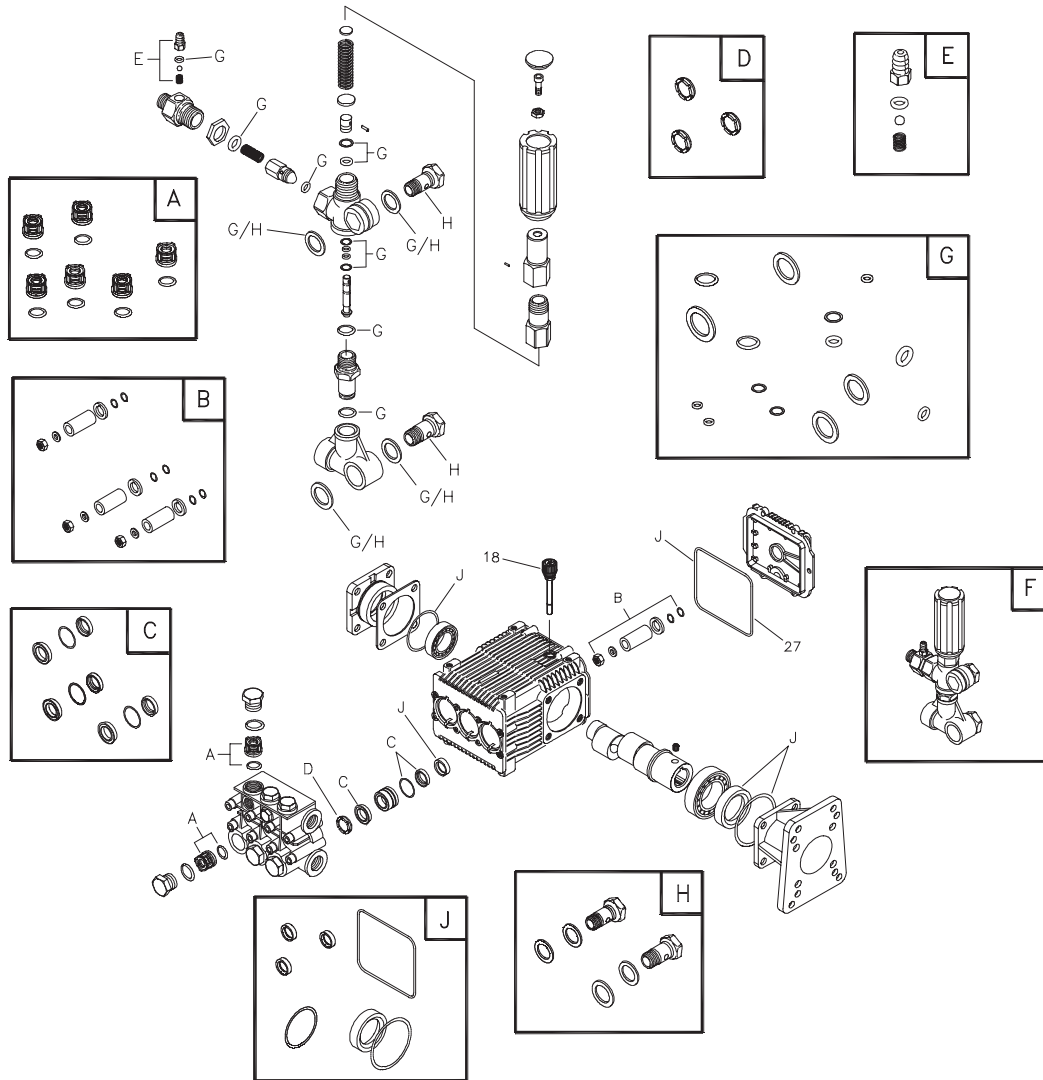

Exploded Views and Parts List

EXPLODED VIEW AND PARTS LIST — MAIN UNIT

Item	Part #	Description
1	B194424GS	BASE
2	B191942GS	HANDLE
3	B4805GS	HOSE
4	30809GS	GROMMET
5	195294GS	KIT, Engine Mounting Hardware
6	192132GS	KIT, Pump Mounting Hardware
7	194004GS	KIT, Garden Hose Inlet
8	95458GS	CONNECT, Quick
9	191265GS	E-RING
10	B4847GS	KIT, Spray Tips
	191903AGS	NOZZLE, QC, Red
	191903BGS	NOZZLE, QC, Yellow
	191903CGS	NOZZLE, QC, Green
	191903DGS	NOZZLE, QC, White
	191903GS	NOZZLE, QC, Black
11	192796GS	KIT, Chemical Hose/Filter
12	190779GS	ASSY, Extension
13	B1436BGS	GUN

Item	Part #	Description
14	192126GS	CAP, Vinyl
15	B2203GS	KIT, Handle Fastening
16	192310GS	KIT, Vibration Mount
17	194411GS	KIT, Wheel
18	195016GS	VALVE, Thermal
19	63281GS	KEY
20	195110GS	ASSY, Pump (see page 3)
900	§	ENGINE

§ - Contact Engine Manufacturer

Items Not Illustrated:

Part #	Description
193776GS	MANUAL, Operator's
194356GS	KIT, Decals, Srv
BB3061BGS	OIL, Engine
191267RGS	AXLE

Exploded Views and Parts List

EXPLODED VIEW AND PARTS LIST — PUMP

Item	Part #	Description
18	198849GS	CAP, Oil Dipstick
27	116B2126GS	O-RING, Square
A	200B1410GS	KIT, Valve
B	193990GS	KIT, Piston
C	203B2327GS	KIT, Water Seals
D	204B1410GS	KIT, Support Rings
E	192914GS	KIT, Hose Tail
F	153B2126GS	UNLOADER, Complete
G	193991GS	KIT, O-Rings
H	199894GS	KIT, Bolts