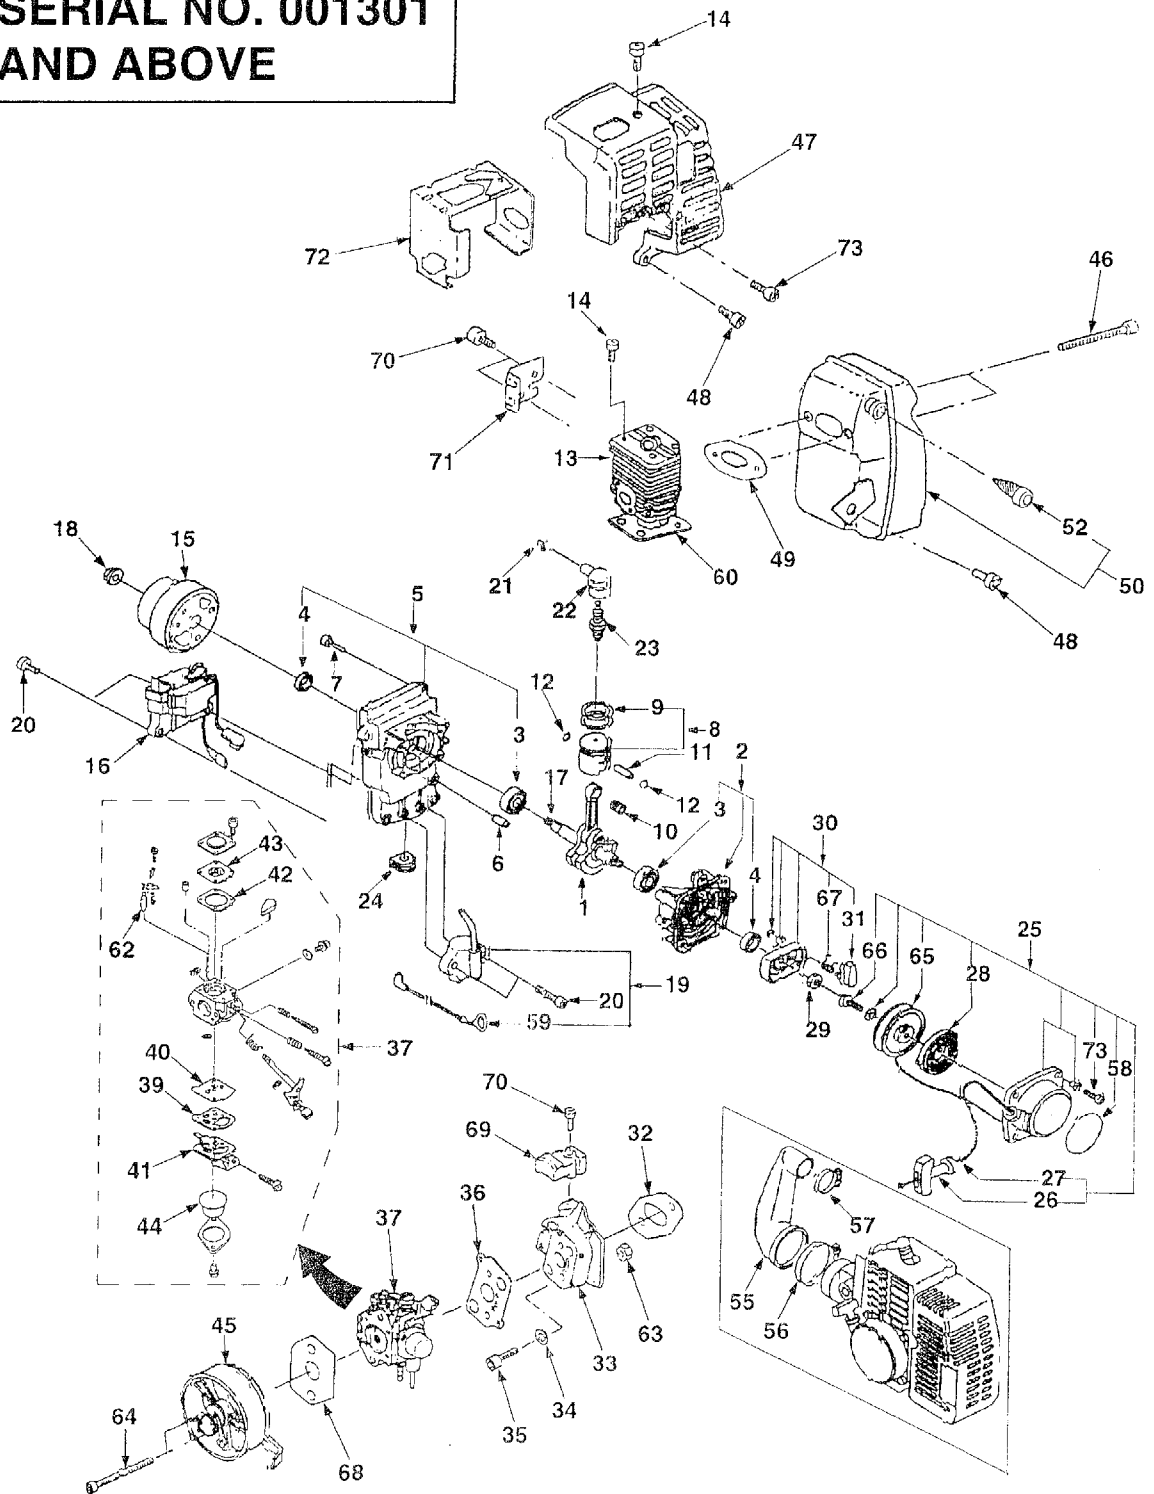

**SERIAL NO. 001301
AND ABOVE**

Model BB 45

SERIAL NO. 001301 AND ABOVE

Ref. No.	Description	Part No.	Qty.	Ref. No.	Description	Part No.	Qty.
1	Crankshaft	IM-115253481	1	36	Gasket, Carburetor	See Ref. 61	1
2	Crankcase Ass'y	IM-110035251	1	37	Carburetor Ass'y	IM-130104490	1
3	Ball Bearing;6202	IM-040106202	2	39	Gasket	IM-130513431	1
4	Oil Seal	IM-050209106	2	40	Diaphragm, Pump	IM-130513409	1
5	Crankcase Ass'y	IM-110035232	1	41	Body, Pump	IM-130513414	1
6	Dowel Pin	IM-030500512	2	42	Gasket	IM-130123350	1
7	Bolt; M5x30	IM-010709011	4	43	Diaphragm, Pump	IM-130283357	1
8	Piston Ass'y	IM-115013330	1	44	Rubber	IM-198113900	1
9	Ring, Piston	IM-115115700	2	45	Case Compl	IM-135153101	1
10	Needle, Bearing	IM-042709006	1	46	Bolt; M5x58	IM-010709040	4
11	Pin, Piston	IM-115323030	1	47	Cowling	IM-175163880	1
12	Clip, Piston Pin	IM-198343040	2	48	Bolt; M5x12	IM-010709006	2
13	Cylinder	IM-110213611	1	49	Gasket, Muffler	See Ref. 61	1
14	Bolt; M5x16	IM-010709008	5	50	Muffler	IM-135403720	1
15	Flywheel, Magneto	IM-150103510	1	52	Arrester	IM-135493090	1
16	CDI Unit	IM-150583070	1	55	Elbow, Intake	IM-135563171	1
17	Key	IM-034309031	1	56	Band	IM-198756170	1
18	Nut	IM-023100010	1	57	Band	IM-398750260	1
19	Coil Ass'y, Ignition	IM-150053360	1	58	Trade Mark	IM-190333300	1
20	Bolt; M4x16	IM-010709032	4	59	Harness, Wire	IM-150813250	1
21	Spring	IM-198213300	1	60	Gasket, Cylinder	IM-110993430	1
22	Cap, Plug	IM-150413033	1	61	Gasket Kit	IM-135994340	1
23	Plug, Spark	IM-150265091	1	62	Valve, Float	IM-130153210	1
24	Rubber	IM-198113530	1	63	Nut	IM-020100005	2
25	Recoil Ass'y	IM-155103481	1	64	Bolt; M5x50	IM-010709021	2
26	Knob, Starter	IM-155223050	1	65	Reel	IM-155183140	1
27	Rope, Starter	IM-155213141	1	66	Screw	IM-155343070	1
28	Spring, Spiral	IM-155263280	1	67	Spring, Return	IM-155263300	1
29	Nut	IM-020300008	1	68	Gasket, Air Silencer	See Ref. 61	1
30	Pulley, Starter	IM-155353101	1	69	Adjuster	IM-125543090	1
31	Ratchet	IM-155163081	1	70	Bolt, M4x12	IM-010709015	3
32	Gasket, Insulator	See Ref. 61	1	71	Plate, Baffle	IM-175133150	1
33	Insulator	IM-199513520	1	72	Cowling	IM-175163871	1
34	Washer	IM-026100005	2	73	Bolt, M5x20	IM-010709009	4
35	Bolt; M5X25	IM-010709010	2