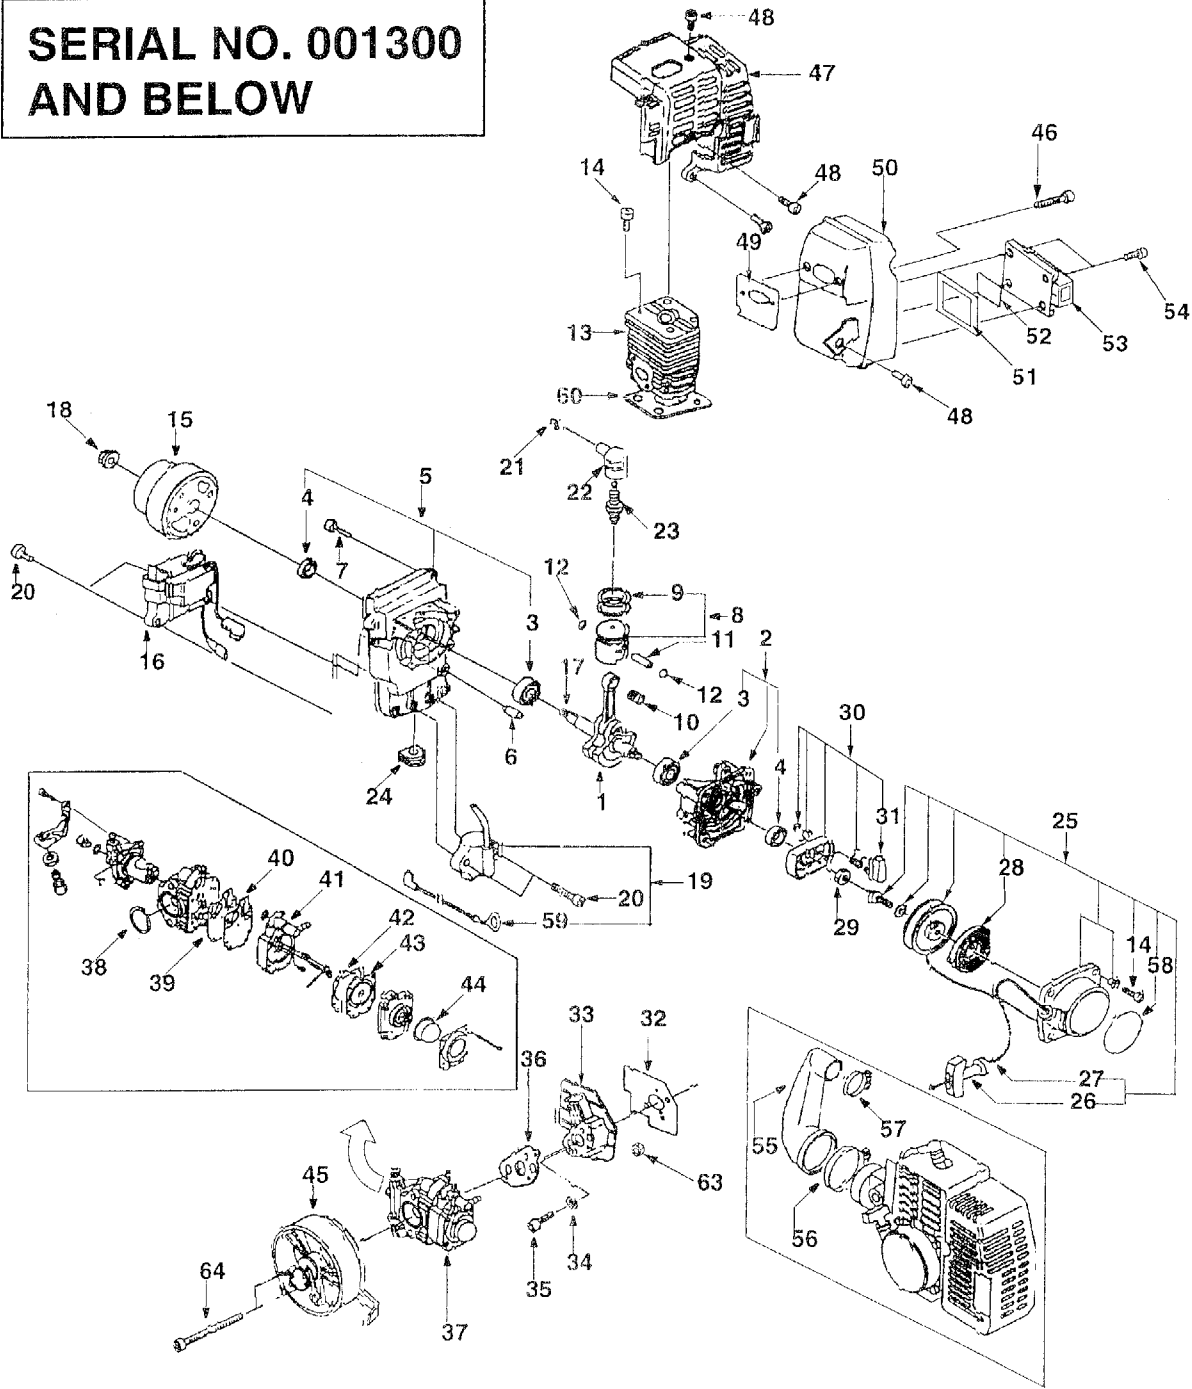

Model BB 45

**SERIAL NO. 001300
AND BELOW**

Model BB 45

SERIAL NO. 001300 AND BELOW

Ref. No.	Description	Part No.	Qty.	Ref. No.	Description	Part No.	Qty.
1	Crankshaft	IM-115253480	1	35	Bolt; M5X25	IM-010709010	2
2	Crankcase Ass'y	IM-110035250	1	36	Gasket, Carburetor	See Ref. 61	1
3	Ball Bearing;6202	IM-040106202	2	37	Carburetor Ass'y	IM-130104390	1
4	Oil Seal	IM-050209166	2	38	Gasket	IM-130123270	1
5	Crankcase Ass'y	IM-110035231	1	39	Gasket	IM-130123230	1
6	Dowel Pin	IM-030500512	2	40	Diaphragm, Pump	IM-130513381	1
7	Bolt; M5x30	IM-010709011	4	41	Body, Pump	IM-130283353	1
8	Piston Ass'y	IM-115013330	1	42	Gasket	IM-130123290	1
9	Ring, Piston	IM-115115700	2	43	Diaphragm, Pump	IM-130283135	1
10	Needle, Bearing	IM-042709006	1	44	Rubber	IM-130513383	1
11	Pin, Piston	IM-115323030	1	45	Case Compl	IM-135153100	1
12	Clip, Piston Pin	IM-198343040	2	46	Bolt; M5x58	IM-010709040	2
13	Cylinder	IM-110213611	1	47	Cowling	IM-175153880	1
14	Bolt; M5x16	IM-010709008	8	48	Bolt; M5x12	IM-010709006	4
15	Flywheel, Magneto	IM-150103510	1	49	Gasket, Muffler	See Ref. 61	1
16	CDI Unit	IM-150583070	1	50	Muffler	IM-135403620	1
17	Key	IM-034309031	1	51	Gasket, Baffle Plate	See Ref. 61	1
18	Nut	IM-023100010	1	52	Arrester	IM-135493010	1
19	Coil Ass'y, Ignition	IM-150053360	1	53	Plate, Baffle	IM-135433570	1
20	Bolt; M4x16	IM-010709032	4	54	Bolt; M4x6	IM-010709014	4
21	Spring	IM-198213300	1	55	Elbow, Intake	IM-135563171	1
22	Cap, Plug	IM-150413033	1	56	Band	IM-198756170	1
23	Plug, Spark	IM-150265091	1	57	Band	IM-398750260	1
24	Rubber	IM-198113530	1	58	Trade Mark	IM-190333300	1
25	Recoil Ass'y	IM-155103480	1	59	Harness, Wire	IM-150813250	1
26	Knob, Starter	IM-155223050	1	60	Gasket, Cylinder	IM-110993430	1
27	Rope, Starter	IM-155213140	1	61	Gasket Kit	IM-135994250	1
28	Spring, Spiral	IM-155263280	1	62	Valve, Float†	IM-130153200	1
29	Nut	IM-020300008	1	63	Nut	IM-020100005	2
30	Pulley, Starter	IM-155353100	1	64	Bolt; M5x50	IM-010709021	2
31	Ratchet	IM-155163080	1	65	Reel †	IM-155183140	1
32	Gasket, Insulator	See Ref. 61	1	66	Screw †	IM-155343070	1
33	Insulator	IM-199513601	1	67	Spring, Return †	IM-155263300	1
34	Washer	IM-026100005	2