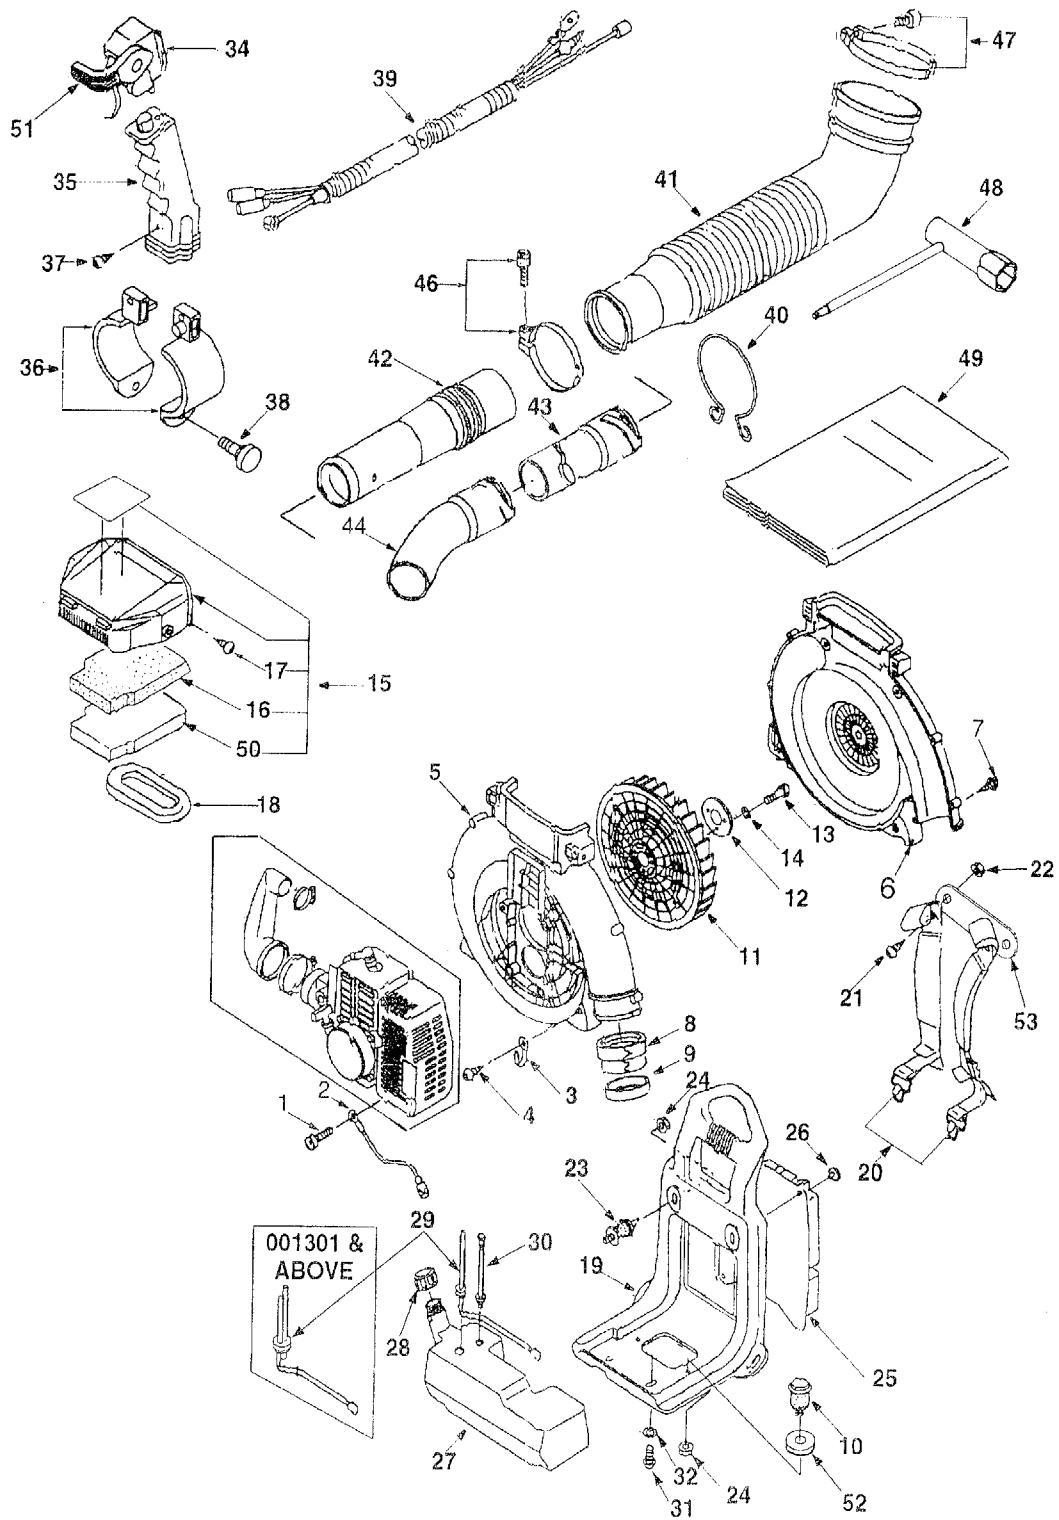

Model BB 45

Model BB 45

Ref. No.	Description	Part No.	Qty.	Ref. No.	Description	Part No.	Qty.
1	Bolt, M6x30	IM-720973179	4	30	Valve Ass'y, Reversing	IM-160043130	1
2	Harness, Wire	IM-185603370	1	31	Screw; M5x14	IM-015100514	2
3	Clamp	IM-199113190	1	32	Washer; 5.3x16xt1.6	IM-725970080	2
4	Screw; M5x10	IM-725970020	1	33	Name Plate†	IM-725960080	1
5	Casing, Compl(E)	IM-725100170	1	34	Lever, Throttle	IM-725420050	1
6	Casing, Compl(S)	IM-725100150	1	35	Grip	IM-198183240	1
7	Screw; M5x25	IM-010709046	11	36	Band Ass'y	IM-198753220	1
8	Slide	IM-725310030	1	37	Screw; M5x20	IM-725970090	2
9	Band	IM-198753170	1	38	Bolt; M6x30	IM-725970100	1
10	Rubber Compl	IM-725700050	2	39	Wire Ass'y, Throttle	IM-125504870	1
11	Fan Compl	IM-725120040	1	40	Clip	IM-198343250	1
12	Plate	IM-725730030	1	41	Pipe, Flexible	IM-725250030	1
13	Bolt; M6x40-7T	IM-010110640	3	42	Pipe, Straight	IM-725260080	1
14	Spring Washer; M6	IM-027100006	3	43	Pipe, Straight	IM-725260090	2
15	Silencer Ass'y, Air	IM-135073260	1	44	Pipe, Curve	IM-725270040	1
16	Element(A), Air Filter	IM-135263420	1	46	Band Ass'y	IM-198753230	1
17	Screw; M6x15	IM-010709045	4	47	Band Ass'y	IM-198753240	1
18	Sponge	IM-725970031	1	48	Spanner, Box	IM-720983371	1
19	Frame Compl	IM-725500030	1	49	Instruction Book - Serial No. 001300 & below.	IM-100814520	1
20	Harness Compl	IM-725650020	2		Instruction Book - Serial No. 001301 & above.	IM-100814521	1
21	Screw; M6x16	IM-725970040	2	50	Element(B), Air Filter	IM-135263430	1
22	Nut; M6	IM-725970050	2	51	Lever	IM-125323190	1
23	Rubber Compl	IM-725700060	2	52	Spacer - Serial No. 001301 & above	IM-725970110	1
24	Nut; M6	IM-725970060	4	53	Harness - Serial No. 001301 & above	IM-725660010	1
25	Cushion Compl	IM-725600030	1				
26	Fastener	IM-725970070	4				
27	Tank, Fuel	IM-160103320	1				
28	Cap Ass'y, Fuel Tank	IM-160033200	1				
29	Filter, Fuel - Serial No.001300 & below	IM-130303320	1				
	Filter, Fuel - Serial No.001301 & above	IM-130303330	1