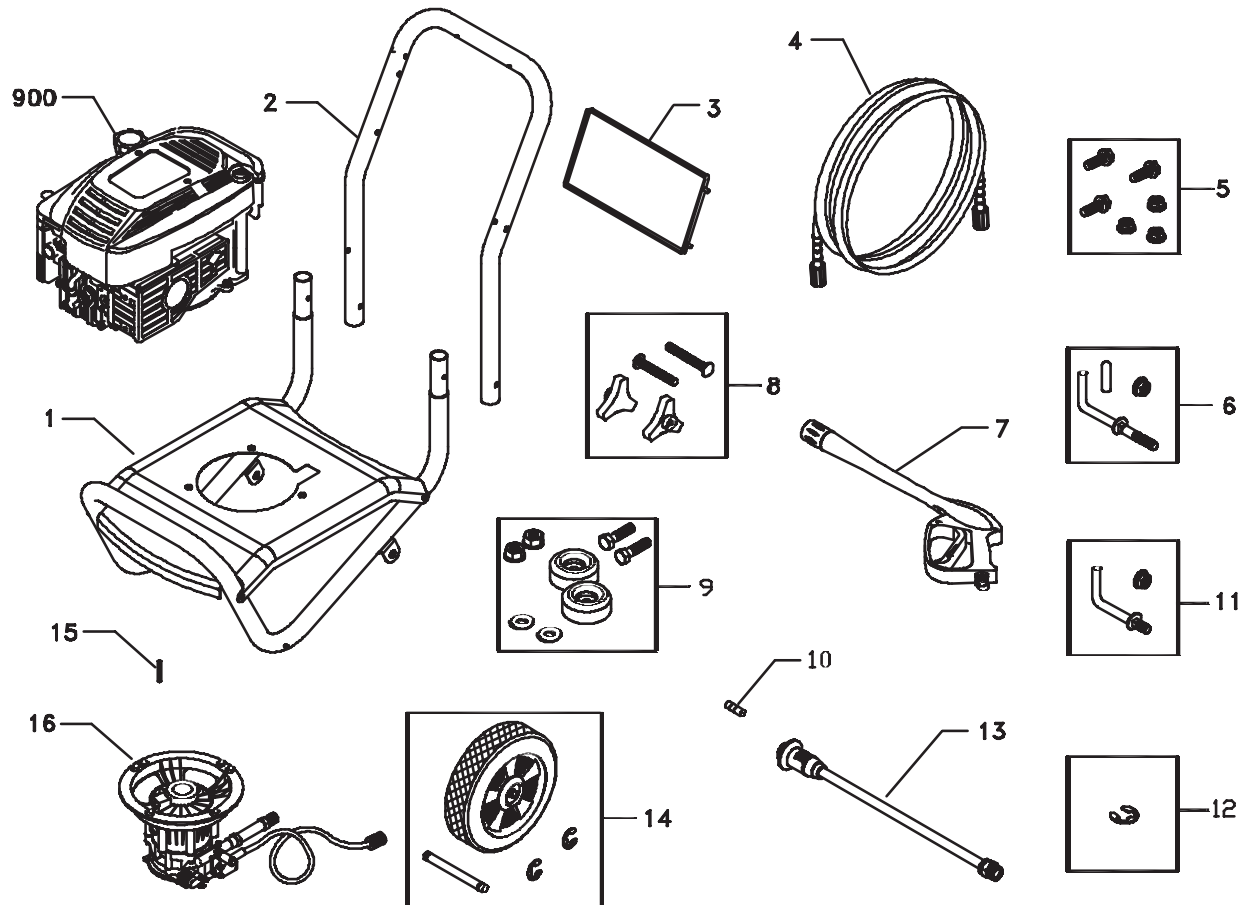

BRIGGS & STRATTON POWER PRODUCTS GROUP, LLC
JEFFERSON, WISCONSIN, U.S.A.

Printed in USA

Manual No. 193904GS Revision 0 (09/18/2003)

Exploded Views and Parts Lists

EXPLODED VIEW AND PARTS LIST — UNIT

Item	Part #	Description	Item	Part #	Description
1	192422GS	BASE	10	21760GS	ORIFICE
2	B191874GS	HANDLE	11	192309GS	KIT, Hook
3	191909GS	BILLBOARD	12	192050GS	KIT, E-Ring
4	190249GS	HOSE	13	188792HGS	WAND, Adjustable Nozzle
5	192645GS	KIT, Pump Mounting Hardware	14	192311GS	KIT, Wheel
6	192128GS	KIT, Hook	15	23139GS	KEY
7	B3263GS	GUN	16	193568GS	ASSY, Pump (see page 19)
8	B2203GS	KIT, Handle Connector	900	NSP	ENGINE
9	192310GS	KIT, Vibration Mount			

Items Not Illustrated

Part #	Description
193904GS	MANUAL, Owner's
192423GS	KIT, Decal
BB3061BGS	OIL, Engine
191922GS	KIT, O-RING MAINT & NZZL CLNNG

Section 8: Exploded Views and Parts Lists

EXPLODED VIEW AND PARTS LIST — PUMP

Item	Part #	Description
19	190571GS	CAP, Oil
23	193817GS	HOUSING, Piston
28	190627GS	MANIFOLD
29	190575GS	O-RING
30	190576GS	SCREW
34	190577GS	CONNECTION, Chemical Inlet
45	190578GS	PIN
46	190579GS	VALVE, Seat Plate, Brass
47	190580GS	VALVE, Seat, Stainless
62	190581GS	CAP
68	190582GS	BALL, SS
69	190584GS	O-RING
76	21783GS	THERMO RELIEF
77	190586GS	OIL BOTTLE

Item	Part #	Description
A	193804GS	KIT, WOBBLE PLATE BEARING
B	190632GS	KIT, WATER INLET, ALUM
C	190634GS	KIT, OUTLET, ALUM
D	193805GS	KIT, PISTON
E	193806GS	KIT, CHECK VALVES
F	190592GS	KIT, INLET CHECK
G	190593GS	KIT, CHEMICAL INJECTION
H	190594GS	KIT, UNLOADER STEM
J	189971GS	KIT, CHEMICAL HOSE
K	193807GS	KIT, SEAL SET
L	193808GS	KIT, HEAD BRASS