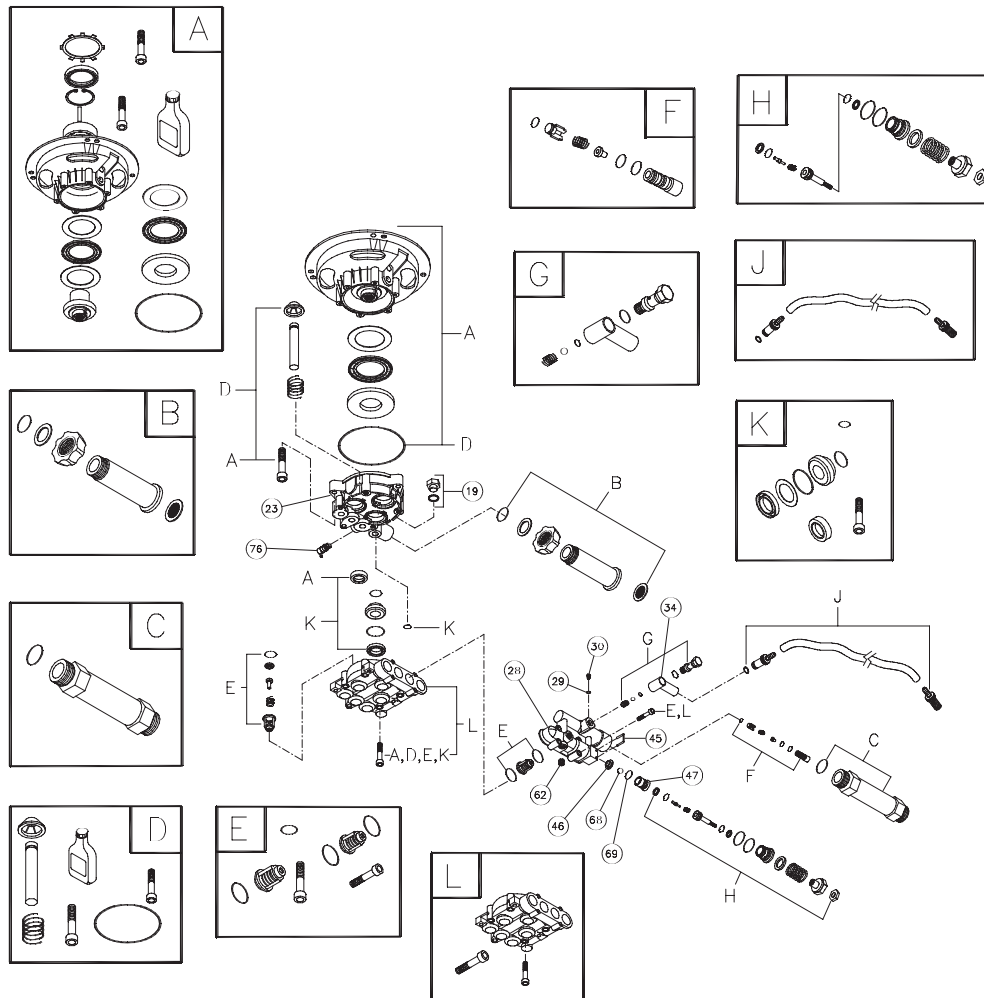

BRIGGS & STRATTON POWER PRODUCTS GROUP, LLC
JEFFERSON, WISCONSIN, U.S.A.

Printed in USA

Manual No. 193904GS Revision 0 (09/18/2003)

Exploded Views and Parts Lists

EXPLODED VIEW AND PARTS LIST — UNIT

Item	Part #	Description	Item	Part #	Description
1	192422GS	BASE	10	21760GS	ORIFICE
2	B191874GS	HANDLE	11	192309GS	KIT, Hook
3	191909GS	BILLBOARD	12	192050GS	KIT, E-Ring
4	190249GS	HOSE	13	188792HGS	WAND, Adjustable Nozzle
5	192645GS	KIT, Pump Mounting Hardware	14	192311GS	KIT, Wheel
6	192128GS	KIT, Hook	15	23139GS	KEY
7	B3263GS	GUN	16	193568GS	ASSY, Pump (see page 19)
8	B2203GS	KIT, Handle Connector	900	NSP	ENGINE
9	192310GS	KIT, Vibration Mount			

Items Not Illustrated

Part #	Description
193904GS	MANUAL, Owner's
192423GS	KIT, Decal
BB3061BGS	OIL, Engine
191922GS	KIT, O-RING MAINT & NZZL CLNNG

Section 8: Exploded Views and Parts Lists

EXPLODED VIEW AND PARTS LIST — PUMP

Item	Part #	Description
19	190571GS	CAP, Oil
23	193817GS	HOUSING, Piston
28	190627GS	MANIFOLD
29	190575GS	O-RING
30	190576GS	SCREW
34	190577GS	CONNECTION, Chemical Inlet
45	190578GS	PIN
46	190579GS	VALVE, Seat Plate, Brass
47	190580GS	VALVE, Seat, Stainless
62	190581GS	CAP
68	190582GS	BALL, SS
69	190584GS	O-RING
76	21783GS	THERMO RELIEF
77	190586GS	OIL BOTTLE

Item	Part #	Description
A	193804GS	KIT, WOBBLE PLATE BEARING
B	190632GS	KIT, WATER INLET, ALUM
C	190634GS	KIT, OUTLET, ALUM
D	193805GS	KIT, PISTON
E	193806GS	KIT, CHECK VALVES
F	190592GS	KIT, INLET CHECK
G	190593GS	KIT, CHEMICAL INJECTION
H	190594GS	KIT, UNLOADER STEM
J	189971GS	KIT, CHEMICAL HOSE
K	193807GS	KIT, SEAL SET
L	193808GS	KIT, HEAD BRASS