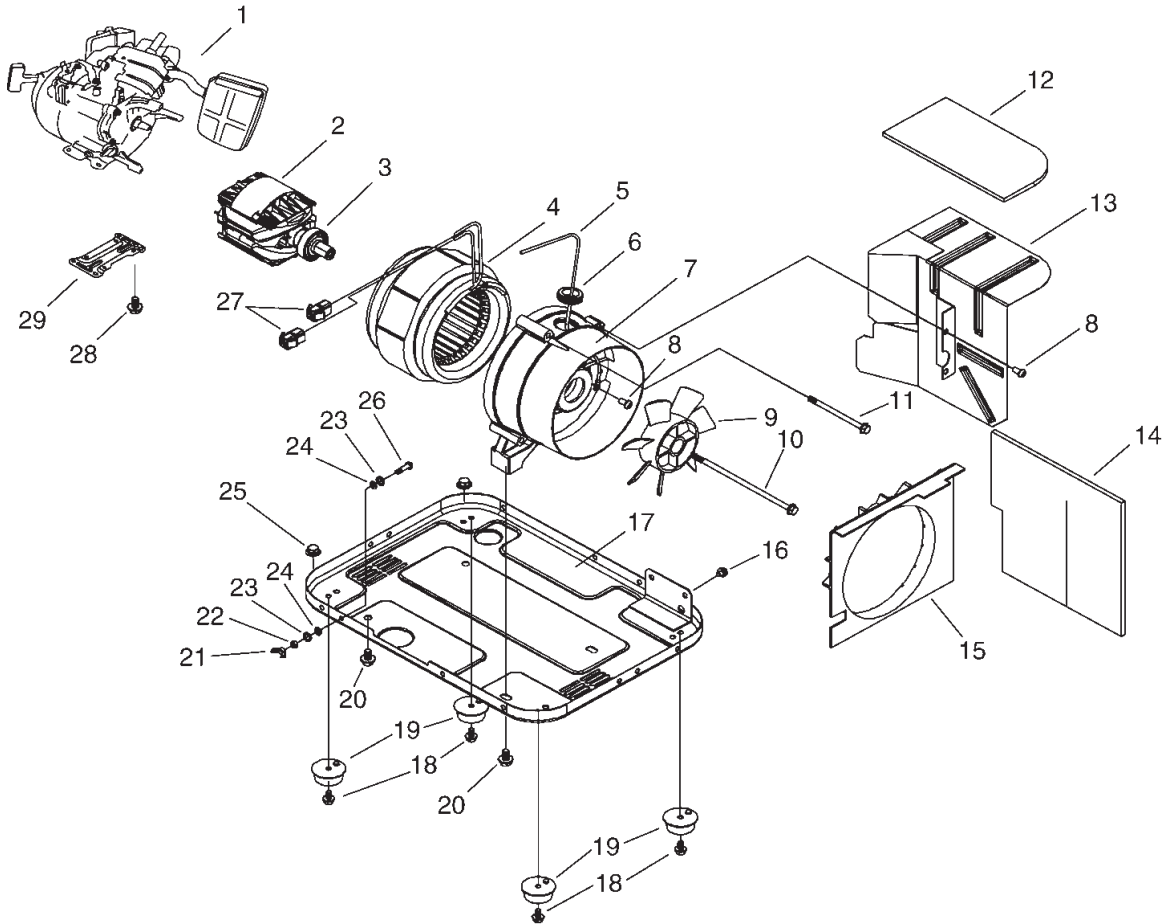

**BRIGGS & STRATTON POWER PRODUCTS GROUP, LLC
JEFFERSON, WISCONSIN, U.S.A.**

WIRING DIAGRAM

EXPLODED VIEW AND PARTS LIST – MAIN UNIT

Item	Part #	Qty	Description	Item	Part #	Qty	Description
1	NSP	1	ENG, MITSUB, 2.4HP	16	187392GS	2	SCREW
2	187378GS	1	ROTOR	17	187383GS	1	BASE, GEN
3	187411GS	1	BRG	18	187390GS	4	BOLT, FLNG
4	187379GS	1	STATOR	19	187385GS	4	MNT, VIBR
5	187430GS	1	LEAD, GREEN	20	187427GS	4	SCREW
6	187409GS	1	BUSHING, LEAD WIRE	21	187424GS	1	NUT, WING
7	187381GS	1	RBC, IK	22	187423GS	1	NUT
8	187399GS	3	SCREW, SELF TAP	23	187419GS	2	WSHR, LOCK
9	187382GS	1	FAN, COOLING	24	187420GS	2	WSHR
10	187388GS	1	BOLT, RTR	25	187401GS	2	NUT, FLANGE
11	187389GS	3	BOLT, STATOR	26	187415GS	1	SCREW
12	187405GS	1	INSLTN, HEAT SEALED	27	187413GS	2	CNNCTR
13	187384GS	1	MFFLR, SEALED	28	187434GS	4	HHCS, FLNG
14	187407GS	1	INSLTN, HEAT SEALED	29	187431GS	1	STND, ENG
15	187403GS	1	DUCT, AIR				

Section 9: Exploded Views and Parts Lists

EXPLODED VIEW AND PARTS LIST – ENGINE

Cylinder Block, Cylinder Head

Item	Part #	Qty	Description
1	187380GS	1	BLOCK, CYL
2	187386GS	1	ASSY, GOV, GEAR
3	187387GS	1	SLIDER, GOV
4	187391GS	1	SHFT, GOV
5	187393GS	2	PLUG, DRAIN
6	187394GS	2	SEAL, OIL
7	187395GS	1	BRG, BALL
8	187400GS	1	WSHR, CYLBLOCK
9	187402GS	2	GSKT, CYLBLOCK