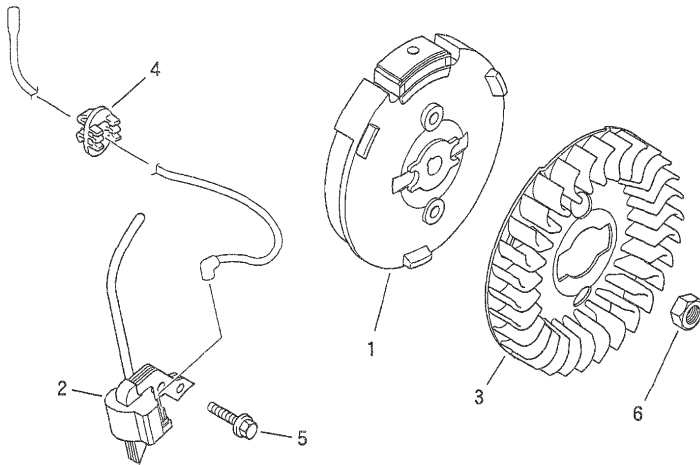

Item	Part #	Qty	Description
1	187481GS	1	ASSY, CRNKSHFT
2	187484GS	1	GEAR, CRNKSHFT
3	187486GS	2	KEY, WOODRFF
4	187487GS	1	GEAR, CRNKSHFT
6	187488GS	1	ASSY, CAMSHAFT
7	187489GS	1	PIN, CMPR REL
8	187490GS	1	RNG, SNP, CMPRSSN REL

Section 9: Exploded Views and Parts Lists

EXPLODED VIEW AND PARTS LIST – ENGINE

Piston/Rod, Magneto/Flywheel, Air Cleaner

Item	Part #	Qty	Description
1	187526GS	1	ROD, CNNCTNG, STD
1	187527GS	1	ROD, CNNCTNG, US.25
1	187528GS	1	ROD, CNNCTNG, US.50
2	187529GS	2	BOLT, CNNCTNG ROD
3	187530GS	1	ASSY, PSTN, STD
3	187531GS	1	ASSY, PSTN, OS.25
3	187532GS	1	ASSY, PSTN, OS.50
4	187533GS	1	PIN, PISTON
5	187534GS	1	SET, RING, PSTN, STD
5	187535GS	1	SET, RING, PSTN, OS.25
5	187537GS	1	SET, RING, PSTN, OS.50
6	187539GS	2	CLIP, SPRING, PSTN PIN