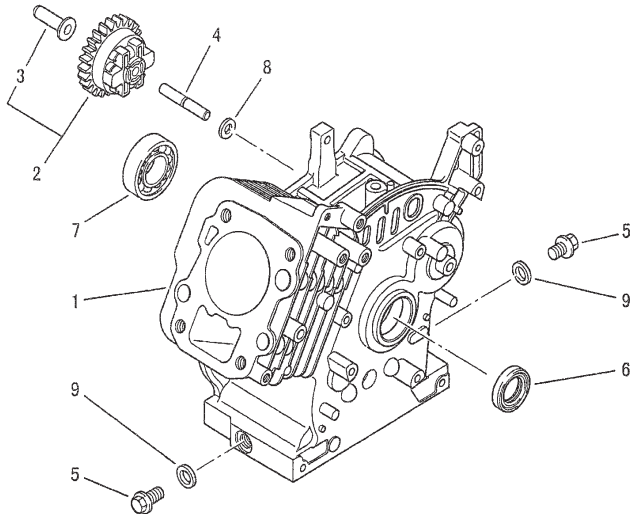

Section 9: Exploded Views and Parts Lists

EXPLODED VIEW AND PARTS LIST – MAIN UNIT

Item	Part #	Qty	Description	Item	Part #	Qty	Description
1	187436GS	1	CAP, FUEL	25	187371AGS	1	BOTTLE, OIL
2	187439GS	1	PACKING, TANK	26	192413GS	1	DECAL, LWR PANEL
3	187438GS	1	FLTR, FUEL	27	187773GS	1	COVER, OIL FILL
4	187769GS	3	U-PACKING	28	187460GS	1	CB, DC
5	187437GS	1	TANK, FUEL, 4.5L	29	187454GS	1	CB
6	187766GS	1	DECAL, CHOKE	30	187873GS	1	OUTLET, ACCESSORY DC
7	187756GS	4	BOLT, COVER	31	187450GS	1	SWITCH, ENG, ON/OFF
8	187433GS	1	HSG, GEN, MFFLR	32	187812GS	1	CPNL
10	187772GS	1	COVER, SPARK PLUG	33	187456GS	1	RECPTCL, 15A, 125V
11	187757GS	5	BOLT, COVER	34	187763GS	1	DECAL, CAUTION OIL
12	187760GS	11	SCREW	35	187876GS	1	CABLE, BATTERY CHARGE
13	187435GS	1	CVR, MFFLR, GEN	36	192412GS	1	DECAL, UNIT
14	187775GS	3	BOLT, MFFLR CVR	37	191545GS	1	DECAL, FUEL SHUTOFF
15	191436GS	1	DECAL CAUTION HOT	38	187447GS	1	INSLTN, HTSHLD, TANK
16	187774GS	4	BOLT, COVER	39	187448GS	1	INSLTN, HTSHLD, TANK
17	187761GS	8	NUT	40	187442GS	2	BRKT, TANK, FUEL
18	187463GS	1	INSLTN, MFFLR	41	187758GS	1	BRKT, FUEL COCK
19	187432GS	1	HSG, GEN	42	187443GS	1	COCK, FUEL
20	NSP	1	DECAL, EMISSIONS	43	187770GS	1	SCREW
21	187457GS	1	CONDENSER	44	187579GS	1	CLIP, FUEL HOSE
22	191528GS	1	DECAL, WARNING	45	187440GS	1	FLTR, FUEL
23	187759GS	2	BOLT, COVER	46	187578GS	1	HOSE, FUEL
24	187462GS	1	DIODE, BRIDGE				

Section 9: Exploded Views and Parts Lists

EXPLODED VIEW AND PARTS LIST – ENGINE

Cylinder Block, Cylinder Head

Item	Part #	Qty	Description
1	187380GS	1	BLOCK, CYL
2	187386GS	1	ASSY, GOV, GEAR
3	187387GS	1	SLIDER, GOV
4	187391GS	1	SHFT, GOV
5	187393GS	2	PLUG, DRAIN
6	187394GS	2	SEAL, OIL
7	187395GS	1	BRG, BALL
8	187400GS	1	WSHR, CYLBLOCK
9	187402GS	2	GSKT, CYLBLOCK