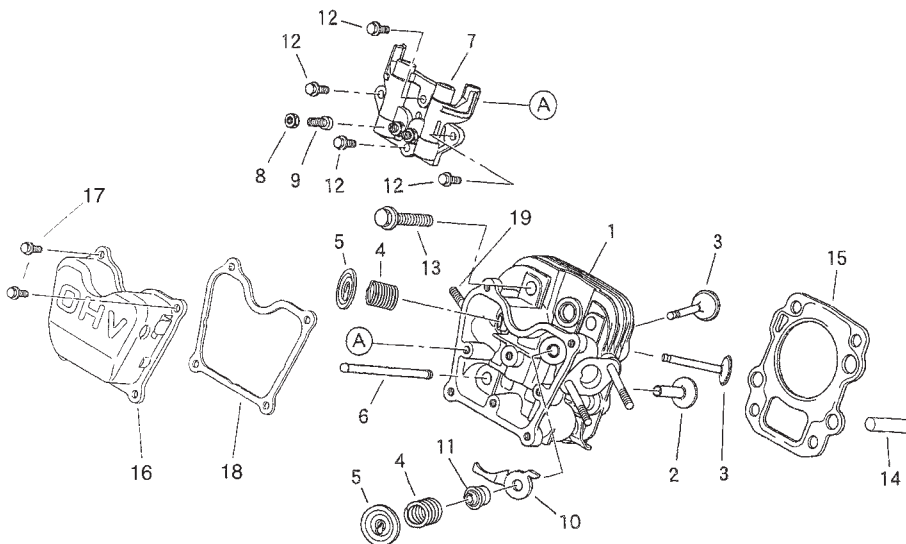

Section 9: Exploded Views and Parts Lists

EXPLODED VIEW AND PARTS LIST – MAIN UNIT

Item	Part #	Qty	Description	Item	Part #	Qty	Description
1	187436GS	1	CAP, FUEL	25	187371AGS	1	BOTTLE, OIL
2	187439GS	1	PACKING, TANK	26	192413GS	1	DECAL, LWR PANEL
3	187438GS	1	FLTR, FUEL	27	187773GS	1	COVER, OIL FILL
4	187769GS	3	U-PACKING	28	187460GS	1	CB, DC
5	187437GS	1	TANK, FUEL, 4.5L	29	187454GS	1	CB
6	187766GS	1	DECAL, CHOKE	30	187873GS	1	OUTLET, ACCESSORY DC
7	187756GS	4	BOLT, COVER	31	187450GS	1	SWITCH, ENG, ON/OFF
8	187433GS	1	HSG, GEN, MFFLR	32	187812GS	1	CPNL
10	187772GS	1	COVER, SPARK PLUG	33	187456GS	1	RECPTCL, 15A, 125V
11	187757GS	5	BOLT, COVER	34	187763GS	1	DECAL, CAUTION OIL
12	187760GS	11	SCREW	35	187876GS	1	CABLE, BATTERY CHARGE
13	187435GS	1	CVR, MFFLR, GEN	36	192412GS	1	DECAL, UNIT
14	187775GS	3	BOLT, MFFLR CVR	37	191545GS	1	DECAL, FUEL SHUTOFF
15	191436GS	1	DECAL CAUTION HOT	38	187447GS	1	INSLTN, HTSHLD, TANK
16	187774GS	4	BOLT, COVER	39	187448GS	1	INSLTN, HTSHLD, TANK
17	187761GS	8	NUT	40	187442GS	2	BRKT, TANK, FUEL
18	187463GS	1	INSLTN, MFFLR	41	187758GS	1	BRKT, FUEL COCK
19	187432GS	1	HSG, GEN	42	187443GS	1	COCK, FUEL
20	NSP	1	DECAL, EMISSIONS	43	187770GS	1	SCREW
21	187457GS	1	CONDENSER	44	187579GS	1	CLIP, FUEL HOSE
22	191528GS	1	DECAL, WARNING	45	187440GS	1	FLTR, FUEL
23	187759GS	2	BOLT, COVER	46	187578GS	1	HOSE, FUEL
24	187462GS	1	DIODE, BRIDGE				

Section 9: Exploded Views and Parts Lists

EXPLODED VIEW AND PARTS LIST – ENGINE

Cylinder Block, Cylinder Head

Item	Part #	Qty	Description
1	187380GS	1	BLOCK, CYL
2	187386GS	1	ASSY, GOV, GEAR
3	187387GS	1	SLIDER, GOV
4	187391GS	1	SHFT, GOV
5	187393GS	2	PLUG, DRAIN
6	187394GS	2	SEAL, OIL
7	187395GS	1	BRG, BALL
8	187400GS	1	WSHR, CYLBLOCK
9	187402GS	2	GSKT, CYLBLOCK