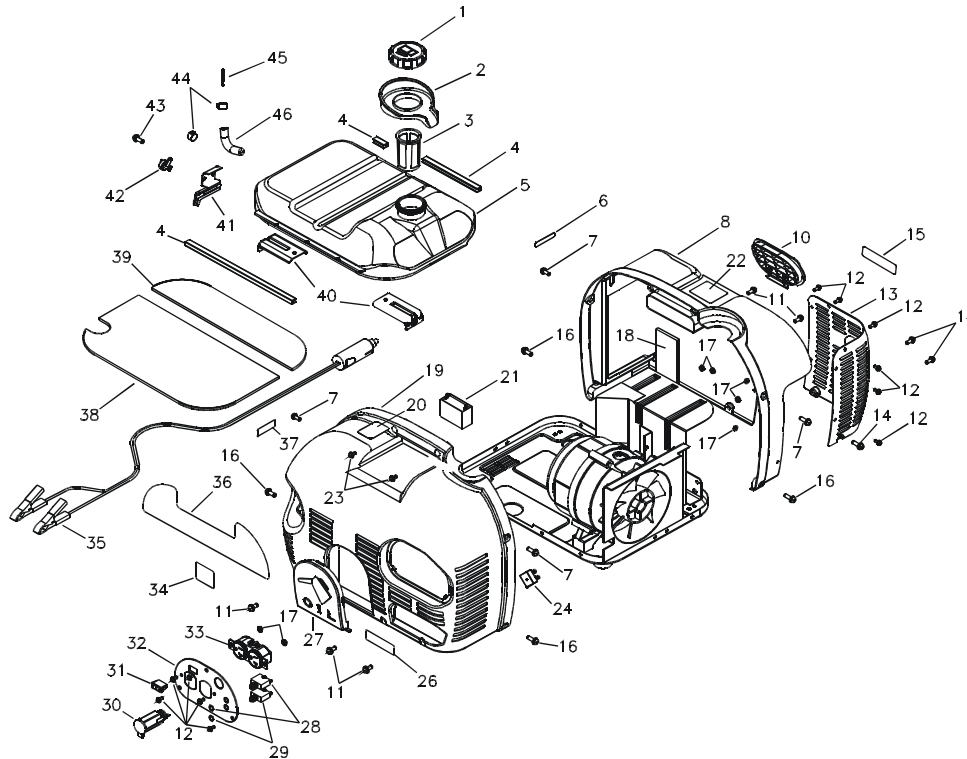

Section 9: Exploded Views and Parts Lists

EXPLODED VIEW AND PARTS LIST – MAIN UNIT

Item	Part #	Qty	Description	Item	Part #	Qty	Description
1	187436GS	1	CAP, FUEL	25	187371AGS	1	BOTTLE, OIL
2	187439GS	1	PACKING, TANK	26	192413GS	1	DECAL, LWR PANEL
3	187438GS	1	FLTR, FUEL	27	187773GS	1	COVER, OIL FILL
4	187769GS	3	U-PACKING	28	187460GS	1	CB, DC
5	187437GS	1	TANK, FUEL, 4.5L	29	187454GS	1	CB
6	187766GS	1	DECAL, CHOKE	30	187873GS	1	OUTLET, ACCESSORY DC
7	187756GS	4	BOLT, COVER	31	187450GS	1	SWITCH, ENG, ON/OFF
8	187433GS	1	HSG, GEN, MFFLR	32	187812GS	1	CPNL
10	187772GS	1	COVER, SPARK PLUG	33	187456GS	1	RECPTCL, 15A, 125V
11	187757GS	5	BOLT, COVER	34	187763GS	1	DECAL, CAUTION OIL
12	187760GS	11	SCREW	35	187876GS	1	CABLE, BATTERY CHARGE
13	187435GS	1	CVR, MFFLR, GEN	36	192412GS	1	DECAL, UNIT
14	187775GS	3	BOLT, MFFLR CVR	37	191545GS	1	DECAL, FUEL SHUTOFF
15	191436GS	1	DECAL CAUTION HOT	38	187447GS	1	INSLTN, HTSHLD, TANK
16	187774GS	4	BOLT, COVER	39	187448GS	1	INSLTN, HTSHLD, TANK
17	187761GS	8	NUT	40	187442GS	2	BRKT, TANK, FUEL
18	187463GS	1	INSLTN, MFFLR	41	187758GS	1	BRKT, FUEL COCK
19	187432GS	1	HSG, GEN	42	187443GS	1	COCK, FUEL
20	NSP	1	DECAL, EMISSIONS	43	187770GS	1	SCREW
21	187457GS	1	CONDENSER	44	187579GS	1	CLIP, FUEL HOSE
22	191528GS	1	DECAL, WARNING	45	187440GS	1	FLTR, FUEL
23	187759GS	2	BOLT, COVER	46	187578GS	1	HOSE, FUEL
24	187462GS	1	DIODE, BRIDGE