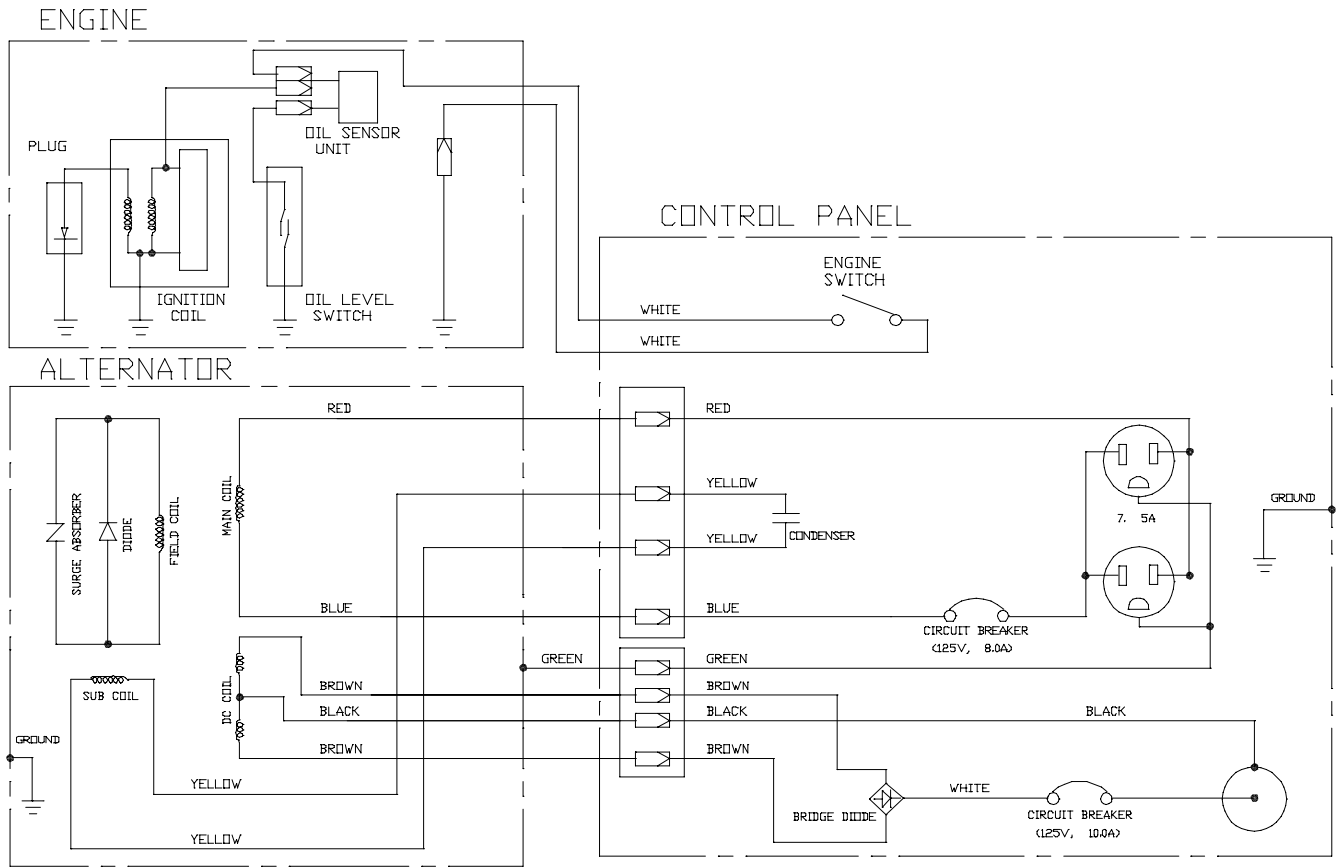

**BRIGGS & STRATTON POWER PRODUCTS GROUP, LLC
JEFFERSON, WISCONSIN, U.S.A.**

WIRING DIAGRAM

EXPLODED VIEW AND PARTS LIST – MAIN UNIT

Item	Part #	Qty	Description	Item	Part #	Qty	Description
1	NSP	1	ENG, MITSUB, 2.4HP	16	187392GS	2	SCREW
2	187378GS	1	ROTOR	17	187383GS	1	BASE, GEN
3	187411GS	1	BRG	18	187390GS	4	BOLT, FLNG
4	187379GS	1	STATOR	19	187385GS	4	MNT, VIBR
5	187430GS	1	LEAD, GREEN	20	187427GS	4	SCREW
6	187409GS	1	BUSHING, LEAD WIRE	21	187424GS	1	NUT, WING
7	187381GS	1	RBC, IK	22	187423GS	1	NUT
8	187399GS	3	SCREW, SELF TAP	23	187419GS	2	WSHR, LOCK
9	187382GS	1	FAN, COOLING	24	187420GS	2	WSHR
10	187388GS	1	BOLT, RTR	25	187401GS	2	NUT, FLANGE
11	187389GS	3	BOLT, STATOR	26	187415GS	1	SCREW
12	187405GS	1	INSLTN, HEAT SEALED	27	187413GS	2	CNNCTR
13	187384GS	1	MFFLR, SEALED	28	187434GS	4	HHCS, FLNG
14	187407GS	1	INSLTN, HEAT SEALED	29	187431GS	1	STND, ENG
15	187403GS	1	DUCT, AIR				