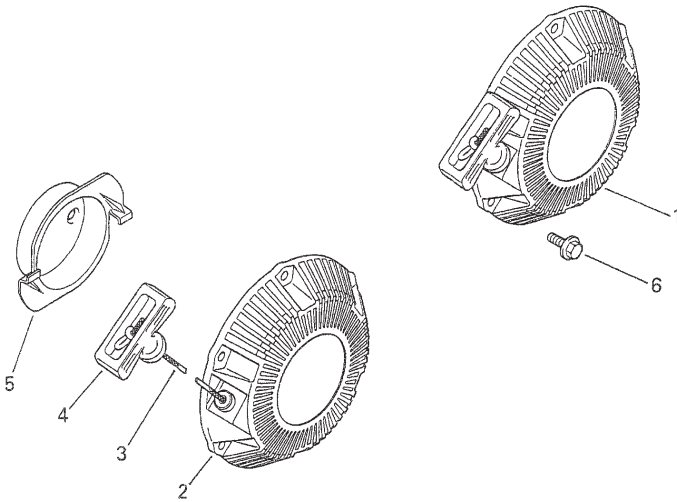

Section 9: Exploded Views and Parts Lists

EXPLODED VIEW AND PARTS LIST – ENGINE

Carburetor, Control/Linkages

Item	Part #	Qty	Description
1	187469GS	1	CARB, COMPLETE
2	187471GS	1	JET, MAIN
3	187476GS	1	SHFT, THROTTL
4	187480GS	1	VLV, NEEDLE
5	187482GS	1	CLIP, CARB
6	187483GS	1	PIN, CARB
7	187485GS	1	VLV, THRTTL
8	187491GS	3	HHCS, CARB
9	187493GS	1	VLV, CHOKE
10	187495GS	1	GSKT, CARB
11	187499GS	1	CHMBR, FLOAT
12	187502GS	1	SPRING, CARB
13	187509GS	1	HHCS, CARB
14	187511GS	1	GSKT, CARB
15	187525GS	1	BOLT, CARB
16	187536GS	1	FLOAT, CARB
17	187538GS	1	NZZL, MAIN, CARB
18	187542GS	1	HHCS, CARB
19	187502GS	1	SPRING, CARB
20	187547GS	1	ADJSTR, CARB
21	187548GS	1	LEVER, CHOKE
22	187549GS	1	JET, PILOT
23	187550GS	1	SPRING, CARB
24	187551GS	1	CAP, CARB
25	187552GS	2	PACKING, CARB
26	187553GS	1	SEAL, CARB
27	187554GS	1	SEAL, CARB
28	187556GS	1	INSLTR, CARB
29	187504GS	2	GSKT, CARB

Item	Part #	Qty	Description
1	187505GS	1	BRKT, SPEED CNTRL
2	187506GS	1	SPRING, SPEED CNTRL
3	187507GS	1	SCREW, SPEED CNTRL
4	187508GS	1	SHFT, GOV
5	187510GS	1	RING, SNAP, GOV ROD
6	187512GS	1	LEVER, GOV
7	187513GS	1	ROD, GOV
8	187514GS	1	SPRING, GOV LEVER
9	187515GS	1	WSHR, GOV LEVER
10	187516GS	1	CVR, TOP
11	187517GS	1	CLIP, GOV ROD
12	187518GS	1	BOLT, SPEED CNTRL BKT
13	187519GS	1	BOLT, TOP CVR
14	187520GS	2	NUT, GOV LEVER
15	187570GS	1	SPRING, GOV

Section 9: Exploded Views and Parts Lists

EXPLODED VIEW AND PARTS LIST – ENGINE

Fan Cover, Recoil Starter, Oil Sensor

Item	Part #	Qty	Description
1	187521GS	1	CVR, FAN
2	187522GS	1	CVR, FAN
3	187523GS	1	CVR, FAN
4	187524GS	4	BOLT, FAN CVR