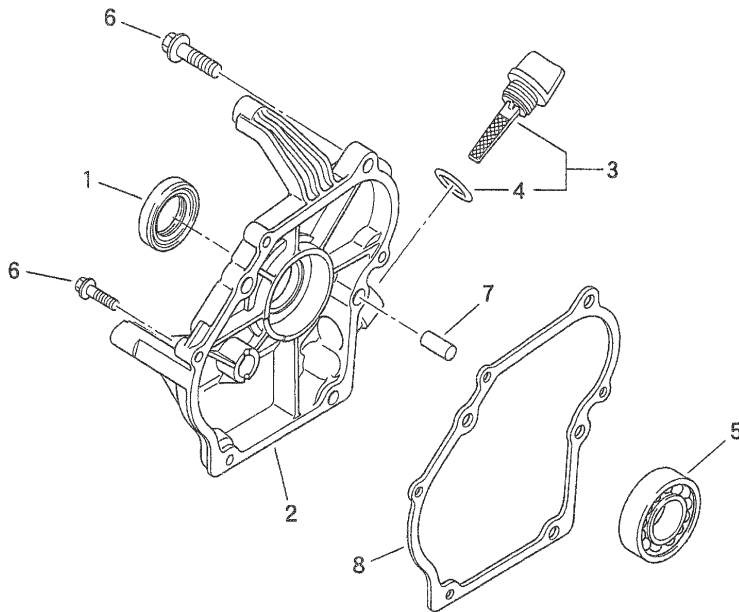

Section 9: Exploded Views and Parts Lists

EXPLODED VIEW AND PARTS LIST – ENGINE

Cylinder Block, Cylinder Head

Item	Part #	Qty	Description
1	187380GS	1	BLOCK, CYL
2	187386GS	1	ASSY, GOV, GEAR
3	187387GS	1	SLIDER, GOV
4	187391GS	1	SHFT, GOV
5	187393GS	2	PLUG, DRAIN
6	187394GS	2	SEAL, OIL
7	187395GS	1	BRG, BALL
8	187400GS	1	WSHR, CYLBLOCK
9	187402GS	2	GSKT, CYLBLOCK

Item	Part #	Qty	Description
1	187404GS	1	ASSY, CYL HEAD
2	187406GS	2	TPPT, CYL HEAD
3	187408GS	2	VLV, EXH
4	187410GS	2	SPRNG, VLV
5	187412GS	2	RTNR, VLV SPG
6	187414GS	2	ROD, PUSH
7	187416GS	1	ASSY, RCKR, ARM
8	187417GS	2	NUT, CYL HEAD
9	187418GS	2	SCRW, ADJST
10	187421GS	1	PLT, CYL HEAD

Section 9: Exploded Views and Parts Lists

EXPLODED VIEW AND PARTS LIST – ENGINE

Crankcase Cover, Crankshaft/Camshaft

Item	Part #	Qty	Description
1	187394GS	2	SEAL, OIL
2	187473GS	1	CVR, CRANKCASE
3	187474GS	1	DIPSTICK, OIL
4	187475GS	1	O-RING, DIPSTICK
5	187477GS	1	BRG, PTO
6	187478GS	6	BOLT, CRANKCASE CVR
7	187428GS	2	PIN, DWL
8	187479GS	1	GSKT, CRANKCASE CVR