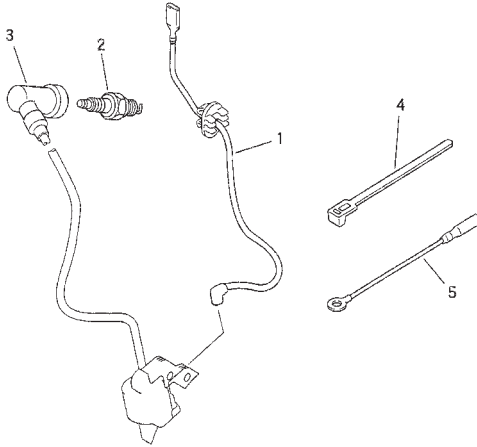

Item	Part #	Qty	Description
1	187505GS	1	BRKT, SPEED CNTRL
2	187506GS	1	SPRING, SPEED CNTRL
3	187507GS	1	SCREW, SPEED CNTRL
4	187508GS	1	SHFT, GOV
5	187510GS	1	RING, SNAP, GOV ROD
6	187512GS	1	LEVER, GOV
7	187513GS	1	ROD, GOV
8	187514GS	1	SPRING, GOV LEVER
9	187515GS	1	WSHR, GOV LEVER
10	187516GS	1	CVR, TOP
11	187517GS	1	CLIP, GOV ROD
12	187518GS	1	BOLT, SPEED CNTRL BKT
13	187519GS	1	BOLT, TOP CVR
14	187520GS	2	NUT, GOV LEVER
15	187570GS	1	SPRING, GOV

Section 9: Exploded Views and Parts Lists

EXPLODED VIEW AND PARTS LIST – ENGINE

Fan Cover, Recoil Starter, Oil Sensor

Item	Part #	Qty	Description
1	187521GS	1	CVR, FAN
2	187522GS	1	CVR, FAN
3	187523GS	1	CVR, FAN
4	187524GS	4	BOLT, FAN CVR

Item	Part #	Qty	Description
1	187557GS	1	ASSY, RECOIL, STRTR
2	187558GS	1	STRTR, RECOIL
3	187559GS	1	ROPE, RECOIL
4	187560GS	1	HNDL, RECOIL
5	187561GS	1	PULLEY, STRTR
6	187562GS	3	BOLT, FLNG

Item	Part #	Qty	Description
1	187563GS	1	CLAMP, OILSNSR
2	187564GS	1	SNSR, OIL
3	187565GS	1	UNIT, OILSNSR
4	187566GS	1	WIRE, LEAD
5	187567GS	1	BAND, OILSNSR
6	187470GS	2	BOLT, VALVE CVR
7	187524GS	1	BOLT, FAN CVR
8	187568GS	1	BOLT, FLNG

Section 9: Exploded Views and Parts Lists

EXPLODED VIEW AND PARTS LIST – ENGINE

Lead Wires, Muffler, Gasket Set

Item	Part #	Qty	Description
1	187571GS	1	WIRE, LEAD
2	187572GS	1	PLUG, SPARK
3	187573GS	1	CAP, PLUG
4	187574GS	1	TIEWRAP, LEAD WIRE
5	187575GS	1	WIRE, LEAD