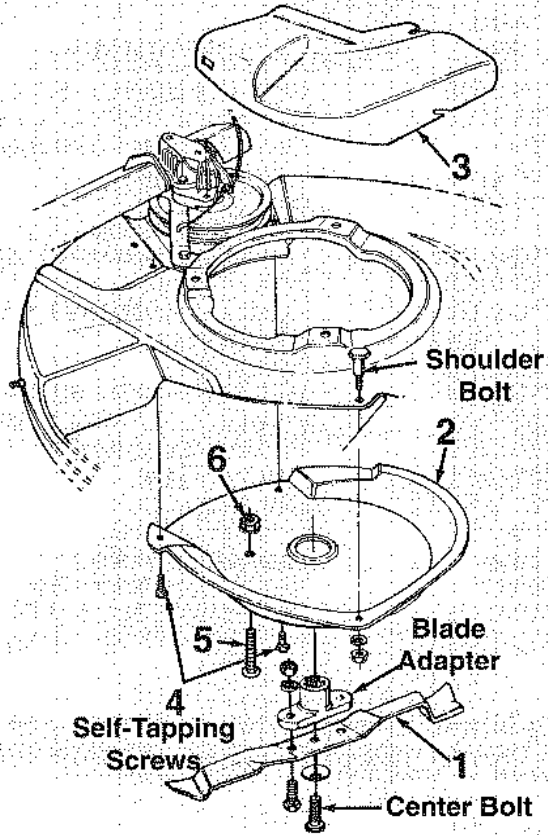

19" & 21" MULCHING KITS

Model Numbers
190-082-000
190-099-000

PARTS LIST FOR 082 AND 099 MULCHING KIT

REF. NO.	PART NO.	CODE	DESCRIPTION
1	742-0721 742-0719		21" Mulching Blade (082) 19" Mulching Blade (099)
2	782-5004		Mulching Baffle—R.R.
3	782-5007		Mulching Baffle Plug

21" MULCHING KIT For Convertible Mowers

Model Number
190-094-000

PARTS LIST FOR 094 MULCHING KIT

REF. NO.	PART NO.	CODE	DESCRIPTION
1	742-0563		Mulching Blade
2	782-7555		Mulching Baffle†
3	731-1343		Mulching Plug
4	710-0372		Self-Tapping Screw†
5	710-0578		Phillips Scr. 1/4-20 x 1.5" Lg.
6	712-0271		Hex Sems Nut 1/4-20 Thd.