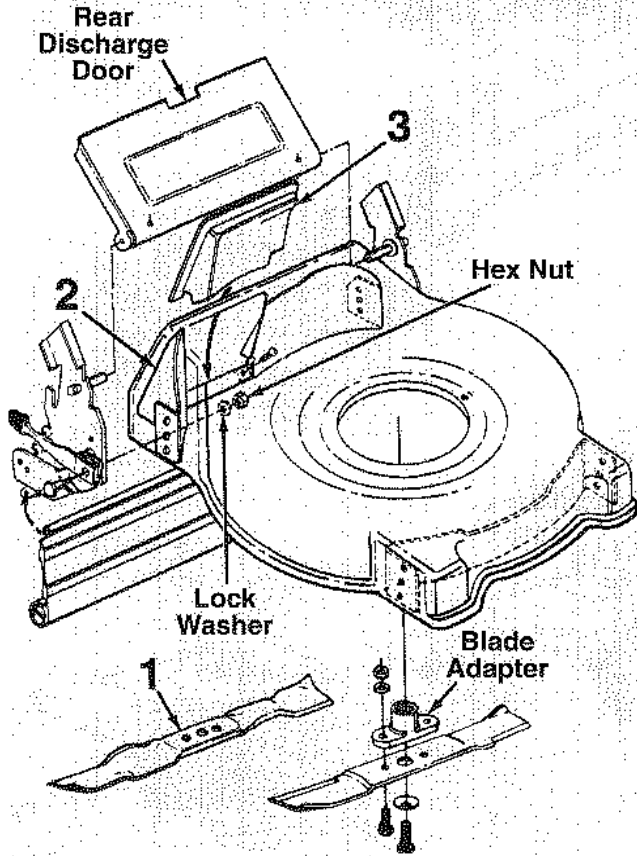

19" & 21" MULCHING KITS

Model Numbers
190-082-000
190-099-000

PARTS LIST FOR 082 AND 099 MULCHING KIT

REF. NO.	PART NO.	CODE	DESCRIPTION
1	742-0721 742-0719		21" Mulching Blade (082) 19" Mulching Blade (099)
2	782-5004		Mulching Baffle—R.R.
3	782-5007		Mulching Baffle Plug

21" MULCHING KIT For Convertible Mowers

Model Number
190-094-000

PARTS LIST FOR 094 MULCHING KIT

REF. NO.	PART NO.	CODE	DESCRIPTION
1	742-0563		Mulching Blade
2	782-7555		Mulching Baffle†
3	731-1343		Mulching Plug
4	710-0372		Self-Tapping Screw†
5	710-0578		Phillips Scr. 1/4-20 x 1.5" Lg.
6	712-0271		Hex Sems Nut 1/4-20 Thd.